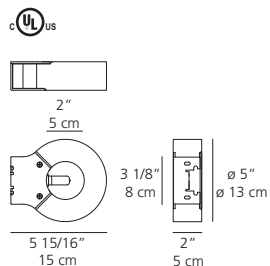

Frost wall

design

Paolo De Lucchi
2004

Artemide®
www.artemide.net

Wall mounted luminaire for diffused halogen lighting.

Materials: wall support in polished chrome steel, molded transparent glass diffuser

Light emission

Applique murale offrant un éclairage halogène diffus.

Luminaria de pared para iluminación halógena difusa.

Matériaux: support en acier chromé poli; diffuseur en verre moulé transparent

Materiales: soporte pared en acero cromado, difusor en cristal estampado transparente

Frost wall

halogen source

- 1 x 60W (G9/T4) supplied

IP20