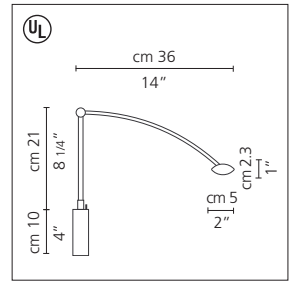

Flap picture sconce

Zebulon

Wall mounted luminaire providing adjustable direct, low voltage halogen spotlighting, with built-in wall hanging picture support.

- body/wall bracket, with adjustable head, in steel with automotive type, metallic silver, matte lacquered finish, with incorporated low voltage 120/12V transformer (277V/12V optional)
- mounting to standard 4" octagonal junction box

Flap picture sconce MR II

halogen source

- 1x35W/12V (GU4/MR11 lensed)

Flap picture sconce bi-pin

halogen source

- 2x20W/12V (G4/T3 low pressure)

LISTING

Underwriters Laboratories Inc. ©
File E136295