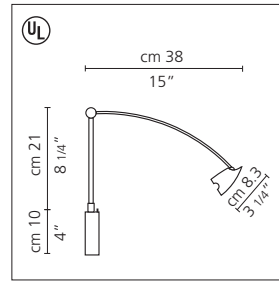

Flap picture sconce

Zebulon

Wall mounted luminaire providing adjustable direct, low voltage halogen spotlighting, with built-in wall hanging picture support.

- body/wall bracket, with adjustable head, in steel with automotive type, metallic silver, matte lacquered finish, with incorporated low voltage 120/12V transformer (277V/12V optional)
- mounting to standard 4" octagonal junction box

Flap picture sconce MR II

halogen source

- 1x35W/12V (GU4/MR11 lensed)

Flap picture sconce bi-pin

halogen source

- 2x20W/12V (G4/T3 low pressure)

LISTING

Underwriters Laboratories Inc. ©
File E136295