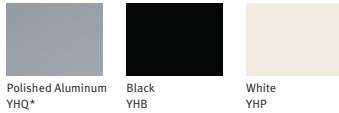

Chair_One Stacking, Chair_One Stacking Outdoor

Leg, Seat Finish