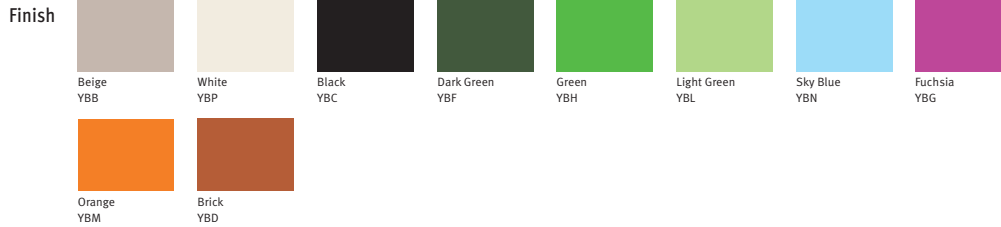

Magis® Materials - Air-Chair, Folding Air-Chair, and Air-Table Materials

Just as each Magis design is unique, so too is their materials offering. Magis works with renowned and emerging designers to create each product and select materials that bring out the unique character, beauty, and playfulness of the piece.

Air-Chair, Air-Chair Outdoor