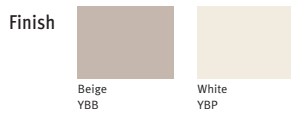

Air-Table, Air-Table Outdoor

Samples are representative of the material to be supplied and may not indicate an exact match; some variation may occur.

For more information about our products and services or to see a list of dealers, please visit us at hermanmiller.com or call (800) 851 1196.

© 2011 Herman Miller, Inc. Zeeland, Michigan.
© Magis