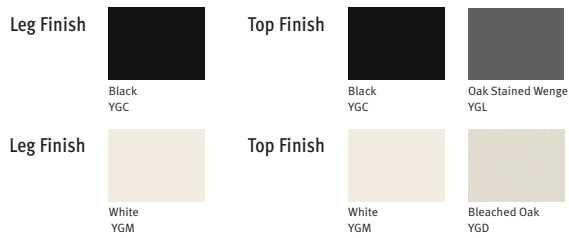

Table First