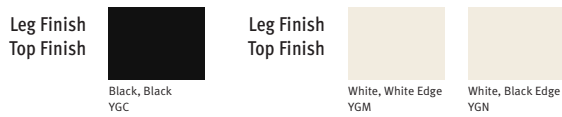

Table First Outdoor

Samples are representative of the material to be supplied and may not indicate an exact match; some variation may occur.

For more information about our products and services or to see a list of dealers, please visit us at hermanmiller.com or call (800) 851 1196.

© 2011 Herman Miller, Inc. Zeeland, Michigan.
© Magis