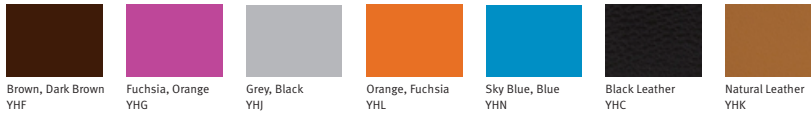

Chair_One Cushion

Fabric, Trim