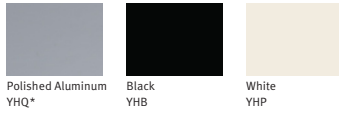

Magis® Materials - Chair_One, Stool_One, Table_One, and Table_One Bistrot Materials

Just as each Magis design is unique, so too is their materials offering. Magis works with renowned and emerging designers to create each product and select materials that bring out the unique character, beauty, and playfulness of the piece.

Chair_One Four-Star Base, Chair_One Four-Star Base Outdoor

Leg, Seat Finish