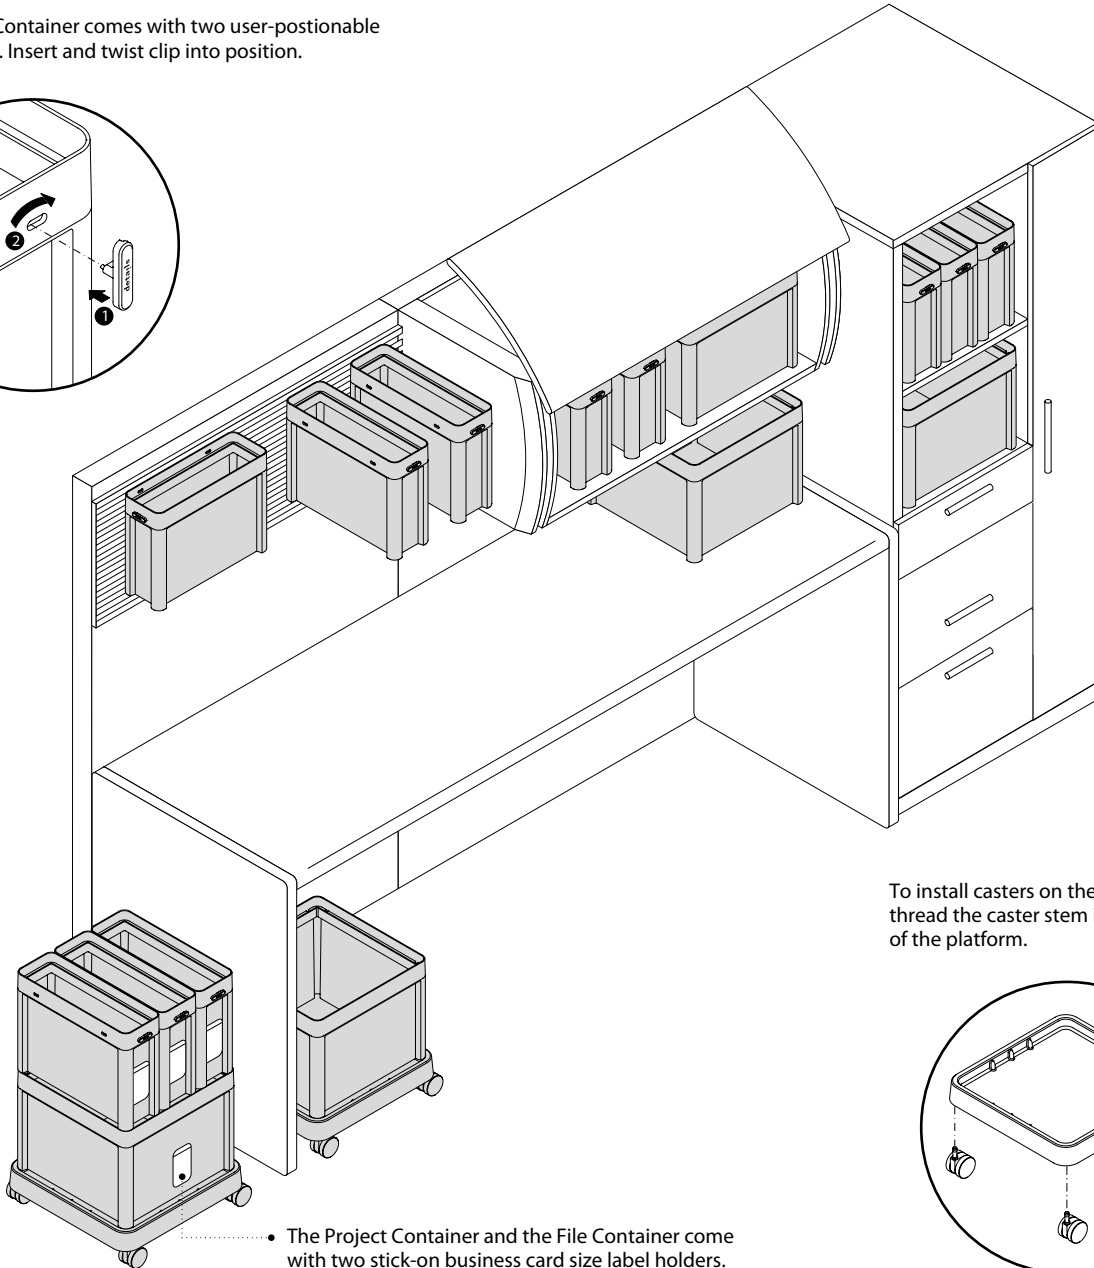

Installation Instructions

002756D Rev B

Page 1 of 1

File Container
WFILE

Project Container
WPROJ

Simple Trolley
WTROL2

The Project Container comes with two user-positionable slatwall clips. Insert and twist clip into position.

To install casters on the Simple Trolley, thread the caster stem into the underside of the platform.

For a better day at work.™

details®

A STEELCASE COMPANY

www.details-worktools.com
P.O. Box 1967 Grand Rapids, MI 49501-1967
All rights reserved. Printed in U.S.A. 3/10