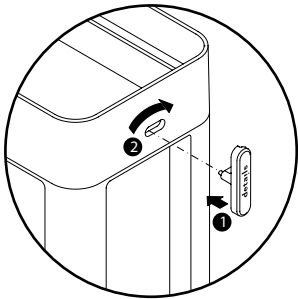

Installation Instructions

002756D Rev B

Page 1 of 1

File Container
WFILE

Project Container
WPROJ

Simple Trolley
WTROL2

The Project Container comes with two user-positionable slatwall clips. Insert and twist clip into position.