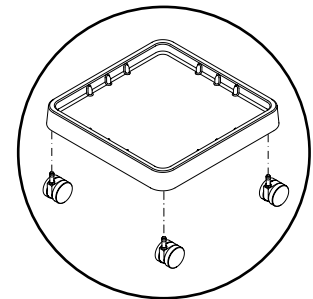

Installation Instructions

002756D Rev B

Page 1 of 1

File Container
WFILE

Project Container
WPROJ

Simple Trolley
WTROL2

The Project Container comes with two user-positionable slatwall clips. Insert and twist clip into position.

To install casters on the Simple Trolley, thread the caster stem into the underside of the platform.

For a better day at work.™

details®

A STEELCASE COMPANY

www.details-worktools.com
P.O. Box 1967 Grand Rapids, MI 49501-1967
All rights reserved. Printed in U.S.A. 3/10