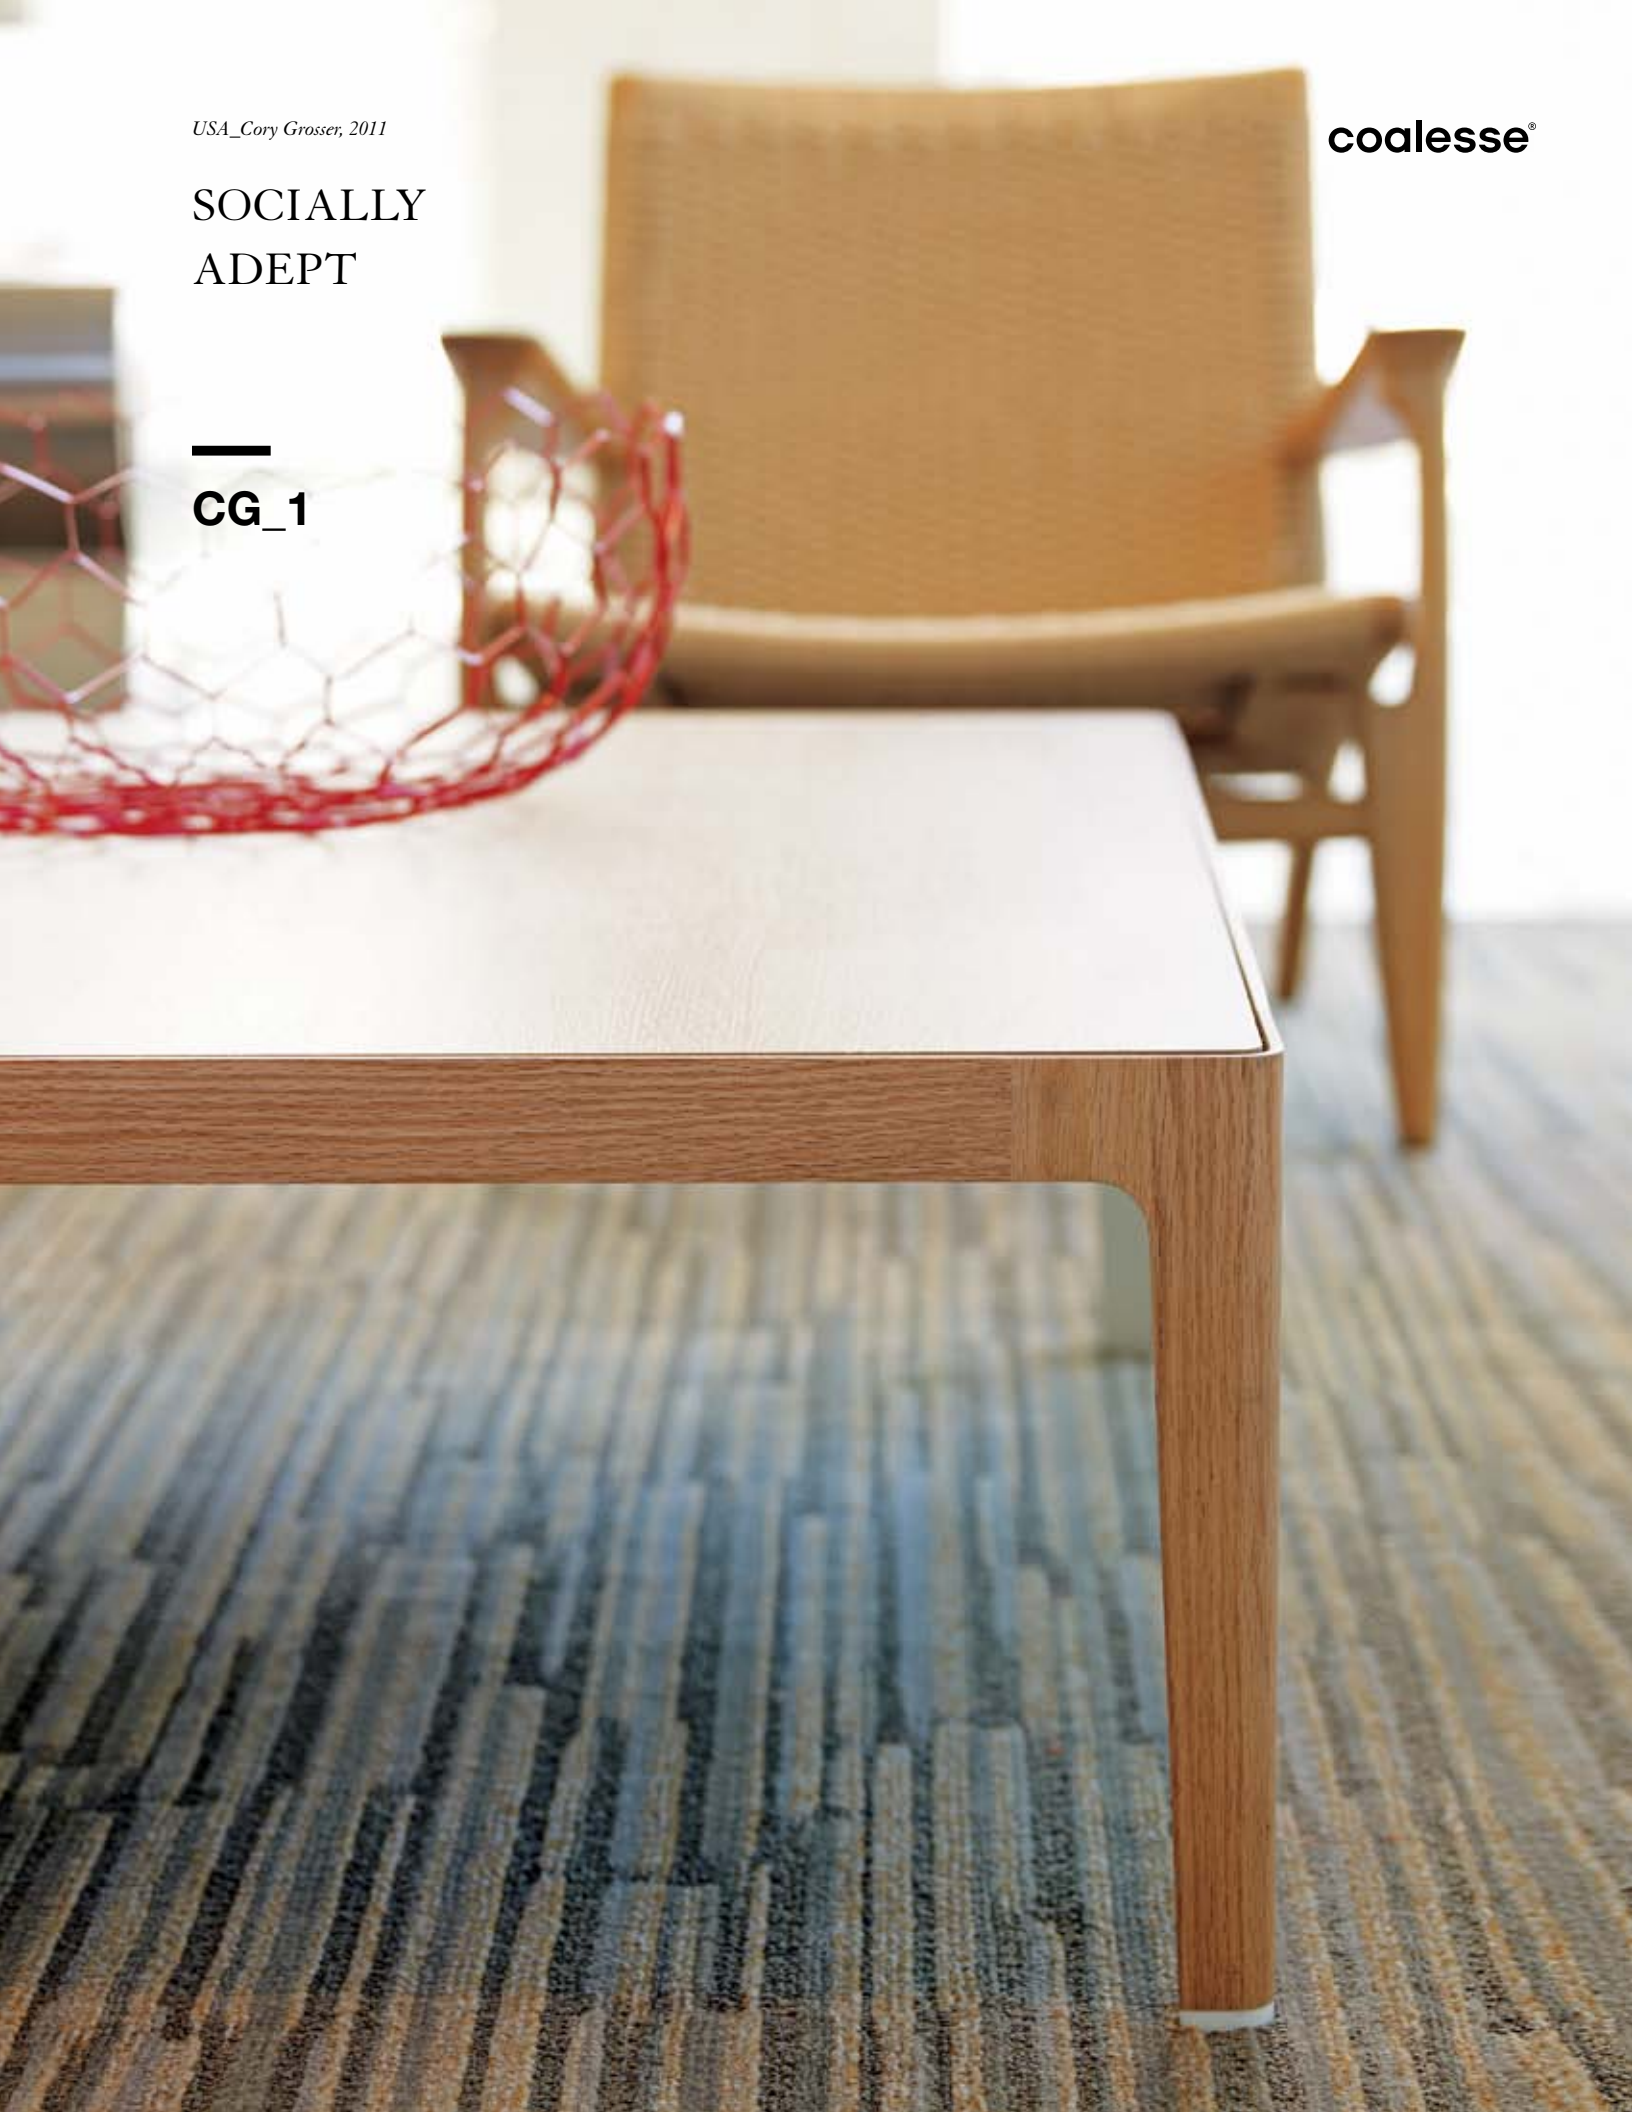

USA_Cory Grosser, 2011

coalesse®

**SOCIALLY
ADEPT**

—

CG_1

*Three Rules of Work; Out of clutter find
simplicity; From discord find harmony;
In the middle of difficulty lies opportunity.*
— Albert Einstein

In the exquisite CG_1 table collection, designer Cory Grosser has created a quintessential statement of elegant simplicity that fits almost anywhere.

SLEEK COMPANION

Sophistication is often best expressed in finely crafted simplicity. The CG_1 occasional table is perfectly proportioned and immensely versatile. It fits sleekly into any live/work social setting.

Product Features

TABLE

- A. WOOD TOP DETAIL
- B. WOOD LEG DETAIL
- C. METAL LEG DETAIL
- D. FOOT DETAIL
- E. LEG INSERT DETAIL
- F. GLASS TOP DETAIL

DIMENSIONS:

WOOD FRAME TABLES
 OCCASIONAL HEIGHT (14"): SQUARE IN 36" AND 42";
 RECTANGLE IN 18" X 36" OR 42"
 SIDE HEIGHT (19"): SQUARE IN 20" AND 24";
 RECTANGLE IN 24" X 36"