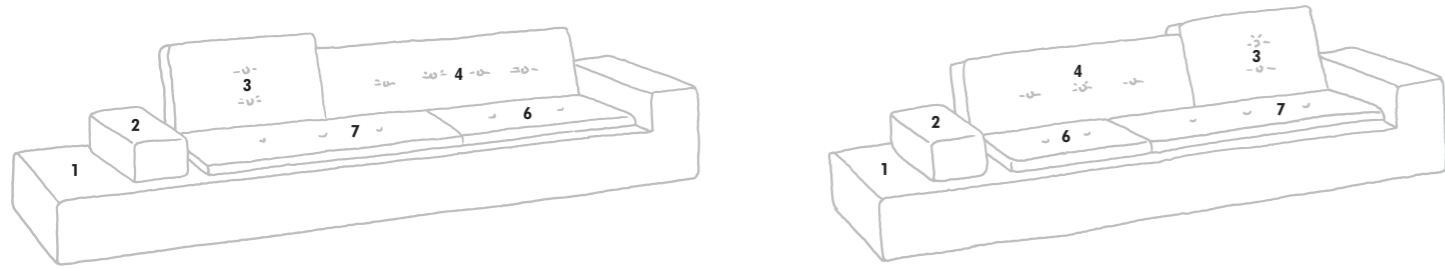

Polder Sofa XS, XL, XXL

HOME

Polder Sofa
anthracite
anthrazit
antracita
antraciet