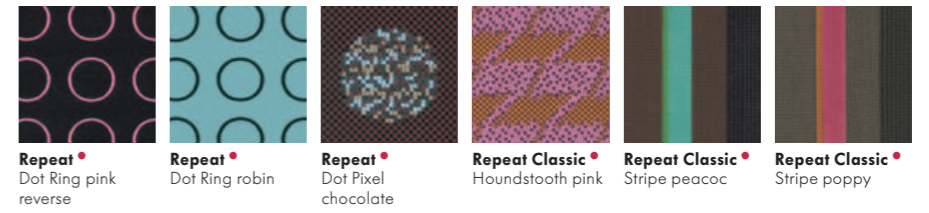

Repeat by Hella Jongerius*

Provided by Maharam, New York

HOME

Cushions

Repeat • Dot Ring pink reverse

Repeat • Dot Ring robin

Repeat • Dot Pixel chocolate

Repeat Classic • Houndstooth pink

Repeat Classic • Stripe peacoc

Repeat Classic • Stripe poppy