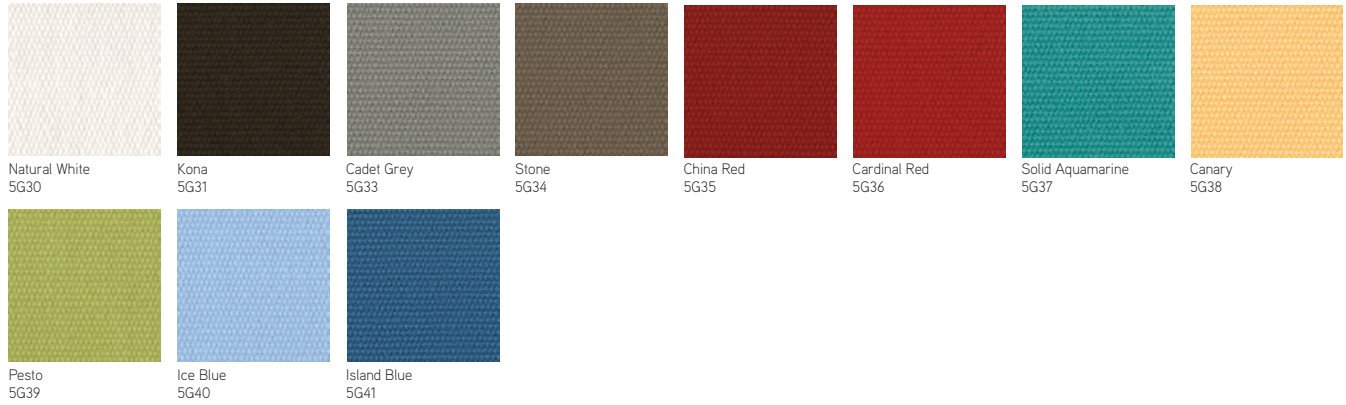

► See upholstery matrix for availability by product list, located in the Surface Materials chapter.

Emu Upholstery