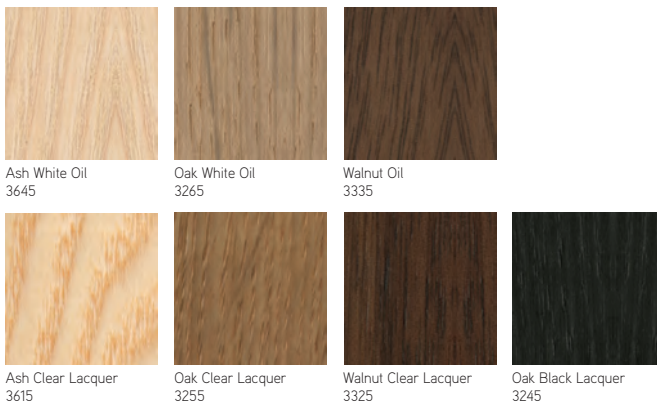

Burgundy
EL10

Green
EL11

Navy
EL12

Black
EL13

Ovation

Dark Brown
O500

Light Grey
O501

Sage
O502

Indigo
O503

Lilac
O504

Moss
O506

Teal
O507

Stone
O508

Cappuccino
O509

Surface Materials | Faux Leather

► See Leather matrix for availability by product list, located in the Surface Materials chapter.

Flat Cut – High Sheen

Flat Cut – Low Sheen

Rift Cut – High Sheen

Rift Cut – Low Sheen

► See wood matrix for availability by product list, located in the Surface Materials chapter.

Quarter Cut – High Sheen

Quarter Cut – Low Sheen

Denizen Wood and Solid

Carl Hansen Wood

Surface Materials | Laminate

► See laminate matrix for availability by product list, located in the Surface Materials chapter.

Plastic Laminate

Phenolic (AuLait)

► See glass matrix for availability by product list, located in the Surface Materials chapter.