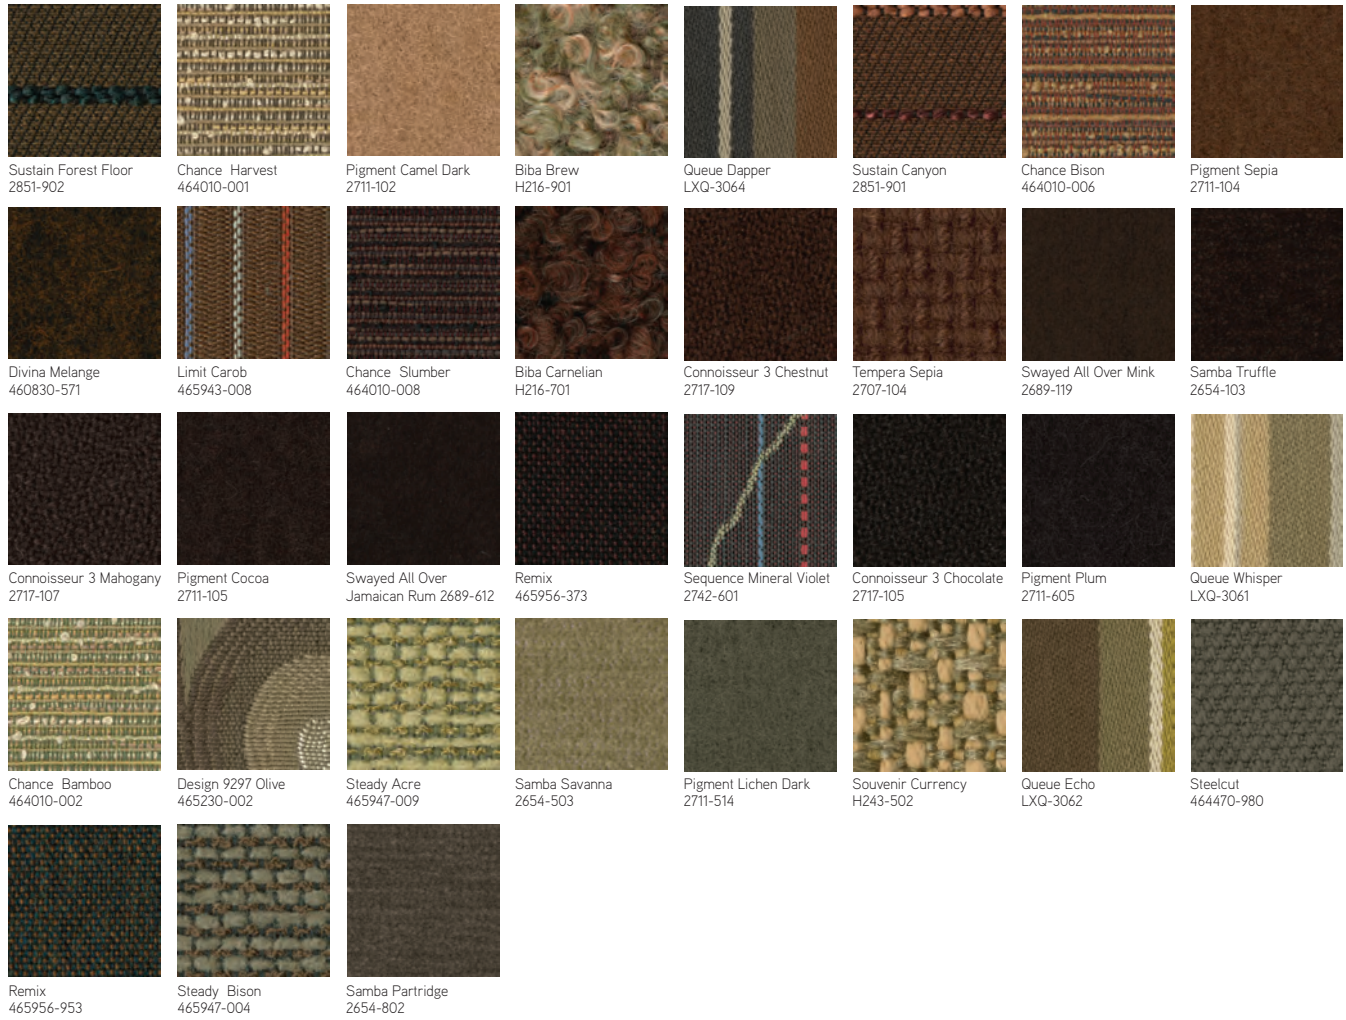

► See upholstery matrix for availability by product list, located in the Surface Materials chapter.

SOFT NEUTRALS, continued