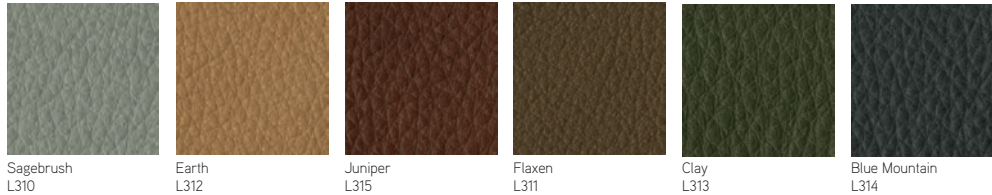

Connoisseur 3 Caribbean
2717-418

Pigment Cerulean
2711-409

Swayed All Over
Ultramarine 2689-409

Hallingdal
460760-877

Rocket Marine
2693-402

Rocket Bright Blue
2693-401

Hallingdal
460760-733

Tempera Cornflower
Dark 2707-402

Link

Chamois
5A30

Rust
5A21

Burgundy
5A20

Blue
5A24

Navy
5A25

Purple
5A26

Lichen
5A29

Ocean
5A28

Green
5A23

Black
5A27

Surface Materials | Leather

►Leather matrix for availability by product list and Pique color numbers can be found in the Surface Materials chapter.

Elmosoft

							
Maritime Blue L110	Midnight Blue L111	Ebony L112	Gunmetal L113	Mica L114	Dove Grey L115	Plum Pleasure L116	Passion Blue L117
							
French Blue L118	Cape Blue L119	Sky Blue L120	Pacific Blue L121	Truffle L122	Olive L123	Sea Breeze L124	Pine L125
							
Forest L126	Teal Green L127	Red Birch L128	Rosetta L129	Winesap L130	Crocus L131	Violet L132	Espresso L133
							
Ruby L134	Scarlet L135	Claret L136	Cabernet L137	Bourbon L138	Cinfer L139	Garnet L140	Apricot L141
							
Melon L142	Pecan L143	Chamois L144	Palomino L145	Russet L146	Saddle L147	Goldstone L148	Saffron L149
							
Ivory L150	White L151						

Surface Materials | Leather

►Leather matrix for availability by product list and Pique color numbers can be found in the Surface Materials chapter.

Elmorustical

Elmotique

Loke (Carl Hansen only)

Saddle Leather