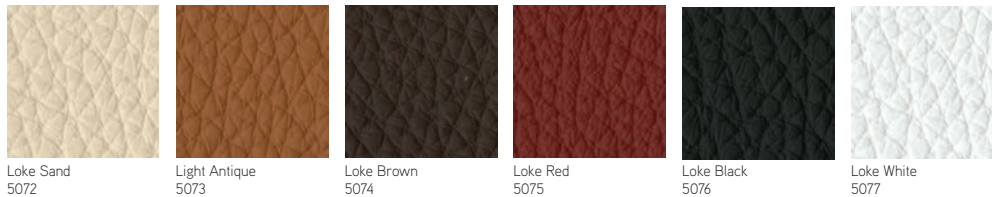

Link

Chamois
5A30

Rust
5A21

Burgundy
5A20

Blue
5A24

Navy
5A25

Purple
5A26

Lichen
5A29

Ocean
5A28

Green
5A23

Black
5A27

Surface Materials | Leather

►Leather matrix for availability by product list and Pique color numbers can be found in the Surface Materials chapter.

Elmosoft

							
Maritime Blue L110	Midnight Blue L111	Ebony L112	Gunmetal L113	Mica L114	Dove Grey L115	Plum Pleasure L116	Passion Blue L117
							
French Blue L118	Cape Blue L119	Sky Blue L120	Pacific Blue L121	Truffle L122	Olive L123	Sea Breeze L124	Pine L125
							
Forest L126	Teal Green L127	Red Birch L128	Rosetta L129	Winesap L130	Crocus L131	Violet L132	Espresso L133
							
Ruby L134	Scarlet L135	Claret L136	Cabernet L137	Bourbon L138	Cinfer L139	Garnet L140	Apricot L141
							
Melon L142	Pecan L143	Chamois L144	Palomino L145	Russet L146	Saddle L147	Goldstone L148	Saffron L149
							
Ivory L150	White L151						

Surface Materials | Leather

►Leather matrix for availability by product list and Pique color numbers can be found in the Surface Materials chapter.

Elmorustical

Elmotique

Loke (Carl Hansen only)

Saddle Leather

Surface Materials | Faux Leather

► Leather matrix for availability by product list and Pique color numbers can be found in the Surface Materials chapter.

Prestige

Finesse

► See Leather matrix for availability by product list, located in the Surface Materials chapter.