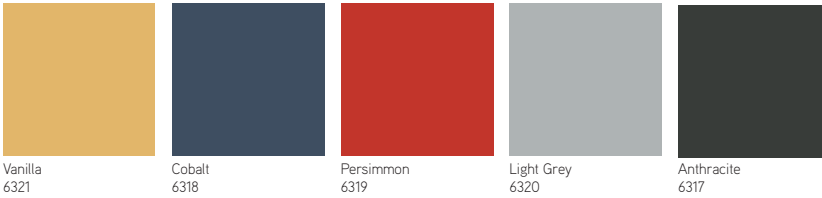

Ocean
5A28

Green
5A23

Black
5A27

Surface Materials | Leather

►Leather matrix for availability by product list and Pique color numbers can be found in the Surface Materials chapter.

Elmosoft

							
Maritime Blue L110	Midnight Blue L111	Ebony L112	Gunmetal L113	Mica L114	Dove Grey L115	Plum Pleasure L116	Passion Blue L117
							
French Blue L118	Cape Blue L119	Sky Blue L120	Pacific Blue L121	Truffle L122	Olive L123	Sea Breeze L124	Pine L125
							
Forest L126	Teal Green L127	Red Birch L128	Rosetta L129	Winesap L130	Crocus L131	Violet L132	Espresso L133
							
Ruby L134	Scarlet L135	Claret L136	Cabernet L137	Bourbon L138	Cinfer L139	Garnet L140	Apricot L141
							
Melon L142	Pecan L143	Chamois L144	Palomino L145	Russet L146	Saddle L147	Goldstone L148	Saffron L149
							
Ivory L150	White L151						

Powder Blue
401

Melon
403

Pumpkin
404

Periwinkle
405

Alabaster
406

Red
409

Blue
421

Enea Paint

Black Gloss
BKG

Silver Metallic
SM

White
WM

Permiso – Neoprene fabric for outer back and arms

Black

Kart – ABS plastic colors for seat and back *Tip: Kart stacking chairs and cafe stools are available in 2021 Black only*

Kart Tablet Arm – Phenolic Resin Color

Rocky – Polypropylene colors for seat and back

Lyric – Plastic Colors

Papercord

Denizen Exclusive

Rift Cut Oak
V3AK

Quarter Cut Grey Ash
V2AA

Quarter Cut Teak
V2AT