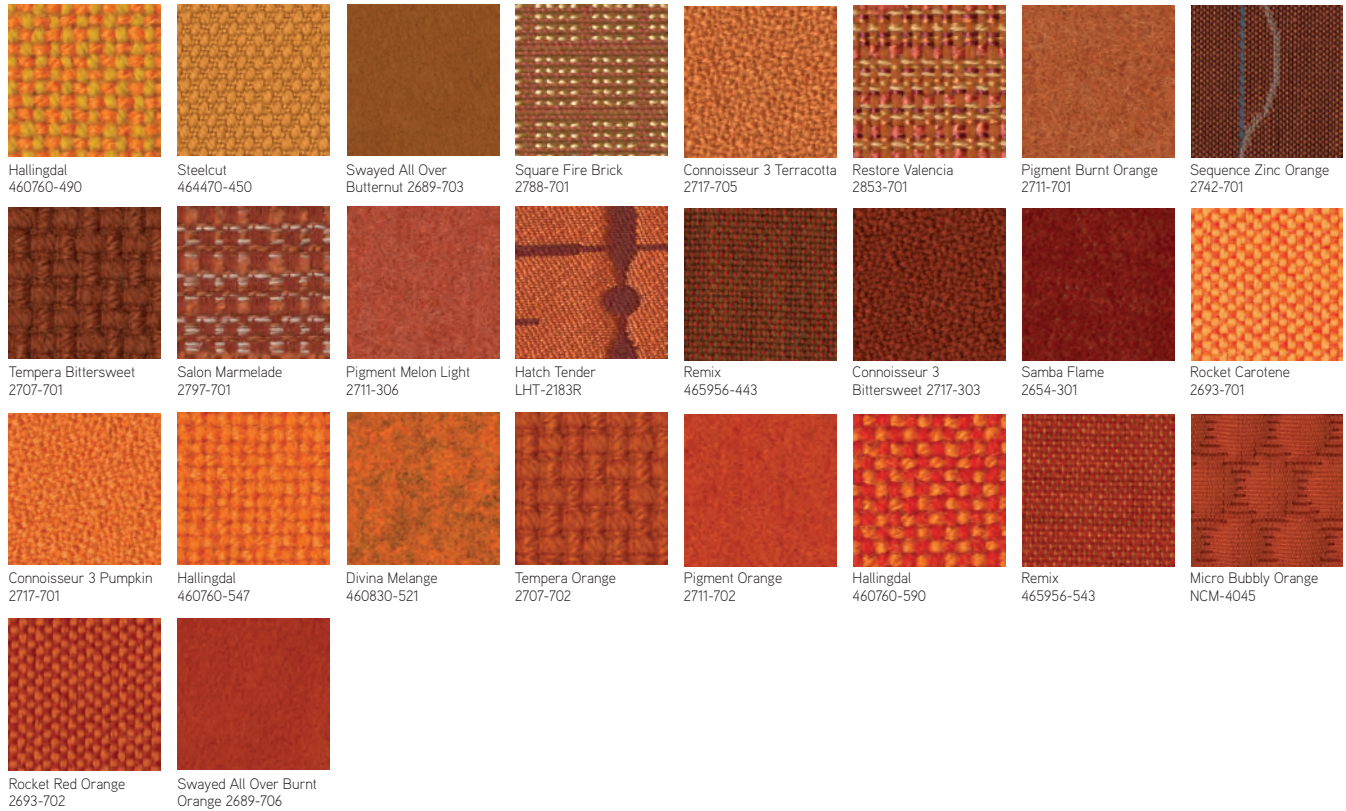

► See upholstery matrix for availability by product list, located in the Surface Materials chapter.

ORANGE