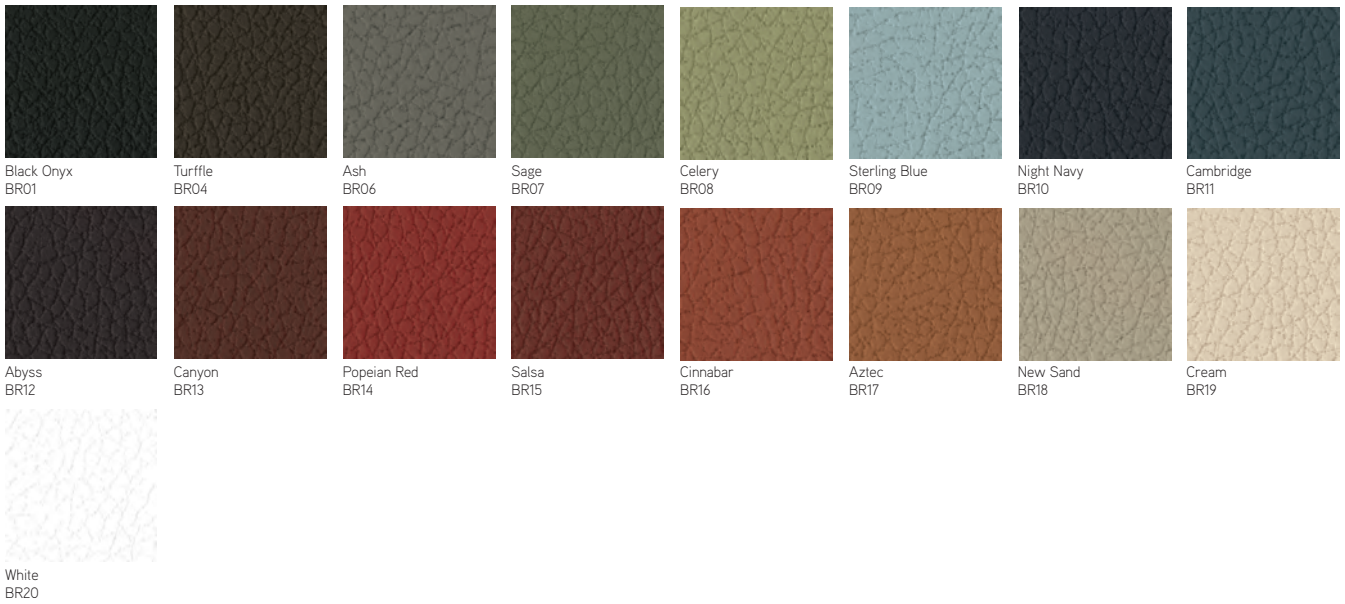

Surface Materials | Faux Leather

► See Leather matrix for availability by product list, located in the Surface Materials chapter.

Panache

Brisa