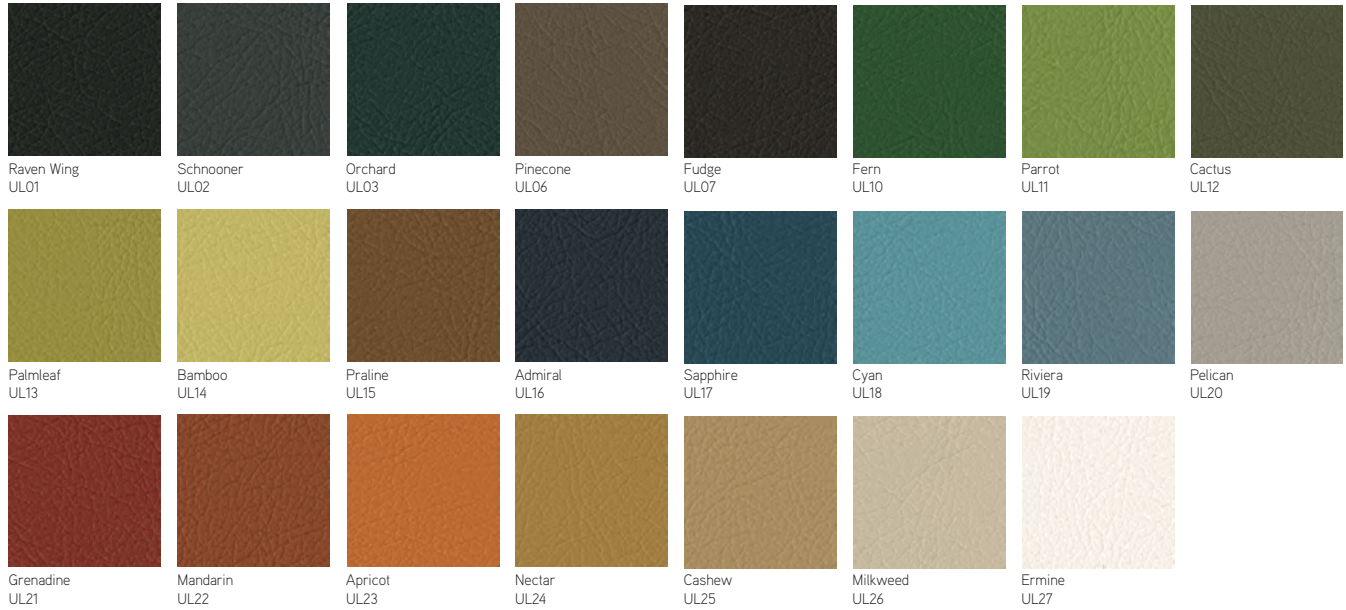

► See Leather matrix for availability by product list, located in the Surface Materials chapter.

Ultraleather