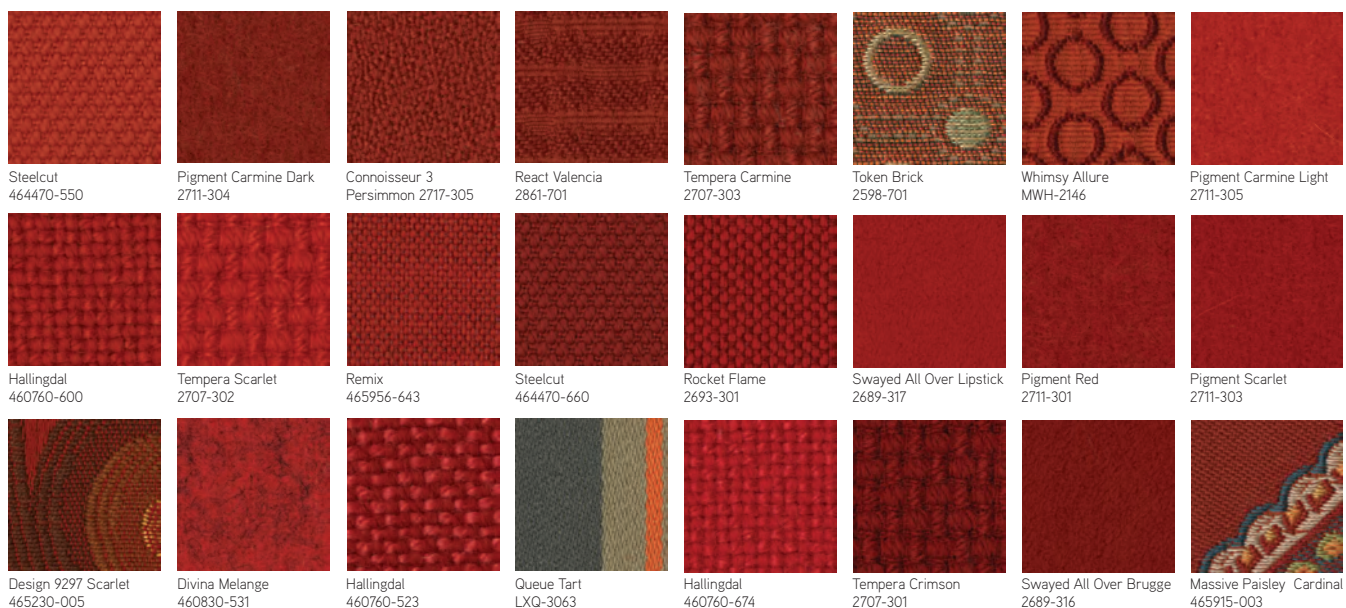

► See upholstery matrix for availability by product list, located in the Surface Materials chapter.

ORANGE

RED