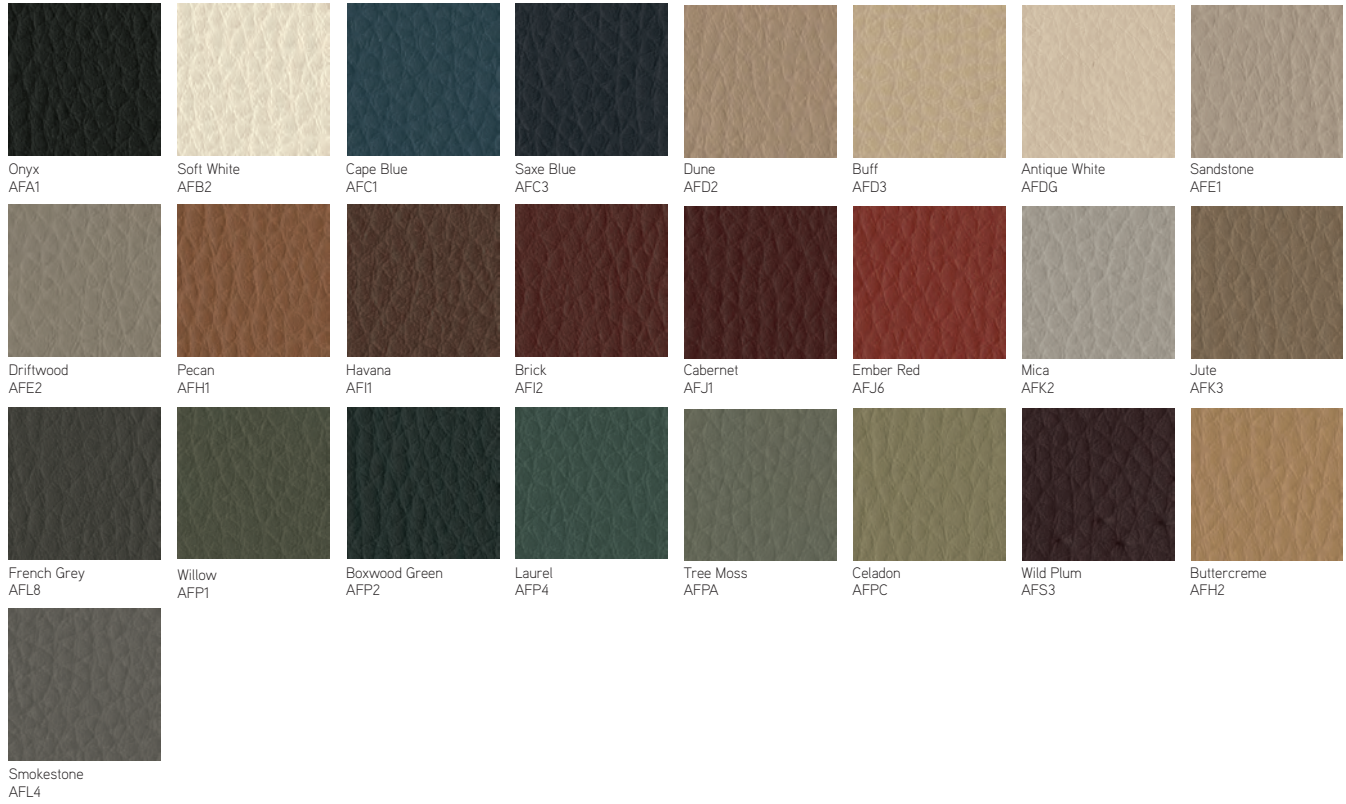

Hallingdal
460760-750

Pigment Ultramarine
2711-401

Rocket Royal
2693-403

► See upholstery matrix for availability by product list, located in the Surface Materials chapter.

BLUE, continued

► See upholstery matrix for availability by product list, located in the Surface Materials chapter.

Ocean
5A28

Green
5A23

Black
5A27

Surface Materials | Leather

►Leather matrix for availability by product list and Pique color numbers can be found in the Surface Materials chapter.

Elmosoft

							
Maritime Blue L110	Midnight Blue L111	Ebony L112	Gunmetal L113	Mica L114	Dove Grey L115	Plum Pleasure L116	Passion Blue L117
							
French Blue L118	Cape Blue L119	Sky Blue L120	Pacific Blue L121	Truffle L122	Olive L123	Sea Breeze L124	Pine L125
							
Forest L126	Teal Green L127	Red Birch L128	Rosetta L129	Winesap L130	Crocus L131	Violet L132	Espresso L133
							
Ruby L134	Scarlet L135	Claret L136	Cabernet L137	Bourbon L138	Cinfer L139	Garnet L140	Apricot L141
							
Melon L142	Pecan L143	Chamois L144	Palomino L145	Russet L146	Saddle L147	Goldstone L148	Saffron L149
							
Ivory L150	White L151						

Surface Materials | Leather

►Leather matrix for availability by product list and Pique color numbers can be found in the Surface Materials chapter.

Elmorustical

Elmotique

Loke (Carl Hansen only)

Saddle Leather

Surface Materials | Faux Leather

► Leather matrix for availability by product list and Pique color numbers can be found in the Surface Materials chapter.

Prestige

Finesse

► See Leather matrix for availability by product list, located in the Surface Materials chapter.