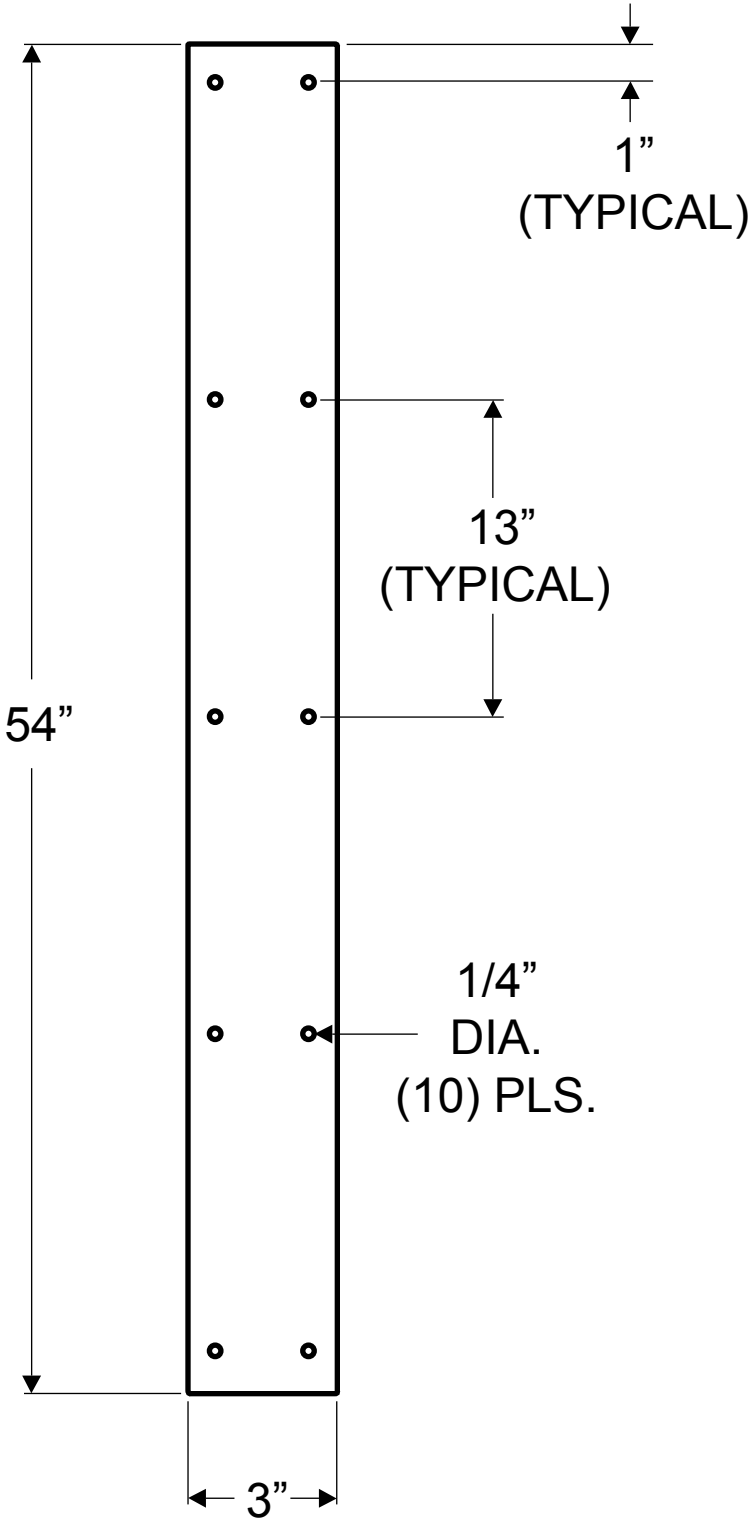

**8319  
(ALCOVE CLIP - 54")**

**NOTE: 14 GAUGE (.075" THICK STAINLESS)**