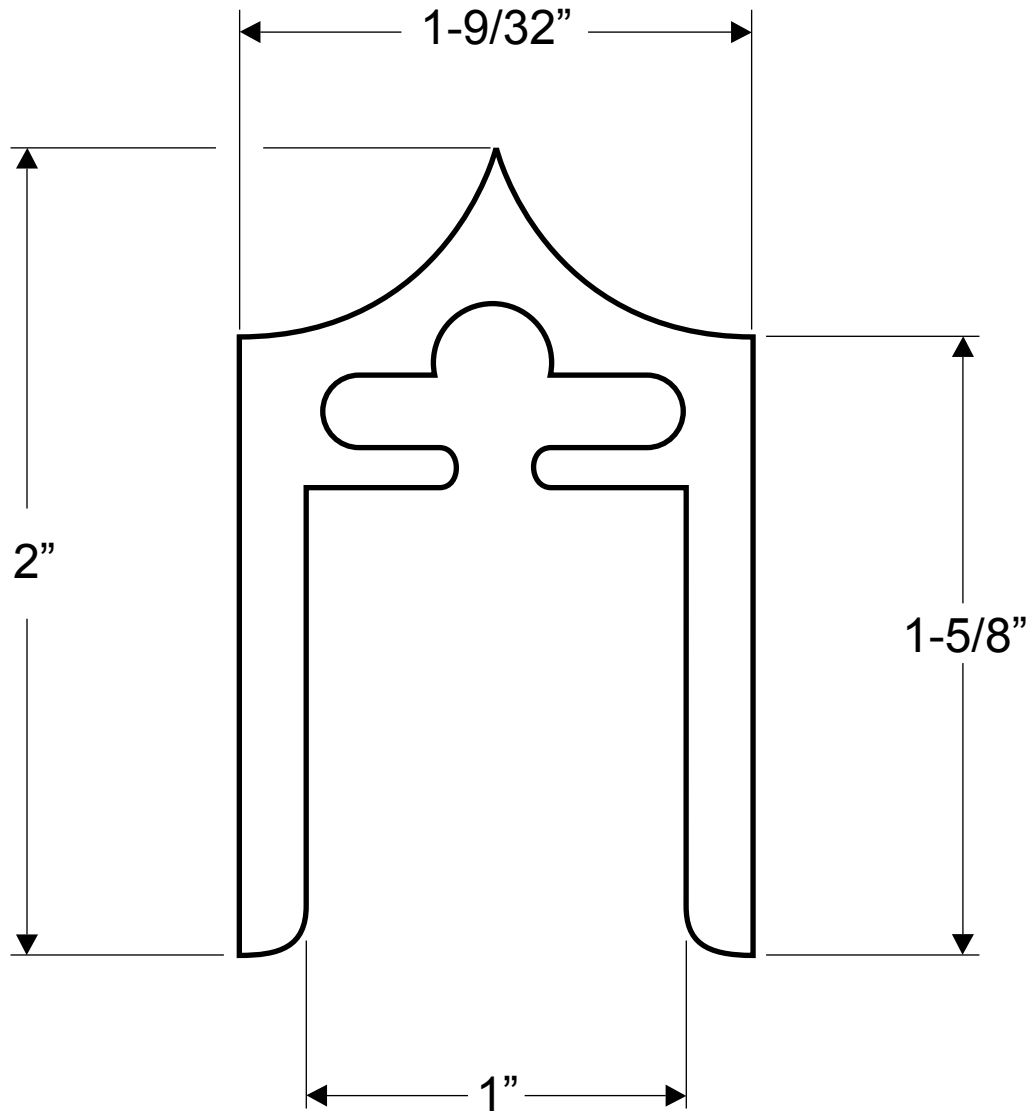

80268
(HEADRAIL WITH CURTAIN TRACK)

NOTE: 62" LONG