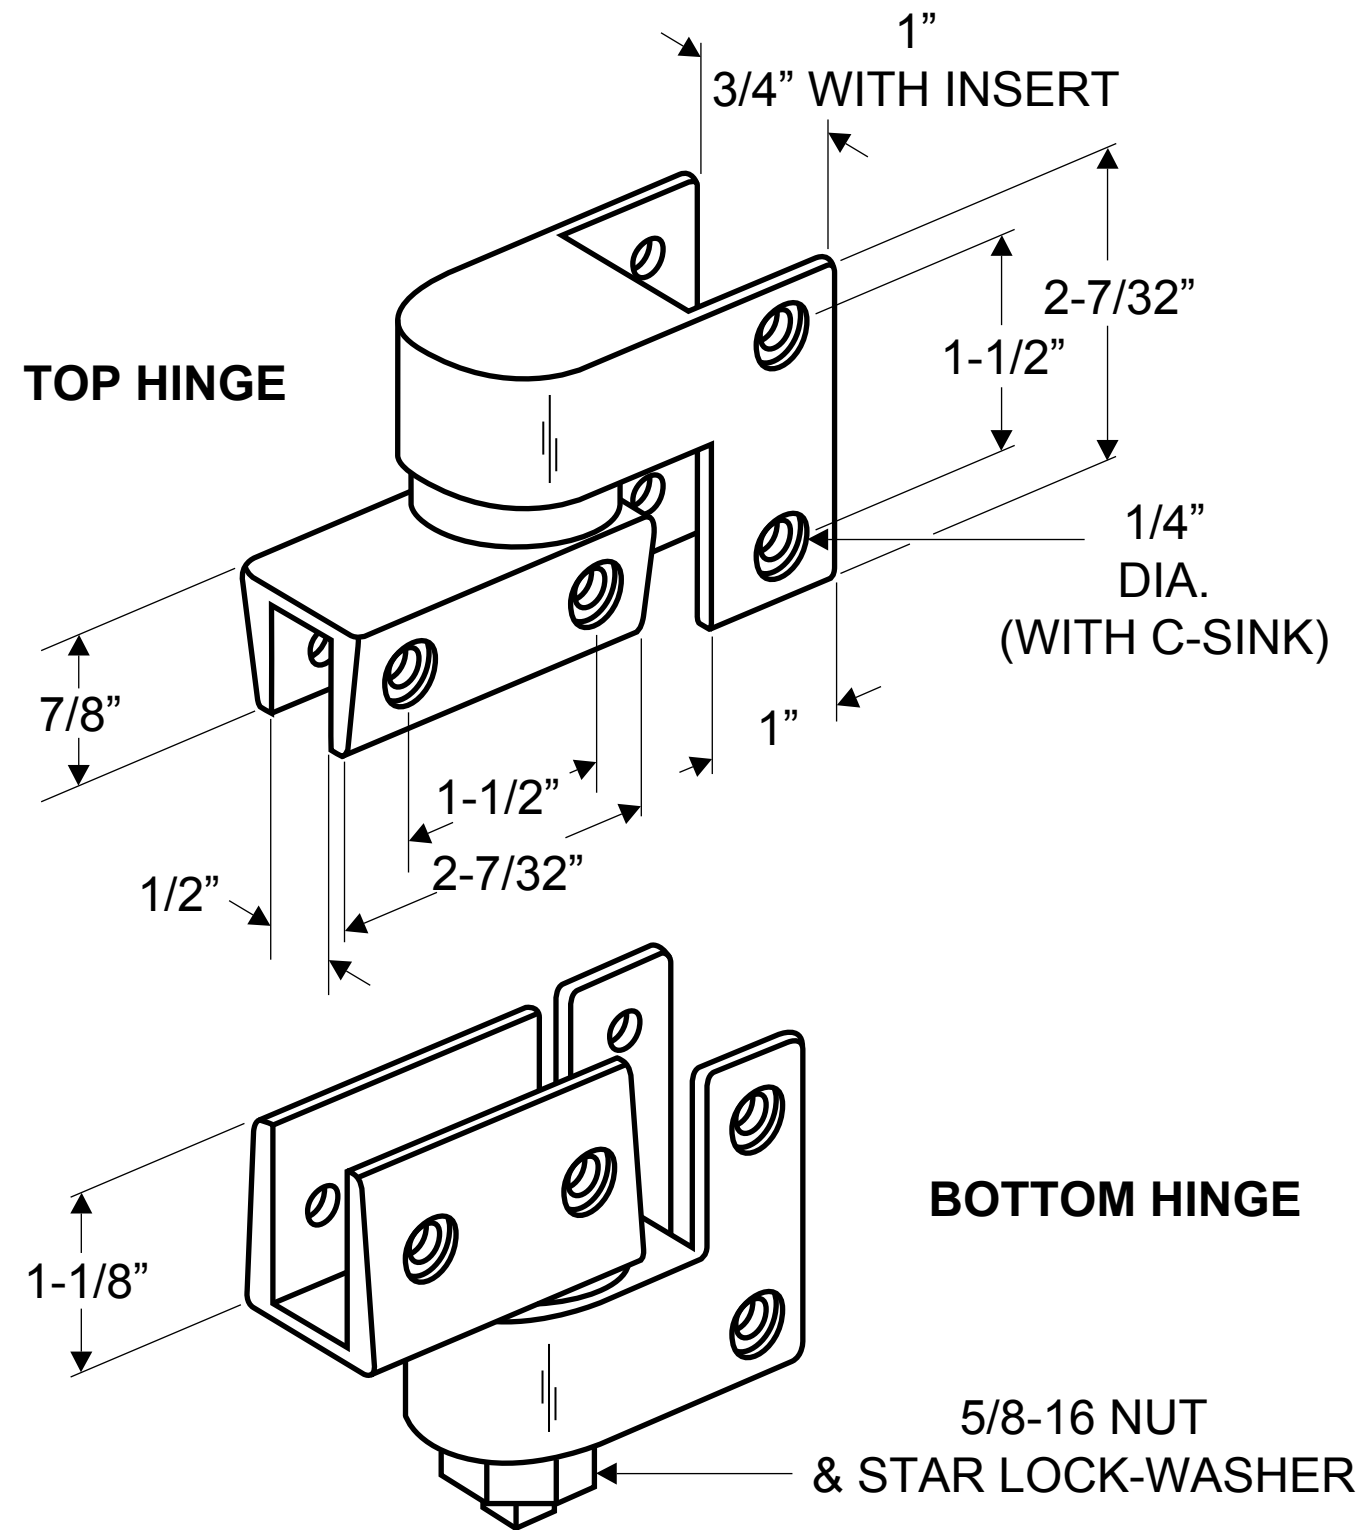

**7853
(ROLLER BEARING HINGE)**

**NOTE: FOR 1/2" DOOR AND 3/4" or 1" POST
TOP AND BOTTOM HINGE MEASUREMENTS
SAME EXCEPT WHERE INDICATED**

**INSTRUCTIONS FOR INSTALLING
7853 PIVOT HINGE**