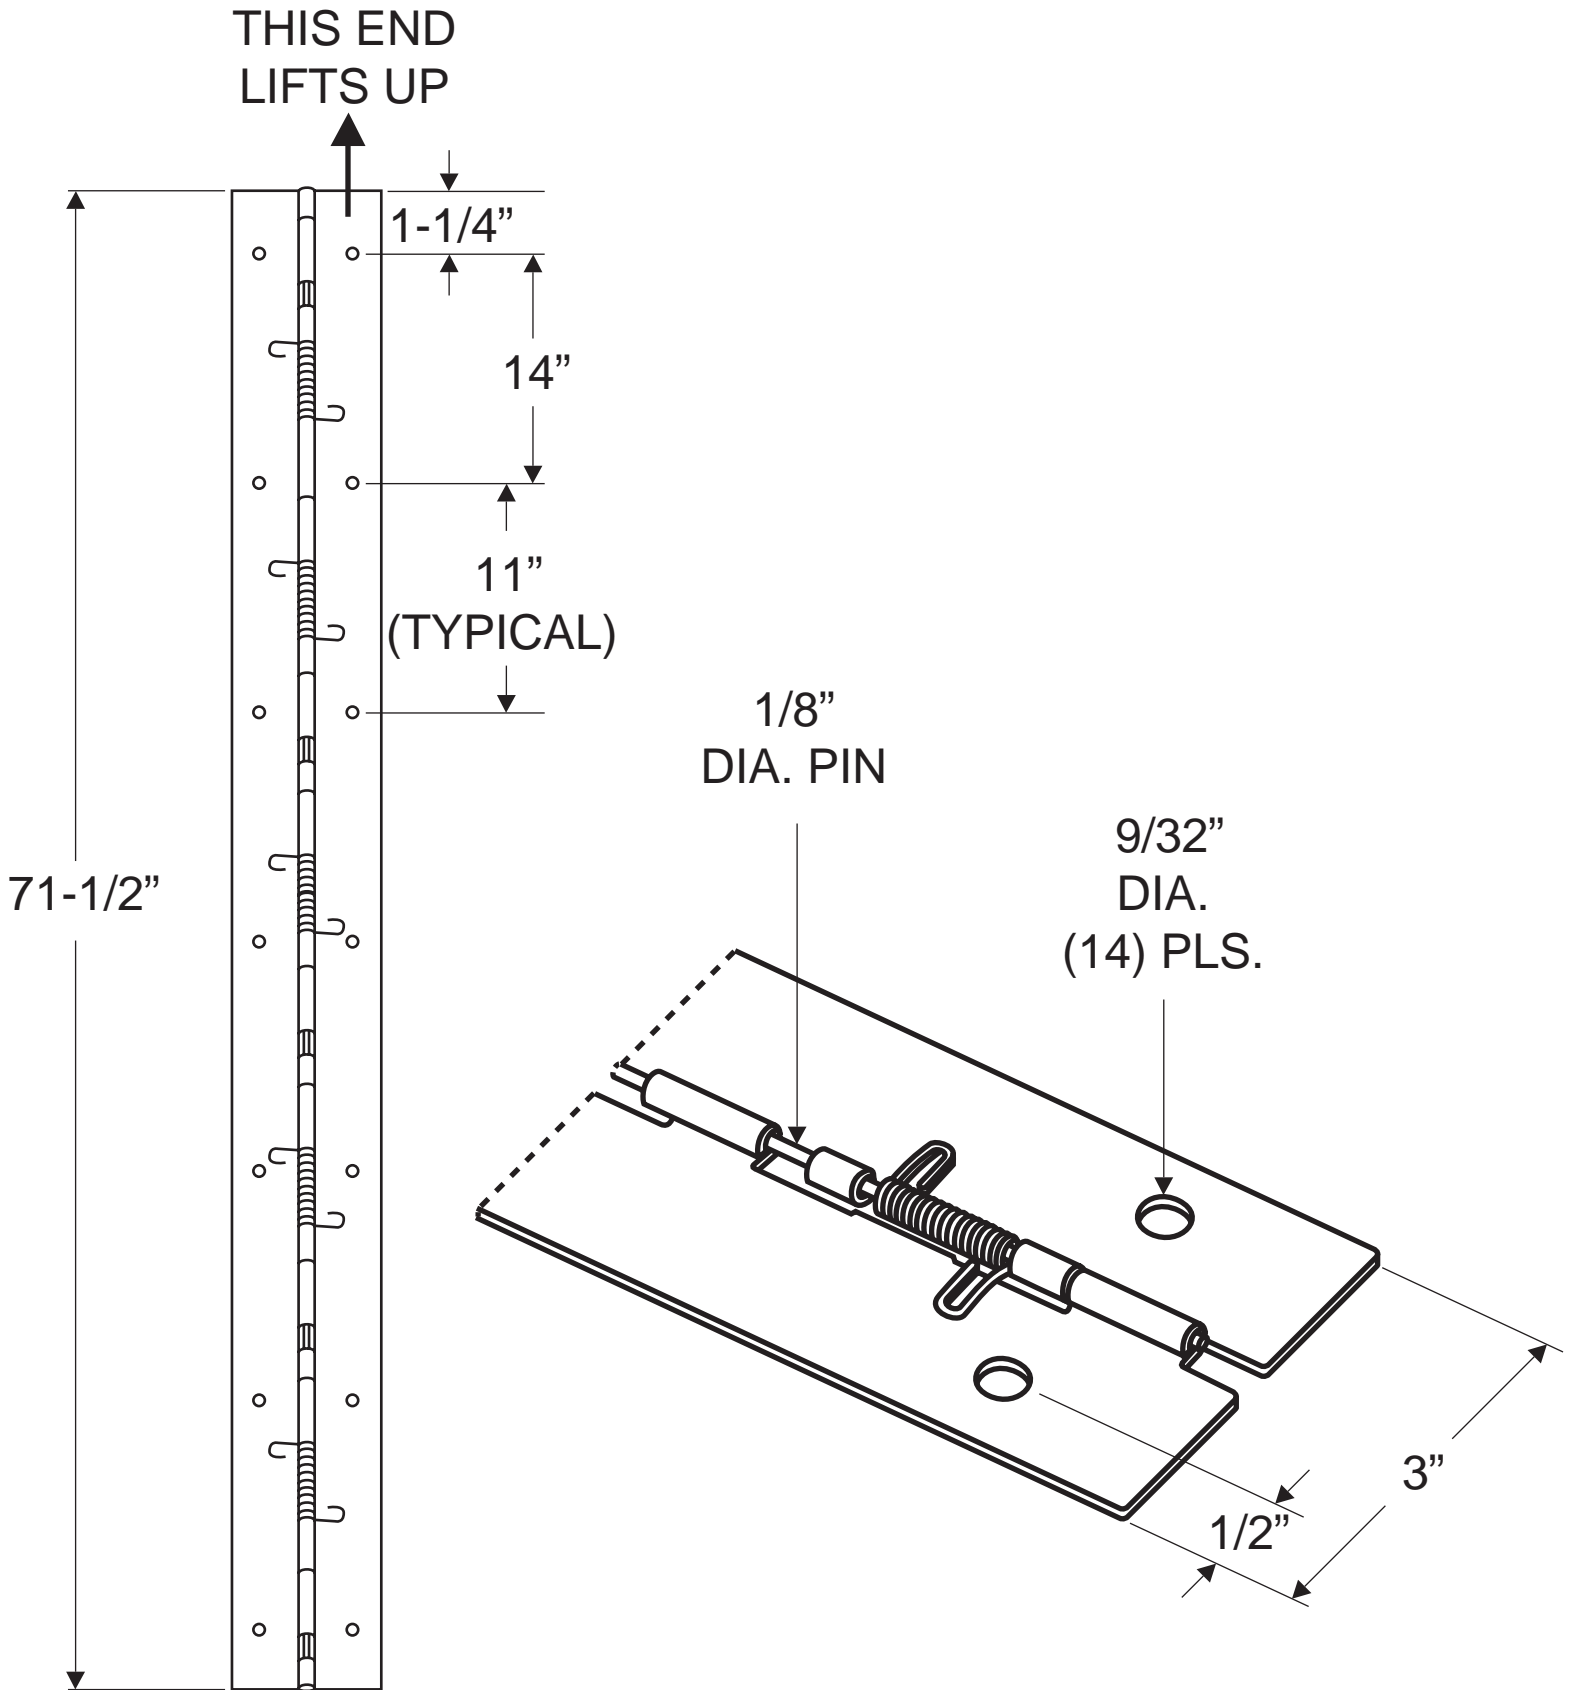

7759
(PIANO HINGE - 71-1/2" SPRING CLOSE RH-IN/LH-OUT)

NOTE: 16 GAUGE (.060" THICK STAINLESS)
5 SPRINGS