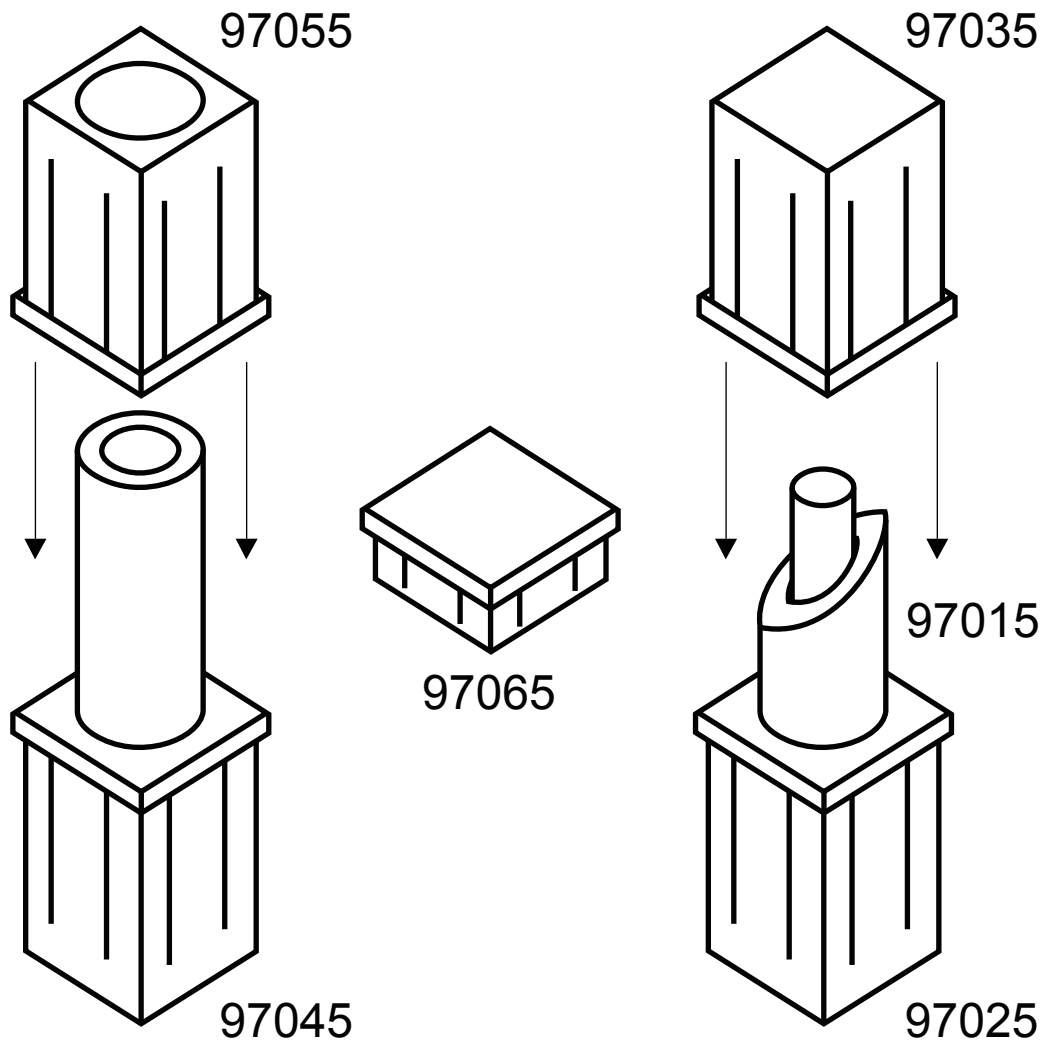

**7405  
(NYLON INSERT - SQUARE BARREL HINGE)**

**NOTE: INTERNAL PARTS FOR 7413, 7423**