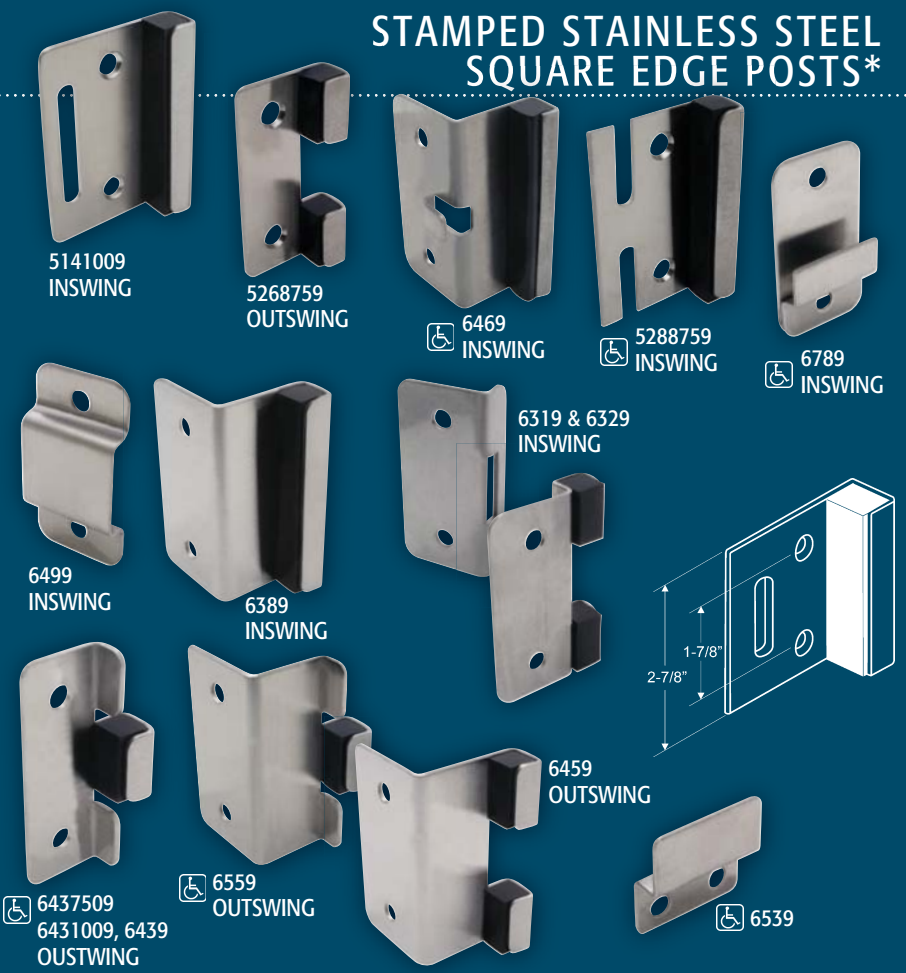

DOOR SIZE	DESCRIPTION	STAMPED STAINLESS STEEL
INSWING		
1/2"	Inswing Strike for 1/2" Doors	6349
3/4"	Inswing Strike for 3/4" Doors	6369
7/8"	Inswing Strike for 7/8" Doors	6389
1"	Inswing Strike for 1" Doors	6449
1-1/8"	Inswing Strike for 1-1/8" Doors	6429
All	Inswing or Outswing Strike - One Piece	6329
All	Inswing Keeper for Above Strikes - One Piece	6319
All	Keeper for Above Strikes	6499
All	Keeper for Above Strikes - ADA	6789
3/4"	Inswing Strike & Keeper for 3/4" Doors - with Tab	6469
All	Inswing Latch & Strike Combo	6409
All	Keeper for #6409	6539
INSWING-FLATS		
3/4"	Inswing Strike & Keeper for 3/4" Doors	5147509
7/8"	Inswing Strike & Keeper for 7/8" Doors	5148759
1"	Inswing Strike & Keeper for 1" Doors	5141009
1-1/4"	Inswing Strike & Keeper for 1-1/4" Doors	5141259
3/4"	Inswing Strike & Keeper for 3/4" Doors - ADA	5287509
7/8"	Inswing Strike & Keeper for 7/8" Doors - ADA	5288759
1"	Inswing Strike & Keeper for 1" Doors - ADA	5281009
1-1/4"	Inswing Strike & Keeper for 1-1/4" Doors - ADA	5281259
OUTSWING		
1/2"	Outswing Strike & Keeper for 1/2" Doors	6359
3/4"	Outswing Strike & Keeper for 3/4" Doors	6379
7/8"	Outswing Strike & Keeper for 7/8" Doors	6399
1"	Outswing Strike & Keeper for 1" Doors	6459
1-1/8"	Outswing Strike & Keeper for 1-1/8" Doors	6599
1/2"	Outswing Strike & Keeper for 1/2" Doors - ADA	6899
3/4"	Outswing Strike & Keeper for 3/4" Doors - ADA	6569
1"	Outswing Strike & Keeper for 1" Doors - ADA	6559
OUTSWING-FLATS		
1/2"	Outswing Strike & Keeper for 1/2" Doors	5265009
3/4"	Outswing Strike & Keeper for 3/4" Doors	5267509
7/8"	Outswing Strike & Keeper for 7/8" Doors	5268759
1/2"	Outswing Strike & Keeper for 1/2" Doors - ADA	6435009
3/4"	Outswing Strike & Keeper for 3/4" Doors - ADA	6437509
1"	Outswing Strike & Keeper for 1" Doors - ADA	6431009