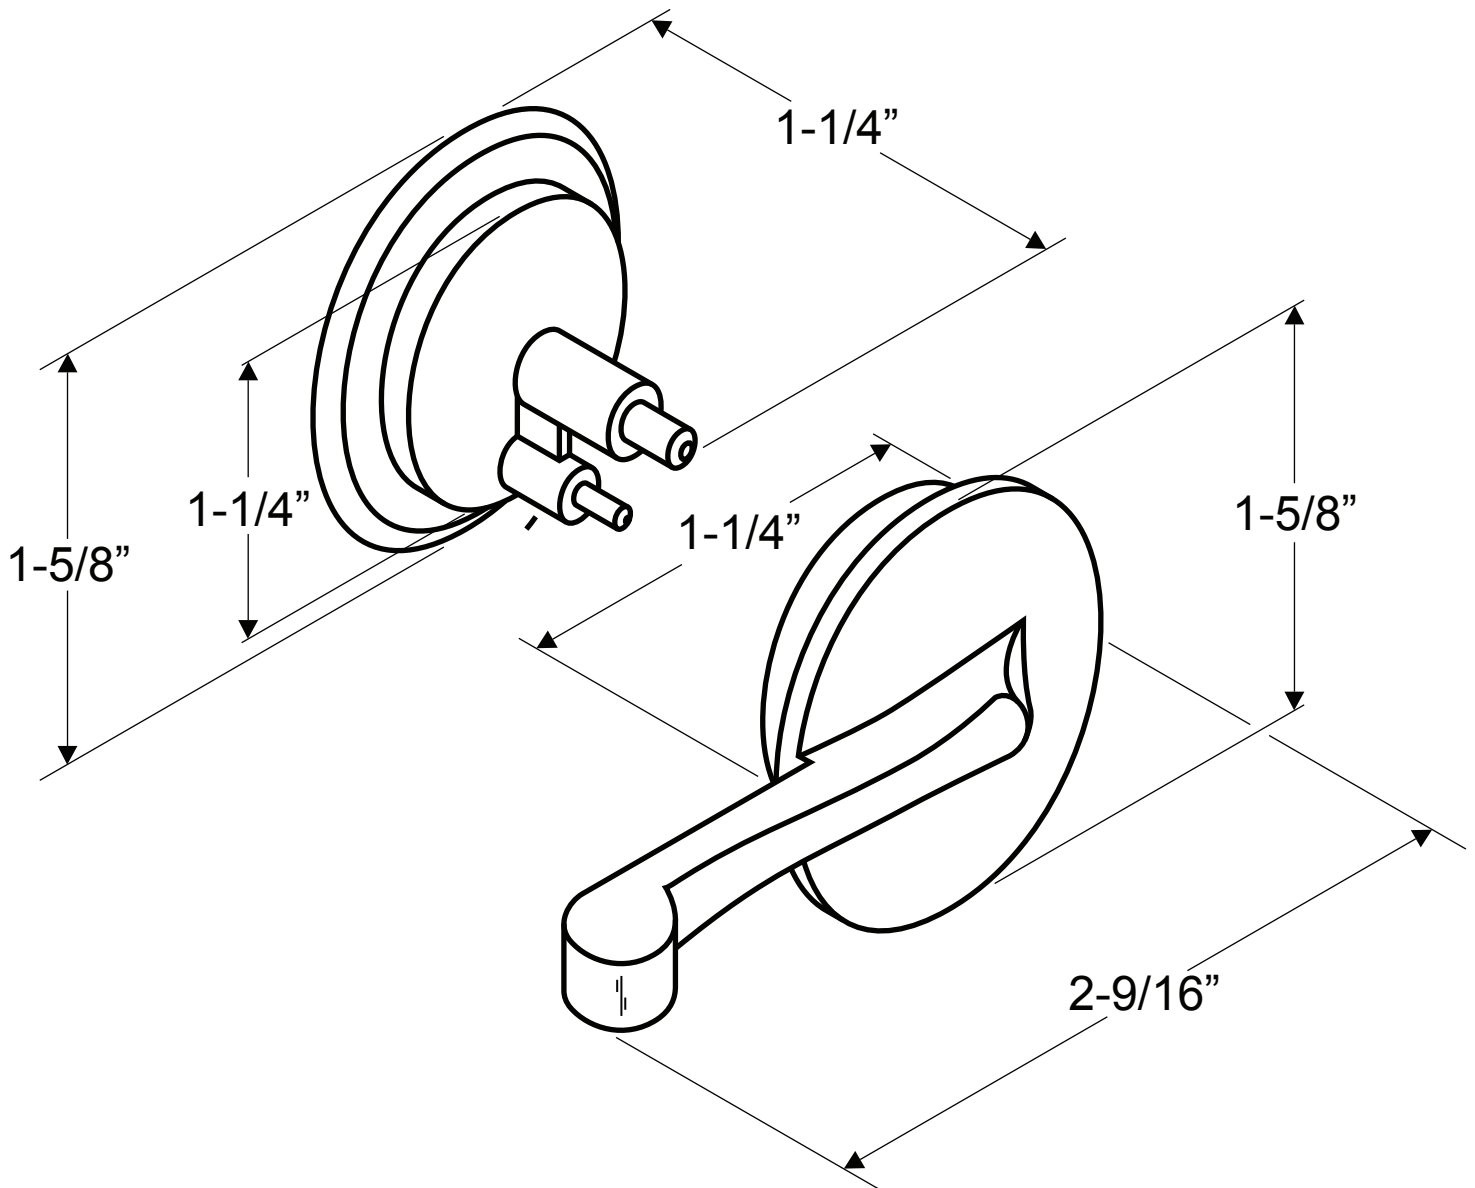

**6150  
(CONCEALED LATCH)**

**NOTE: LATCH CAN BE USED  
WITH ADA DOORS**