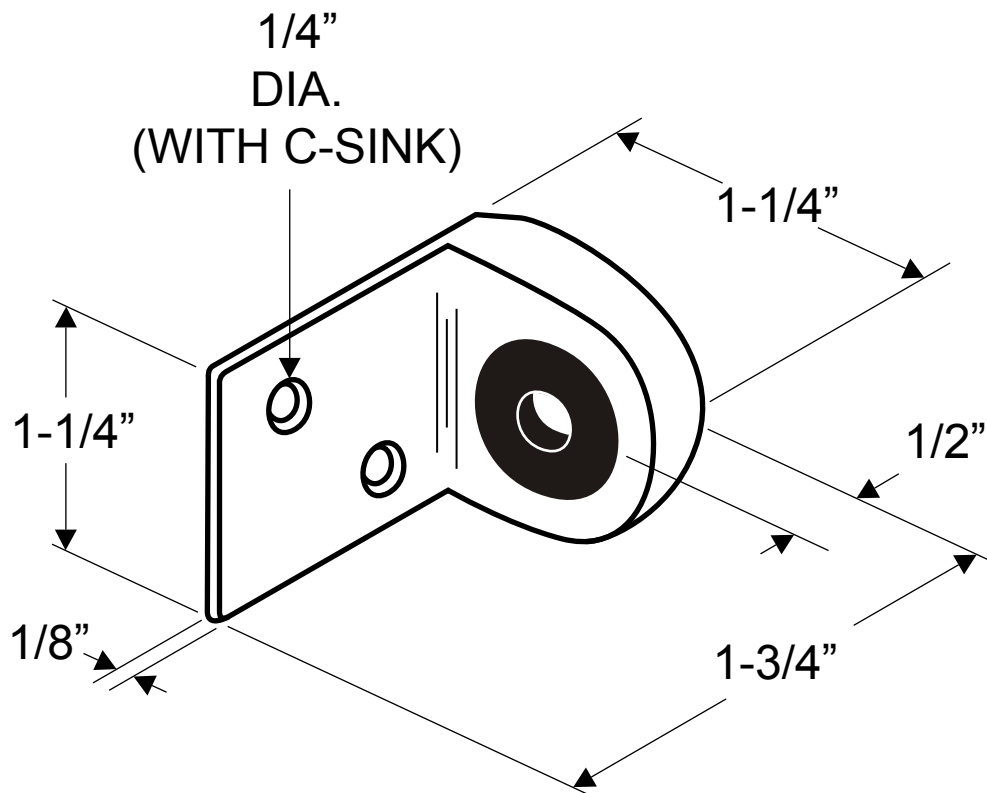

**5640, 5643
(STRIKE AND KEEPER - OUTSWING FLAT)**

NOTE: FLAT-BACKED FOR WALL MOUNTING.