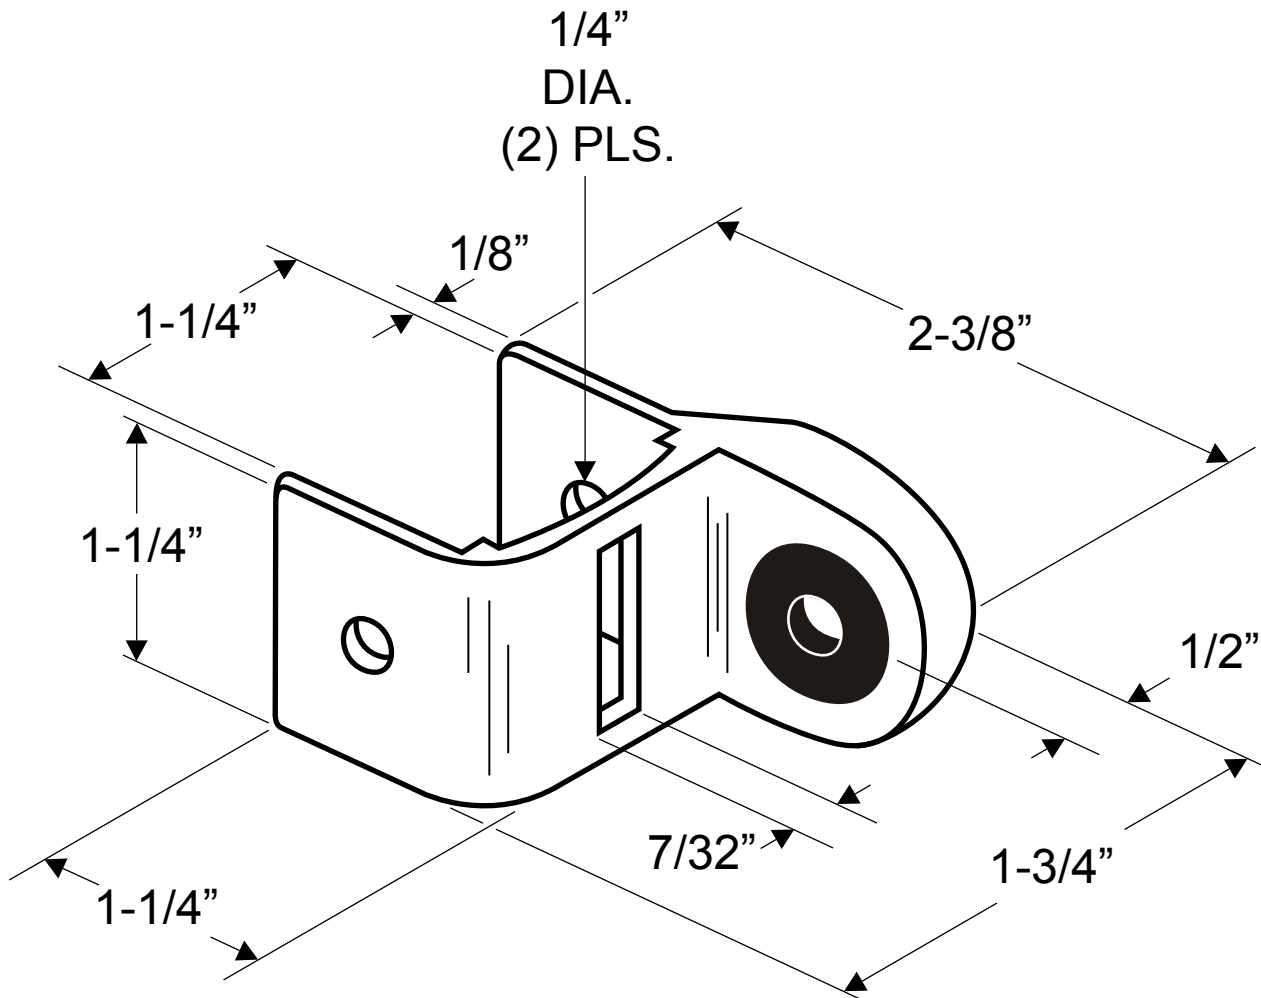

5520
(STRIKE AND KEEPER - INSWING/OUTSWING 1-1/4")

NOTE: FOR ROUND EDGE POST