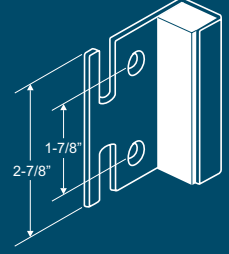

6469
INSWING

*ALL MATERIAL AT 14 GAUGE (.075") WITH #4 SATIN FINISH. ALL PARTS USE #6309 SLIDE LATCH (found on page 18)