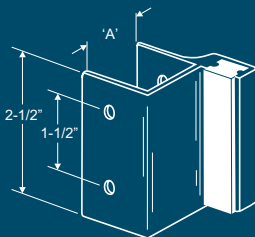

5110
INSWING