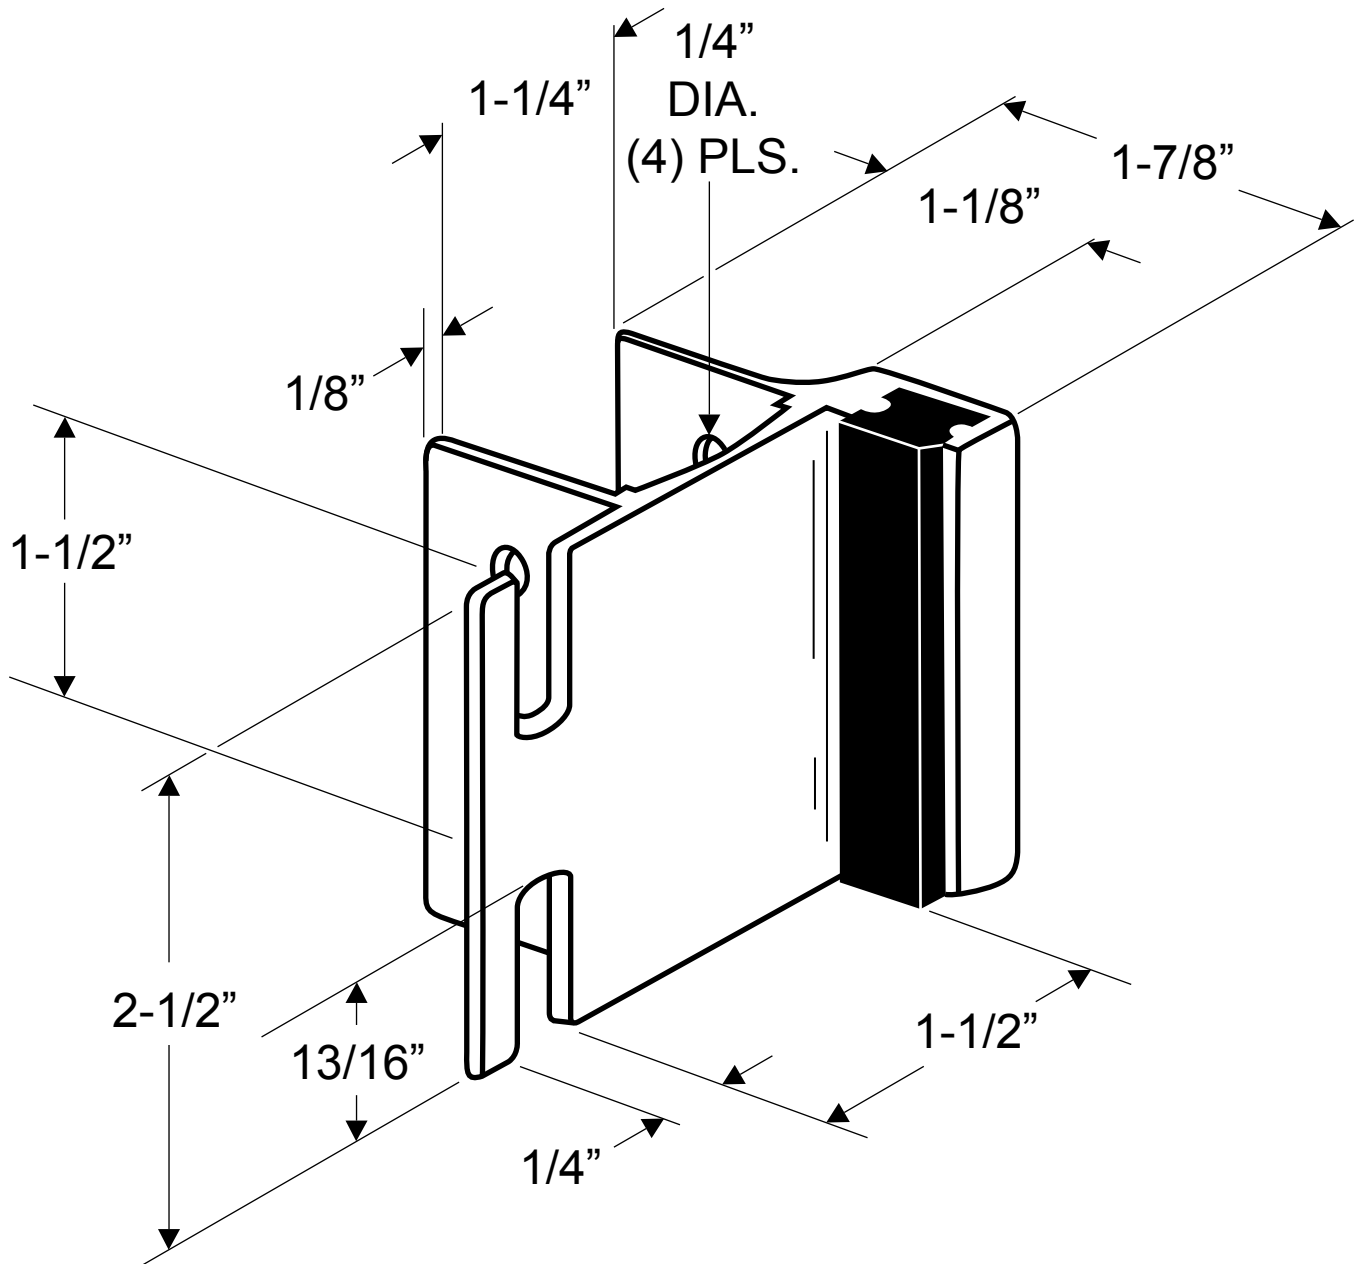

5330
(STRIKE AND KEEPER - INSWING 1-1/4")

NOTE: FOR ROUND EDGE POST