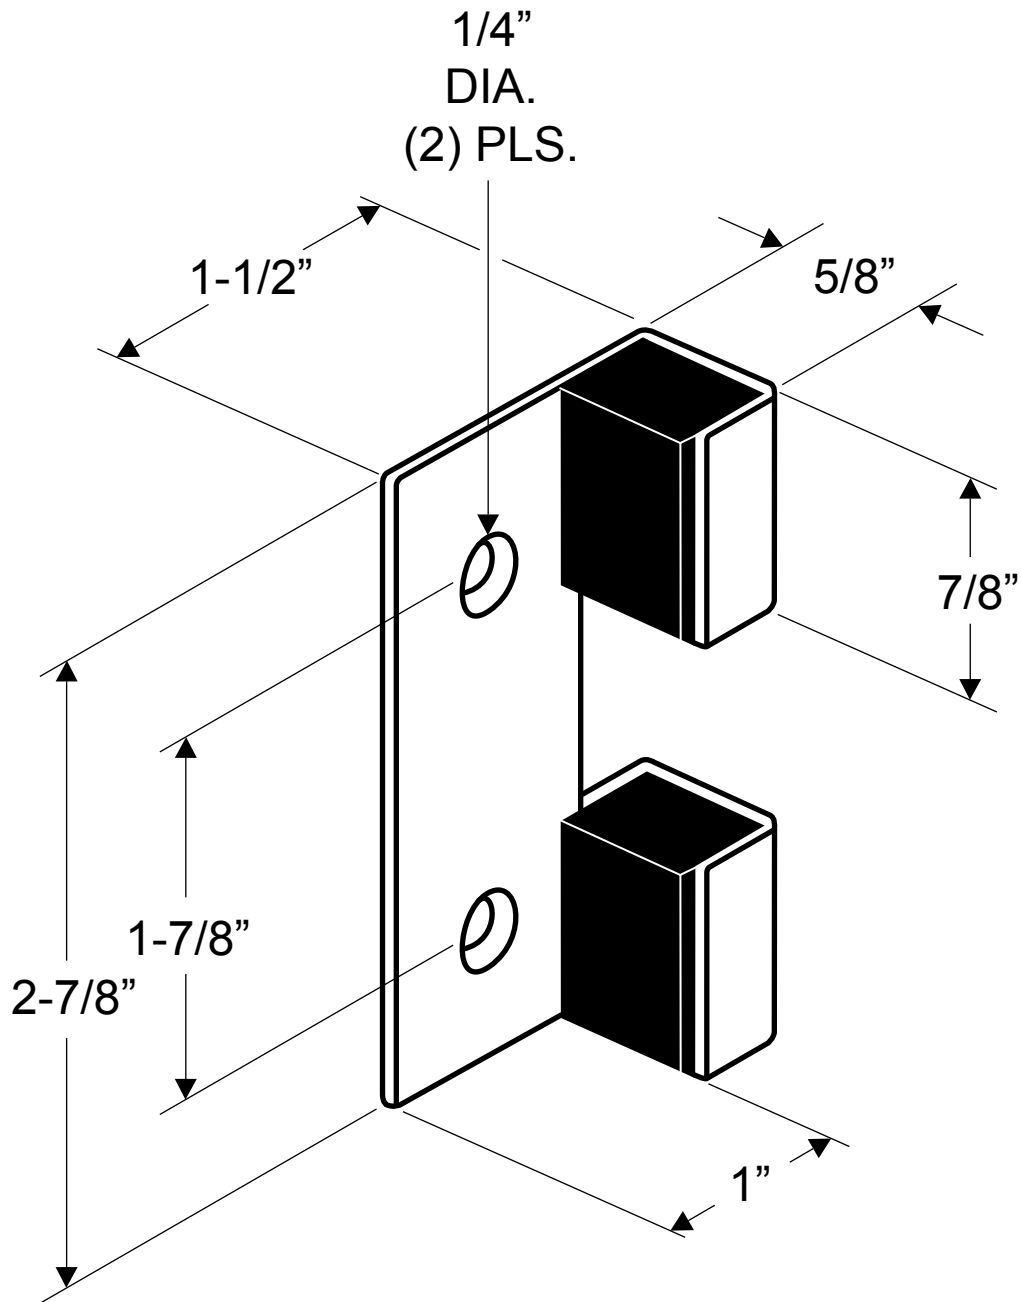

**5261009
(STRIKE AND KEEPER - OUTSWING 1")**

**NOTE: FLAT-BACKED FOR WALL MOUNTING.
14 GAUGE (.075\" THICK STAINLESS)**