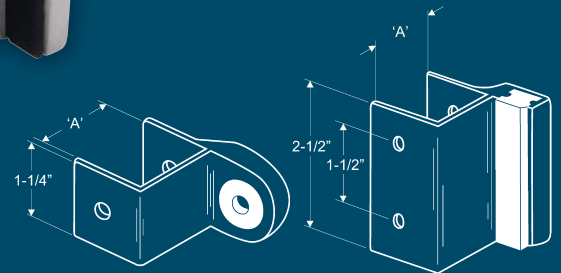

5898  
OUTSWING

5840  
IN or OUT

5970  
OUTSWING

5963  
IN or OUT

5630  
IN or OUT

5640  
OUTSWING

5983  
INSWING

5653  
INSWING

"A" POST SIZE	DESCRIPTION	CHROME PLATED ZAMAC	"SATIN" FINISH ZAMAC	CHROME PLATED BRASS	POLISHED BRASS	CAST STAINLESS STEEL	ALUMINUM EXTRUSION (CLEAR ANODIZE)	ALUMINUM EXTRUSION (BRITE-DIP)
3/4"	Inswing for Slide Latch					4903		
1"		5620				5623	5624	5628
1-1/8"		56104						
1-1/4"		5110	5118	5111	5112	5113		
3/4"	Outswing for Slide Latch					4913		
1"		5720				5723	5724	5728
1-1/8"		57104						
1-1/4"		5210	5218	5211	5212	5213		
1"	Inswing or Outswing for Concealed Latches	5730				5733		
1-1/4"		5230		5231	5232	5233		
3/4"	Inswing for Throw Latch (Emergency Access)					4903		
1"		5820				5823	5824	
1-1/4"		5340		5341	5342	5343		
FLATS								
ALL	Inswing for Slide Latch	5140	5148	5141	5142	5143	5144	85148
ALL	Inswing or Outswing for Concealed Latches	5240		5241	5242	5243		
ALL	Outswing for Slide Latch	5260		5261	5262	5263	5264	85268
ALL	Inswing for Throw Latch (Emergency Access)							
		5280		5281	5282	5283		
HALVES & SETS								
ALL	Inswing Keeper for Slide Latch	5160		5161	5162	5163	5164	
ALL	Inswing or Outswing Strike for Slide Latches	5170		5171	5172	5173	5174	
ALL	Inswing Keeper for Throw Latch (Emergency Access)	5180		5181	5182	5183	5184	
ALL	Strike & Keeper 2 pc Pack (5160 & 5170)	5680				5683		
6" HIGH ALUMINUM								
1"	Inswing						5778	
1"	Outswing						5878	
	Inswing (Flat)						5798	
	Outswing (Flat)						5898	
1/2 HEIGHT								
1-1/4"	Inswing or Outswing for Concealed Latches	5960				5963		
1-1/4"		5970				5973		
1-1/4"	Inswing for Throw Latch (Emergency Access)	5980				5983		
1-1/4"	Inswing or Outswing for Concealed Latches (1-1/4" Doors)	5840						
1/2 HEIGHT-FLATS								
ALL	Inswing or Outswing for Concealed Latches	5630				5633		
ALL	Outswing for Slide Latch	5640				5643		
ALL	Inswing for Throw Latch (Emergency Access)	5650				5653		