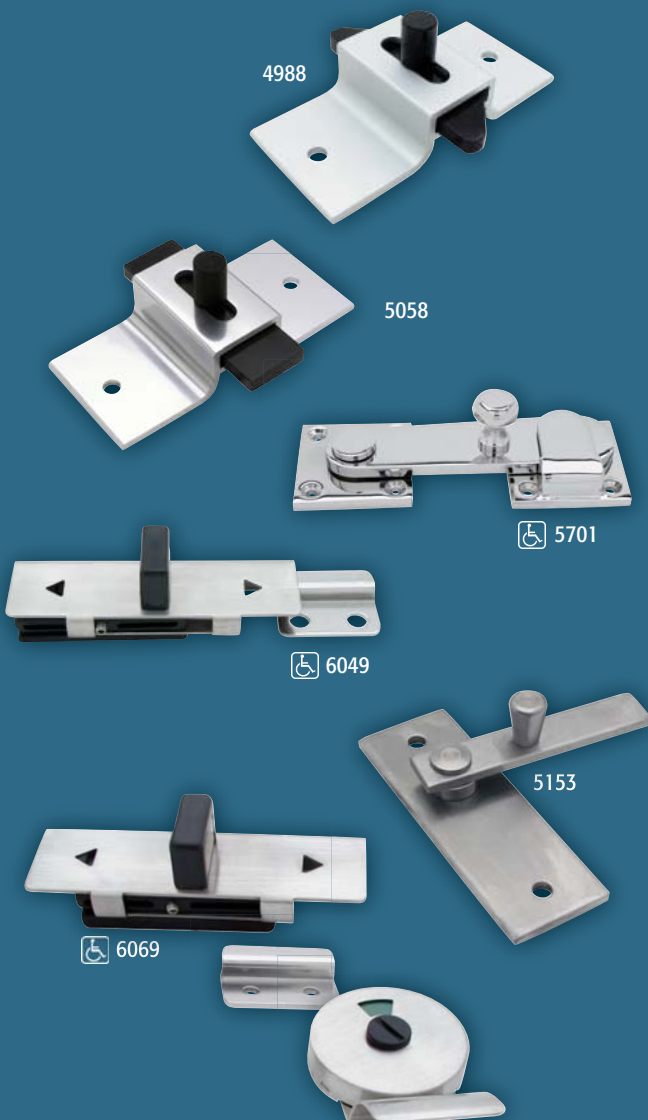

# Concealed Latches & Knob Sets

FOR 1" DOORS

CHROME PLATED ZAMAC	CONCEALED LATCHES	COMPONENTS		
		MALE KNOB	FEMALE KNOB	CONCEALED BAR
5080	Laminate Doors	51910	51900	51950
5090	Steel Doors - Flat Tip Bar	51910	51900	51920
5190	Steel Doors	51910	51900	52020
"ADA" DOORS				
6080	Laminate Doors	51910	51990	51950
6090	Steel Doors - Flat Tip Bar	51910	51990	51920
6190	Steel Doors	51910	51990	52020
8080	Laminate Doors	51910	2640	51950
8090	Steel Doors - Flat Tip Bar	51910	2640	51920
8190	Steel Doors	51910	2640	52020
SQUARE OPENINGS				
4230	Steel Doors	X	X	X
4240	Steel Doors with Indicator	X	X	X

CHROME PLATED ZAMAC	SATIN FINISH ZAMAC	KNOB SETS
6140	6148	Standard - For #6606 Housing
6150	6158	"ADA" - For #6606 Housing
6160		"ADA" - For #6626 Housing
6170		"ADA" - For #6626 Housing
LATCH HOUSING		
6606 *		For #6140 & 6150 Knob Sets * (Non-Plated)
INDIVIDUAL KNOBS		
MALE KNOBS		
1410		For #6626 Housing
1440		For #6160 Knob Set
1450		For #6636 Housing
2610		For #6170 Knob Set
FEMALE KNOBS		
1460		For #6626 Housing
2620		For #6160 & 6170 Knob Sets