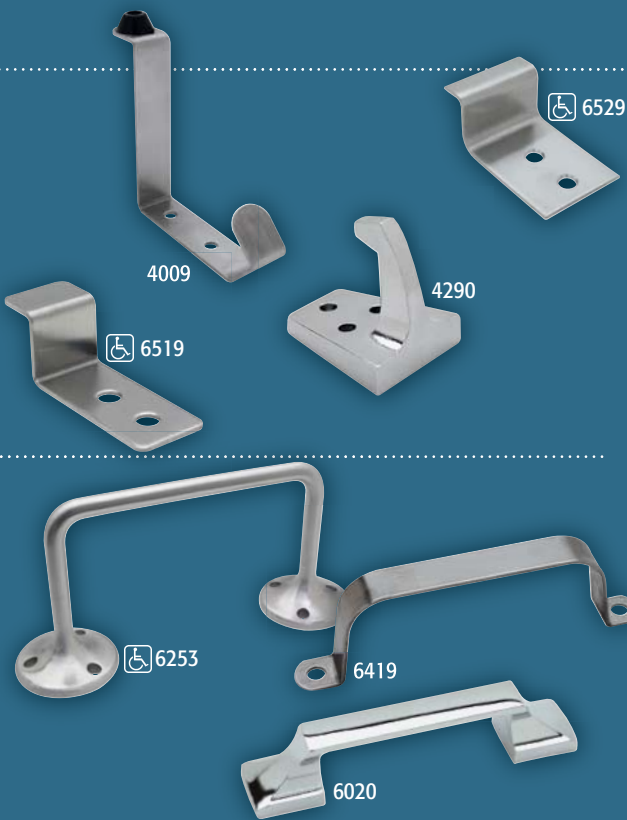

# Concealed Latches & Knob Sets

FOR 1" DOORS

CHROME PLATED ZAMAC	CONCEALED LATCHES	COMPONENTS		
		MALE KNOB	FEMALE KNOB	CONCEALED BAR
5080	Laminate Doors	51910	51900	51950
5090	Steel Doors - Flat Tip Bar	51910	51900	51920
5190	Steel Doors	51910	51900	52020
"ADA" DOORS				
6080	Laminate Doors	51910	51990	51950
6090	Steel Doors - Flat Tip Bar	51910	51990	51920
6190	Steel Doors	51910	51990	52020
8080	Laminate Doors	51910	2640	51950
8090	Steel Doors - Flat Tip Bar	51910	2640	51920
8190	Steel Doors	51910	2640	52020
SQUARE OPENINGS				
4230	Steel Doors	X	X	X
4240	Steel Doors with Indicator	X	X	X

CHROME PLATED ZAMAC	SATIN FINISH ZAMAC	KNOB SETS
6140	6148	Standard - For #6606 Housing
6150	6158	"ADA" - For #6606 Housing
6160		"ADA" - For #6626 Housing
6170		"ADA" - For #6626 Housing
LATCH HOUSING		
6606 *		For #6140 & 6150 Knob Sets * (Non-Plated)
INDIVIDUAL KNOBS		
MALE KNOBS		
1410		For #6626 Housing
1440		For #6160 Knob Set
1450		For #6636 Housing
2610		For #6170 Knob Set
FEMALE KNOBS		
1460		For #6626 Housing
2620		For #6160 & 6170 Knob Sets