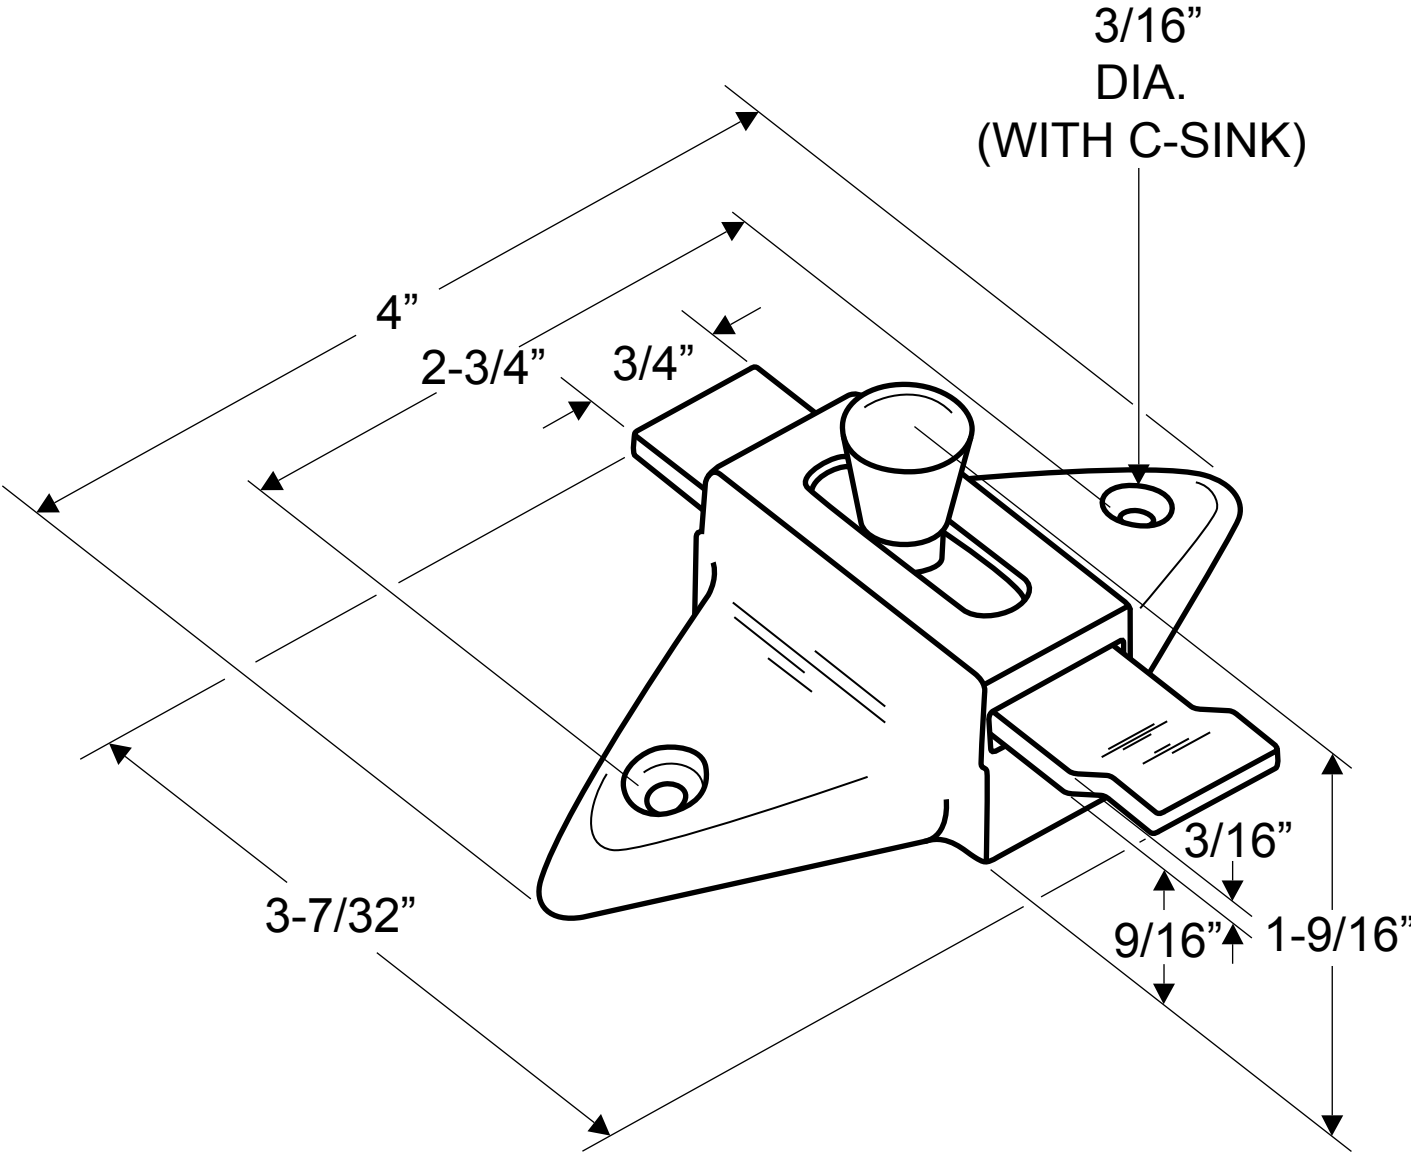

**5040, 5041, 5042, 5043
(SLIDE LATCH)**

**NOTE: STANDARD FOR 6200 DOOR PULL
SLIDE DISTANCE 15/16"**