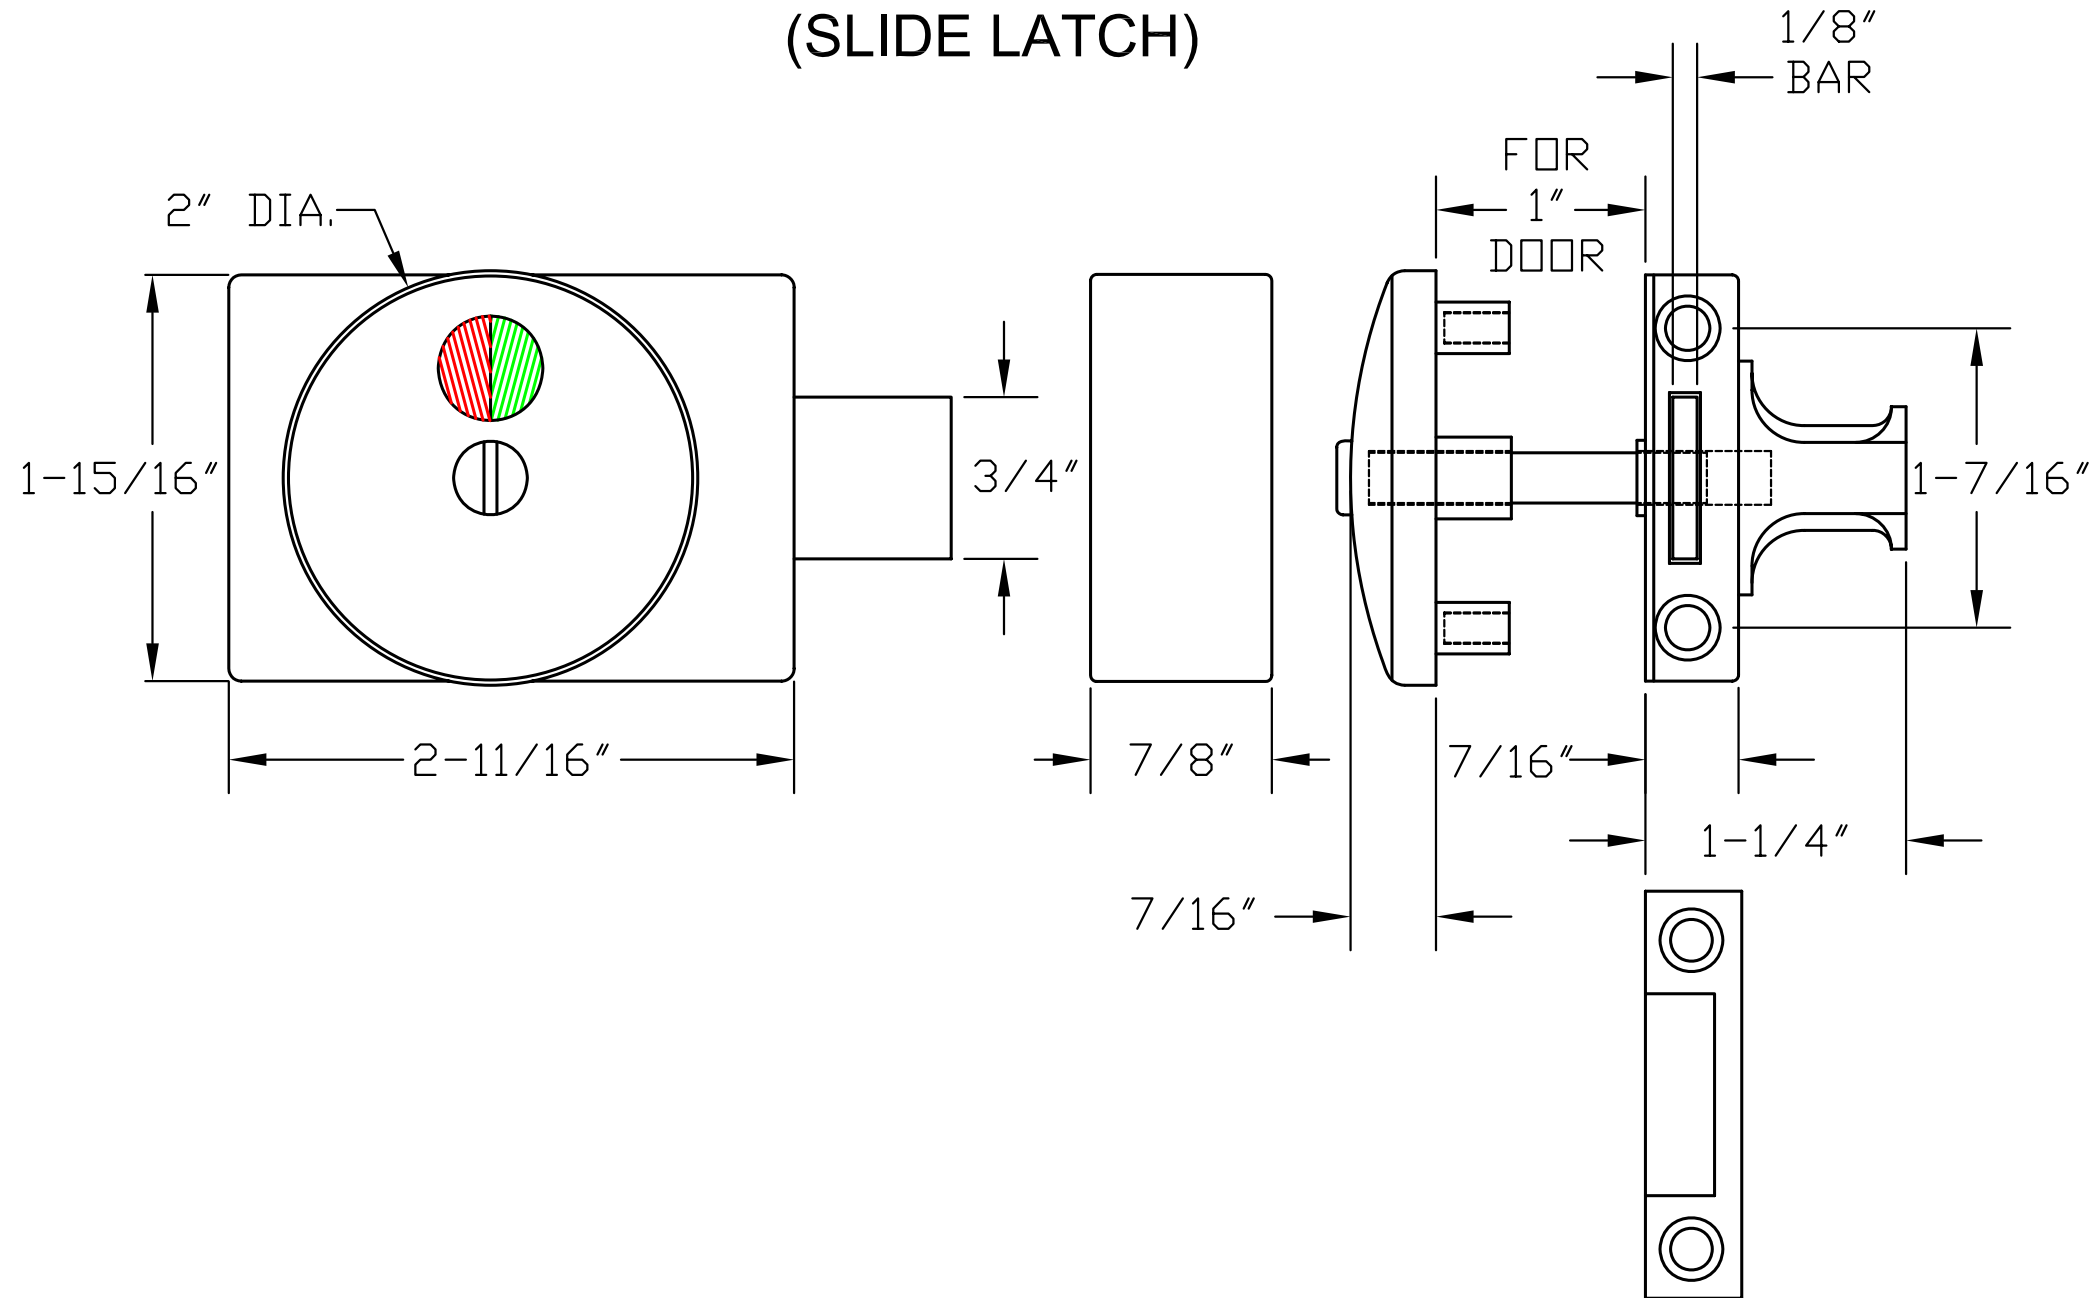

4770, 4778 (SLIDE LATCH)

NOTE: SLIDE BAR TRAVEL IS 3/4".