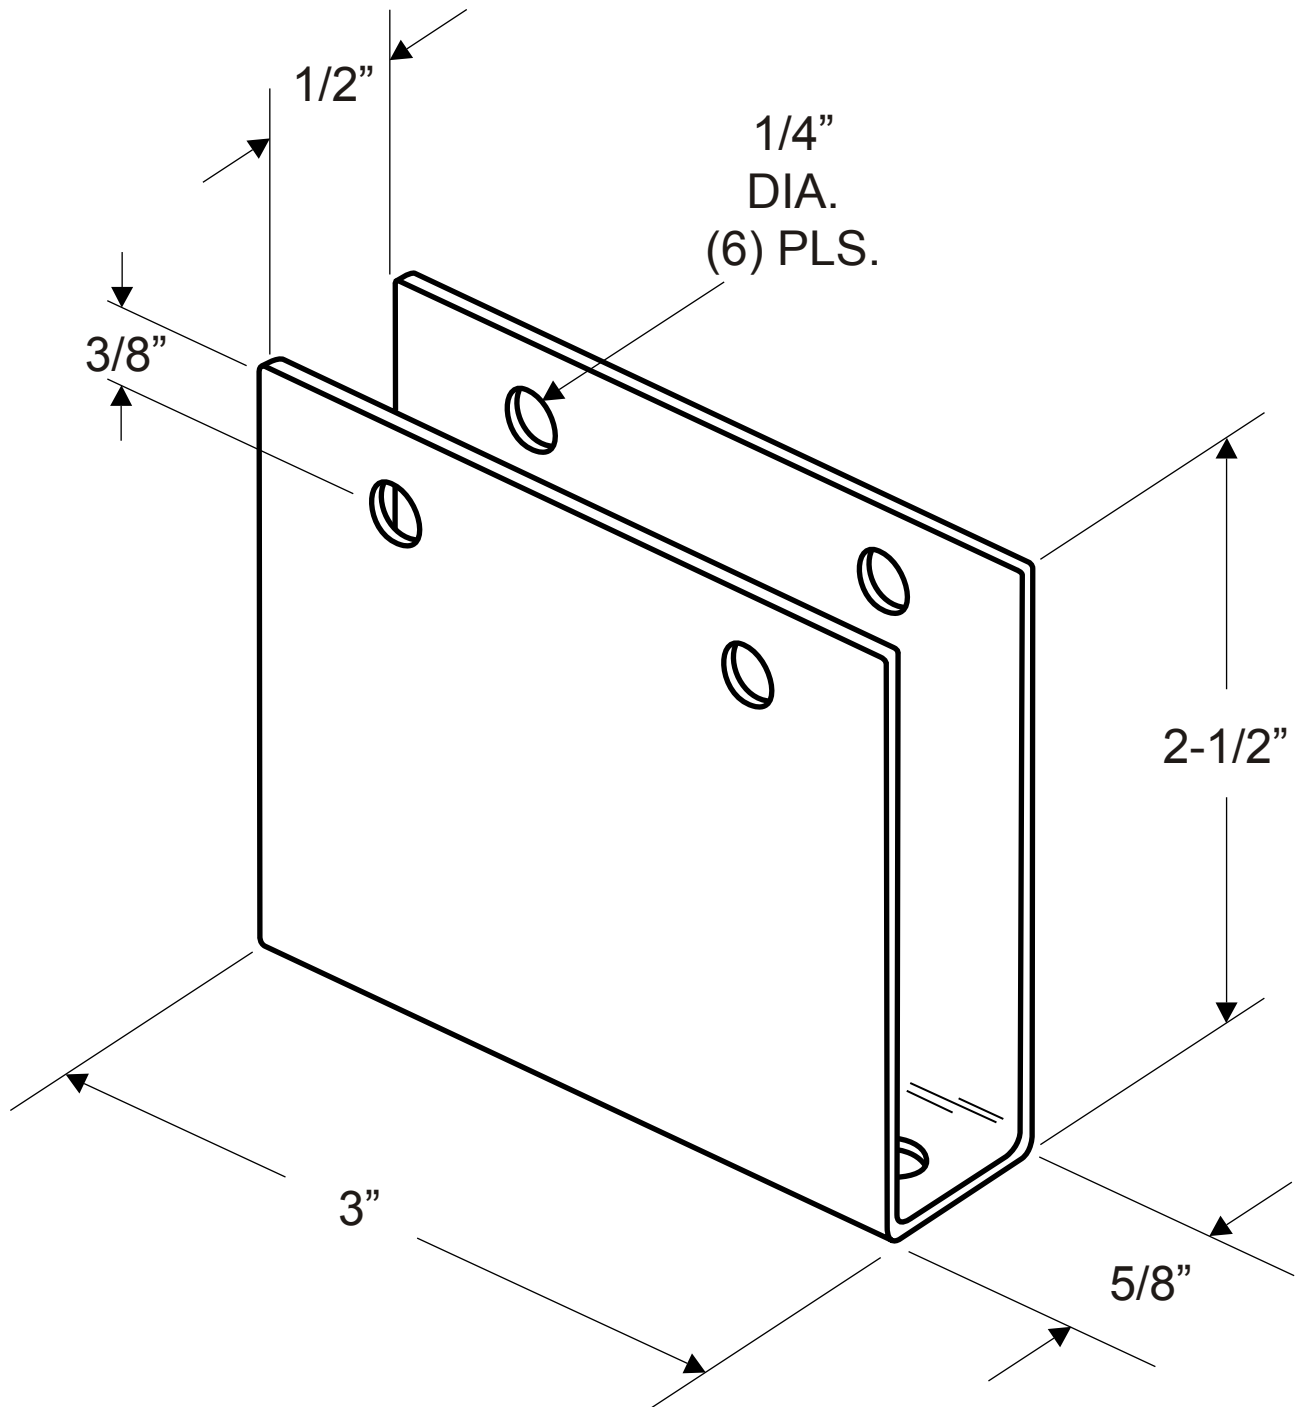

2189
(U-BRACKET DOUBLE HIGH X-LONG 1/2")

NOTE: 14 GAUGE (.075" THICK STAINLESS)
TWO HOLES IN BASE