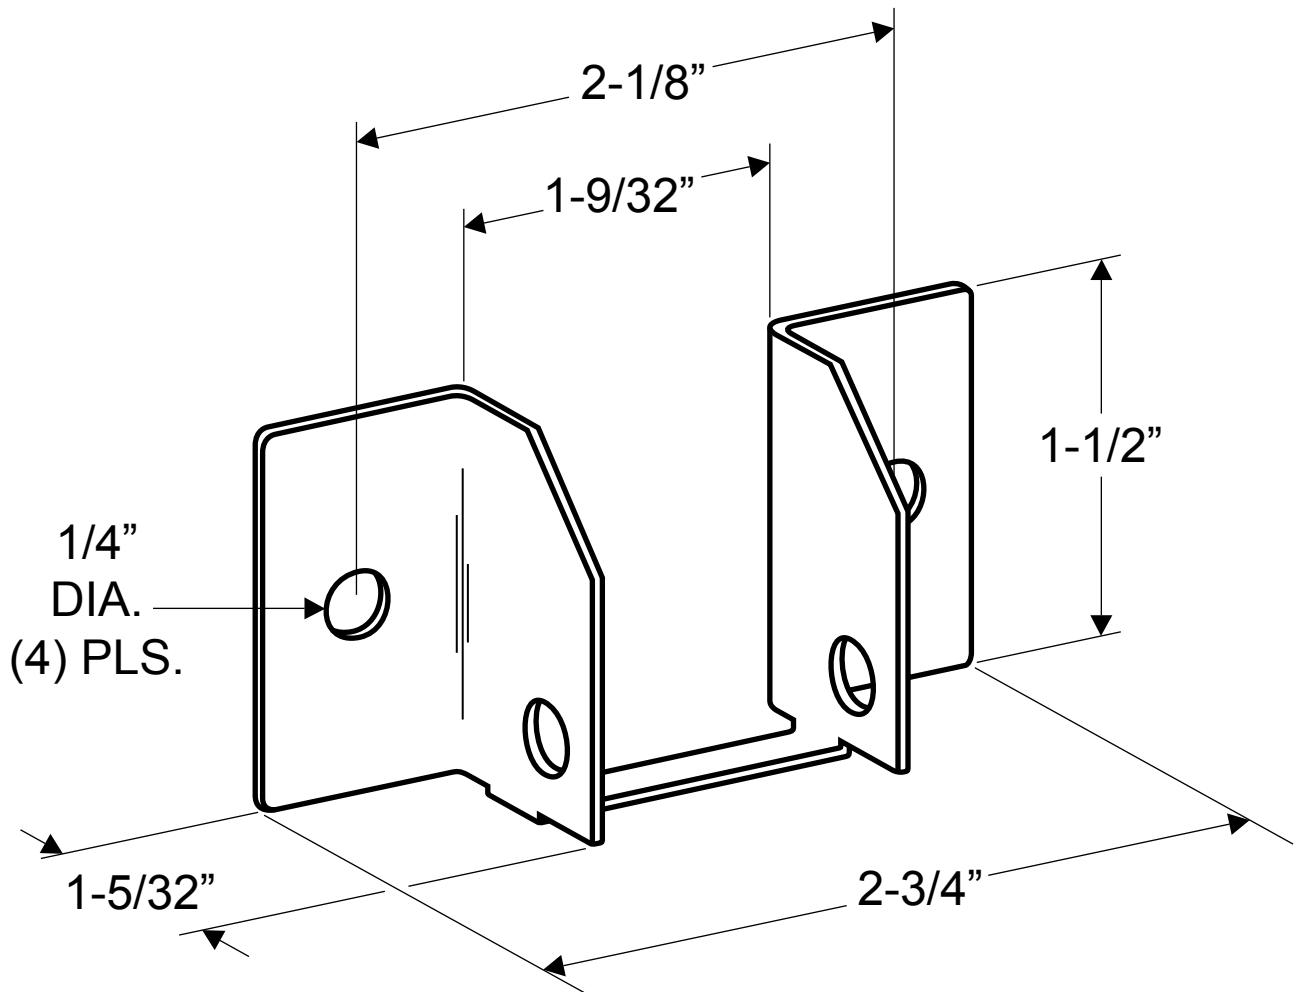

**2129
(HEADRAIL BRACKET)**

NOTE: 16 GAUGE (.063" THICK STAINLESS)