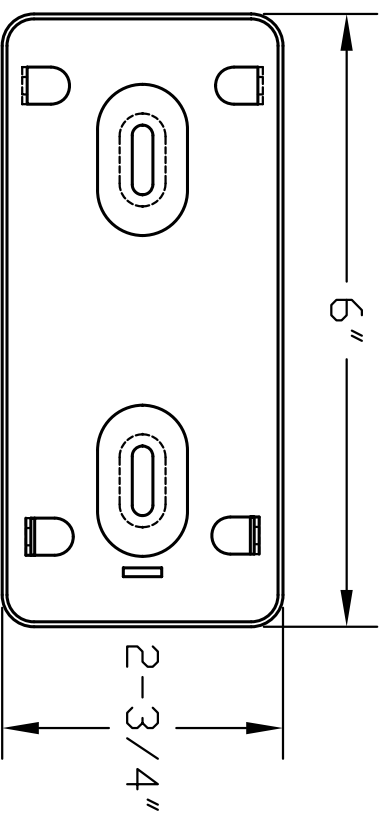

7359 (PAPER HOLDER-SINGLE)

NOTE: (2) #10 X 5/8" PHILLIPS
PAN HEAD SCREWS INCLUDED.