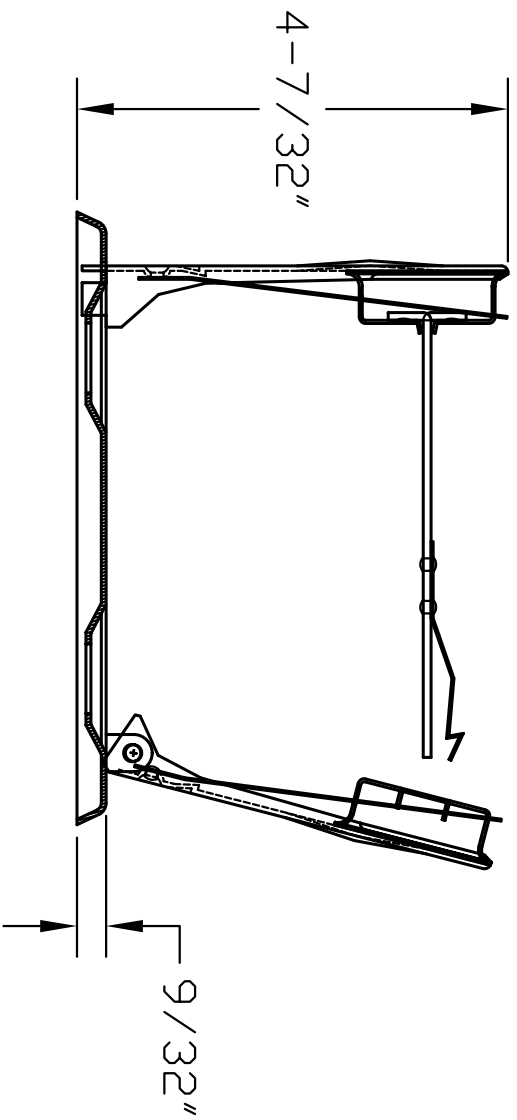

7359 (PAPER HOLDER-SINGLE)

NOTE: (2) #10 X 5/8" PHILLIPS
PAN HEAD SCREWS INCLUDED.