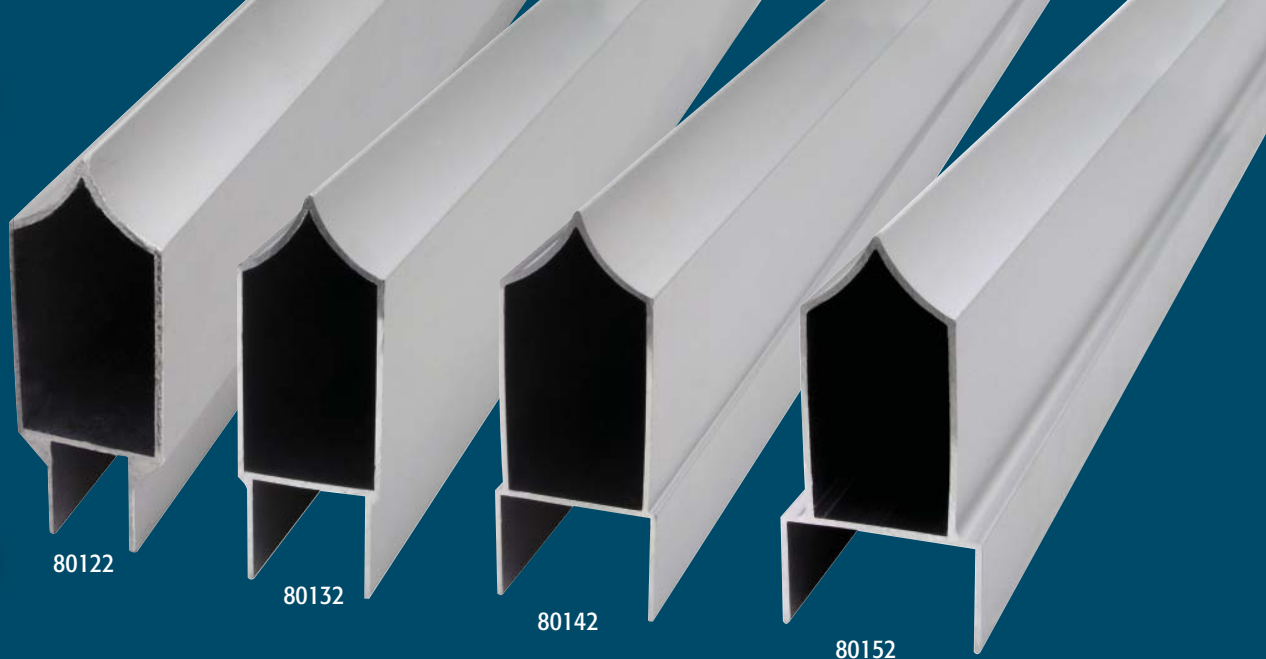

80122

80132

80142

80152

HEADRAIL CONNECTORS & BRACKETS

POST SIZE	CHROME PLATED ZAMAC	ANODIZED ALUMINUM EXTRUSION	STAMPED STAINLESS STEEL	DESCRIPTION
3/4"		15762		Headrail Connector Pack (with Fasteners)
1"		15772		Headrail Connector Pack (with Fasteners)
1-1/4"		15782		Headrail Connector Pack (with Fasteners)
1/2"		80022		Anti-Grip - 8-1/2' Long
3/4"		80032		Anti-Grip - 8-1/2' Long
1"		80042		Anti-Grip - 8-1/2' Long
1-1/4"		80052		Anti-Grip - 8-1/2' Long
1/2"		80122		Anti-Grip - 10" Long
3/4"		80132		Anti-Grip - 10' Long
1"		80142		Anti-Grip - 10' Long
1-1/4"		80152		Anti-Grip - 10' Long
1"	2110			Headrail Bracket (ASP)
1"			2139	Headrail Bracket (Mini)
1"	2150		2169	Headrail Bracket
1-1/4"	2170	2172 *	2179	Headrail Bracket * (Silver Painted)