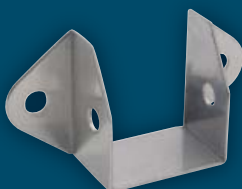

2110

2139

2150

2169

80122

80132

80142

80152

## HEADRAIL CONNECTORS & BRACKETS

POST SIZE	CHROME PLATED ZAMAC	ANODIZED ALUMINUM EXTRUSION	STAMPED STAINLESS STEEL	DESCRIPTION
3/4"		15762		Headrail Connector Pack (with Fasteners)
1"		15772		Headrail Connector Pack (with Fasteners)
1-1/4"		15782		Headrail Connector Pack (with Fasteners)
1/2"		80022		Anti-Grip - 8-1/2' Long
3/4"		80032		Anti-Grip - 8-1/2' Long
1"		80042		Anti-Grip - 8-1/2' Long
1-1/4"		80052		Anti-Grip - 8-1/2' Long
1/2"		80122		Anti-Grip - 10" Long
3/4"		80132		Anti-Grip - 10' Long
1"		80142		Anti-Grip - 10' Long
1-1/4"		80152		Anti-Grip - 10' Long
1"	2110			Headrail Bracket (ASP)
1"			2139	Headrail Bracket (Mini)
1"	2150		2169	Headrail Bracket
1-1/4"	2170	2172 *	2179	Headrail Bracket * (Silver Painted)