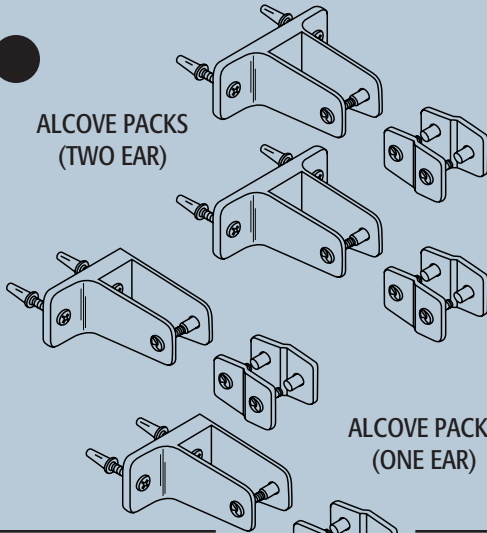

All packs are supplied with mounting hardware

ALCOVE PACKS

ALCOVE PACKS (TWO EAR)

ALCOVE PACKS (ONE EAR)

PANEL SIZE	POST SIZE	PART#				CONTENTS						ALSO AVAILABLE IN					BRACKET TYPE		
		CHROME PLATED ZAMAC	WALL BRACKET	ALCOVE CLIP	HEADRAIL BRACKET	CHROME PLATED BRASS	POLISHED BRASS	CAST STAINLESS STEEL	ALUMINUM EXTRUSION	STAMPED STAINLESS STEEL	CHROME PLATED ZAMAC	WALL BRACKET	ALCOVE CLIP	HEADRAIL BRACKET	CHROME PLATED BRASS	POLISHED BRASS		CAST STAINLESS STEEL	ALUMINUM EXTRUSION
ALL	1/4"	Offsets	15300		8340					15301	15302	15303						15309	
1/2"	3/4"		15350	1560	8340							15353						15359	2-EAR
3/4"	3/4"		15660	1623	8369							15663						15669	2-EAR
3/4"	1"		15310	1620	8340							15313						15319	2-EAR
3/4"	1"		15680	1640	8340														1-EAR
7/8"	1"		15320	1630	8340					15321	15322	15323						15329	2-EAR
7/8"	1"		15380	1630	8340	2170													2-EAR
7/8"	1"		15690	1650	8340														1-EAR
1"	1"		15670	1760	8369													15679	1-EAR
1"	1-1/4"		15330	1750	8340					15331	15332	15333	15334					15339	2-EAR
1"	1-1/4"		15360	1760	8340					15361	15362	15363	15364					15369	1-EAR
1"	1-1/4"		15370	1750	1550														2-EAR