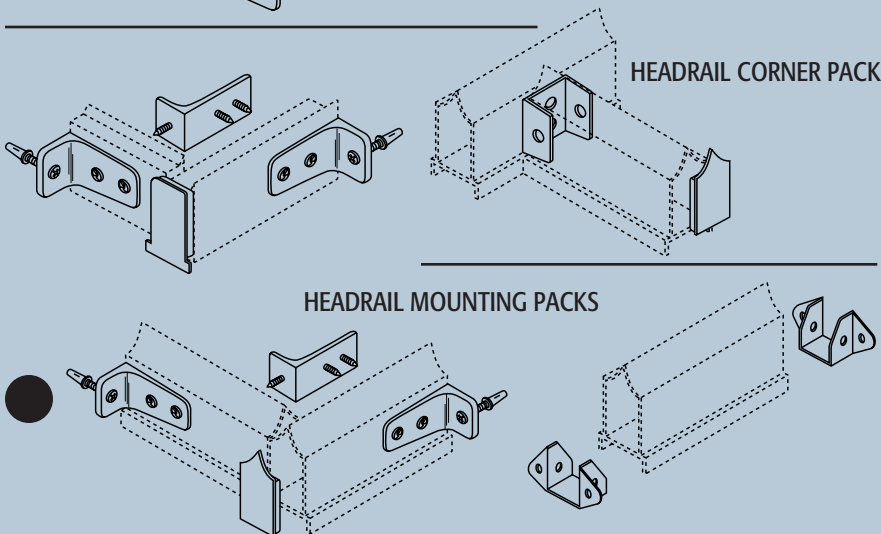

URINAL SCREEN PACKS

URINAL SCREEN PACKS

SCREEN SIZE	PART#		CONTENTS				ALSO AVAILABLE IN				BRACKET TYPE				
	CHROME PLATED ZAMAC	WALL BRACKET	CHROME PLATED BRASS	POLISHED BRASS	CAST STAINLESS STEEL	ALUMINUM EXTRUSION	STAMPED STAINLESS STEEL	CHROME PLATED ZAMAC	WALL BRACKET	CHROME PLATED BRASS		POLISHED BRASS	CAST STAINLESS STEEL	ALUMINUM EXTRUSION	STAMPED STAINLESS STEEL
ALL	15470	1320	15471	15472	15473			15479						15479	ANGLE X-LONG
1/2"	15390	1480			15393			15399						15399	
3/4"	15410	1590			15413			15419						15419	
7/8"	15420	1600	15421	15422	15423			15429						15429	
1"	15430	1610	15431	15432	15433	15434		15439						15439	
1"	15440	1280	15441	15442	15443			15449						15449	2-PC X-LONG
1"	15510	1280	15511	15512	15513			15519						15519	X-LONG
1-1/4"	15450	107720	15451	15452	15453			15459						15459	
1-1/4"	15460	1330						15469						15469	2-PC X-LONG
1-1/4"	15500	1330						15509						15509	X-LONG

ANGLE BRACKET PACKS

ANGLE BRACKET PACKS

PANEL SIZE	PART#		CONTENTS		ALSO AVAILABLE IN			
	CHROME PLATED ZAMAC	WALL BRACKET	CHROME PLATED BRASS	POLISHED BRASS	CAST STAINLESS STEEL	ALUMINUM EXTRUSION	STAMPED STAINLESS STEEL	
ALL	15480	1320 (2-SET) X-LONG	15481		15483		15489	
ALL	15490	1320 (1-SET) X-LONG	15491	15492	15493		15499	
ALL	15520	1860 (2-SET)	15521	15522	15523		15529	
ALL	15530	1860 (1-SET)	15531	15532	15533		15539	

HEADRAIL MOUNTING PACKS

HEADRAIL CORNER PACK

HEADRAIL CORNER PACKS

PANEL SIZE	PART #		CONTENTS			ALSO AVAILABLE IN		
	CHROME PLATED ZAMAC	U-BRACKET	END PLUG	CAST STAINLESS STEEL	ALUMINUM EXTRUSION	STAMPED STAINLESS STEEL		
ALL	15800	1910	6675	15803	15804	15809		