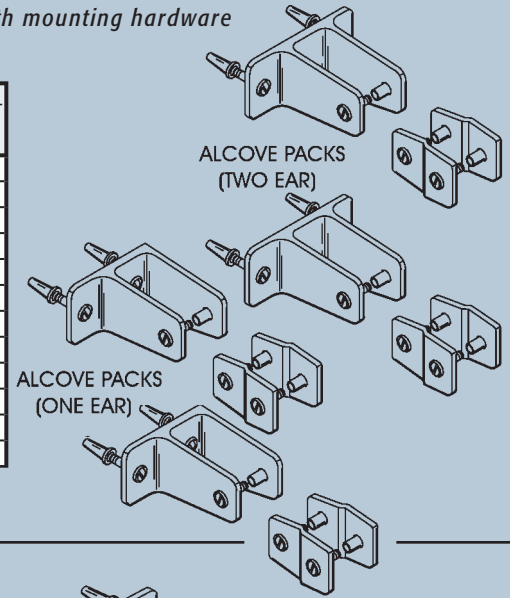

ALCOVE PACKS

All packs are supplied with mounting hardware

PANEL SIZE	POST SIZE	PART#						CONTENTS			
		CHROME PLATED ZAMAC	CHROME PLATED BRASS	POLISHED BRASS	CAST STAINLESS STEEL	ALUMINUM EXTRUSION	STAMPED STAINLESS STEEL	WALL BRACKET	ALCOVE CLIP	HEADRAIL BRACKET	BRACKET TYPE
1/4" Offset		15300	15301	15302	15303		15309		8340		
1/2"	3/4"	15350			15353		15359	1560	8340		2-EAR
3/4"	3/4"	15660			15663		15669	1620	8369		2-EAR
3/4"	1"	15310			15313		15319	1620	8340		2-EAR
3/4"	1"	15680						1640	8340		1-EAR
7/8"	1"	15320	15321	15322	15323		15329	1630	8340		2-EAR
7/8"	1"	15380						1630	8340	2170	2-EAR
7/8"	1"	15690						1650	8340		1-EAR
1"	1"	15670					15679	1760	8369		1-EAR
1"	1-1/4"	15330	15331	15332	15333	15334	15339	1750	8340		2-EAR
1"	1-1/4"	15360	15361	15362	15363	15364	15369	1760	8340		1-EAR
1"	1-1/4"	15370						1750	1550		2-EAR

URINAL SCREEN PACKS

SCREEN SIZE	PART#						WALL BRACKET	BRACKET TYPE
	CHROME PLATED ZAMAC	CHROME PLATED BRASS	POLISHED BRASS	CAST STAINLESS STEEL	ALUMINUM EXTRUSION	STAMPED STAINLESS STEEL		
ALL	15470	15471	15472	15473		15479	1320	ANGLE X-LONG
1/2"	15390			15393		15399	1480	
3/4"	15410			15413		15419	1590	
7/8"	15420	15421	15422	15423		15429	1600	
1"	15430	15431	15432	15433	15434	15439	1610	
1"	15440	15441	15442	15443		15449	1280	2-PC X-LONG
1"	15510	15511	15512	15513		15519	1280	X-LONG
1-1/4"	15450	15451	15452	15453		15459	107720	
1-1/4"	15460					15469	1330	2-PC X-LONG
1-1/4"	15500					15509	1330	X-LONG

ANGLE BRACKET PACKS

PANEL SIZE	PART#						WALL BRACKET
	CHROME PLATED ZAMAC	CHROME PLATED BRASS	POLISHED BRASS	CAST STAINLESS STEEL	ALUMINUM EXTRUSION	STAMPED STAINLESS STEEL	
ALL	15480	15481		15483		15489	1320 (2-SET) X-LONG
ALL	15490	15491	15492	15493		15499	1320 (1-SET) X-LONG
ALL	15520	15521	15522	15523		15529	1860 (2-SET)
ALL	15530	15531	15532	15533		15539	1860 (1-SET)