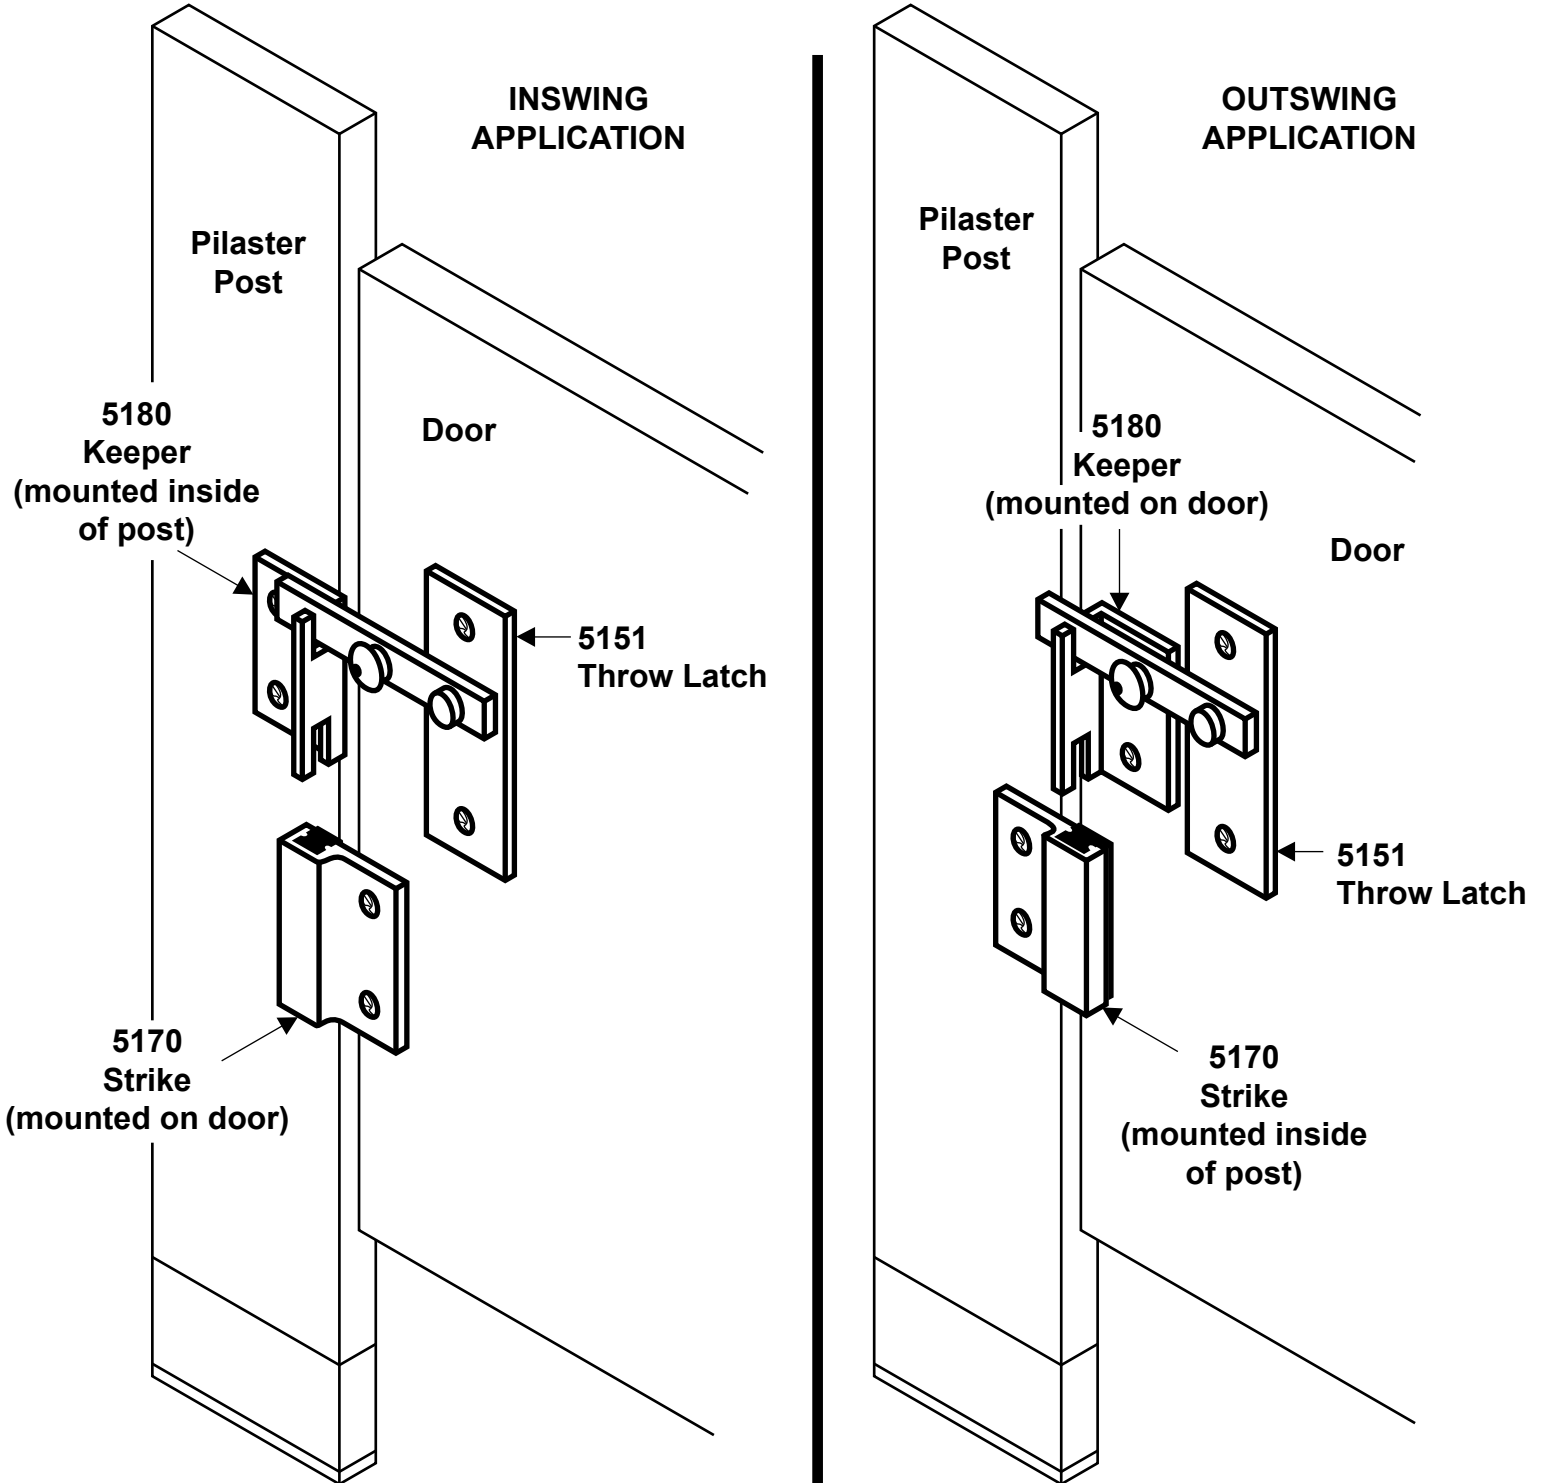

INSTRUCTIONS FOR INSTALLING 15600, 15601, 15603 THROW LATCH PACK

**NOTE: 5400 DOOR PULL MOUNTED ON OUTSIDE OF DOOR
(HOLES ARE TO LINE UP WITH HOLES ON MOUNTING
PLATE OF THROW LATCH)**