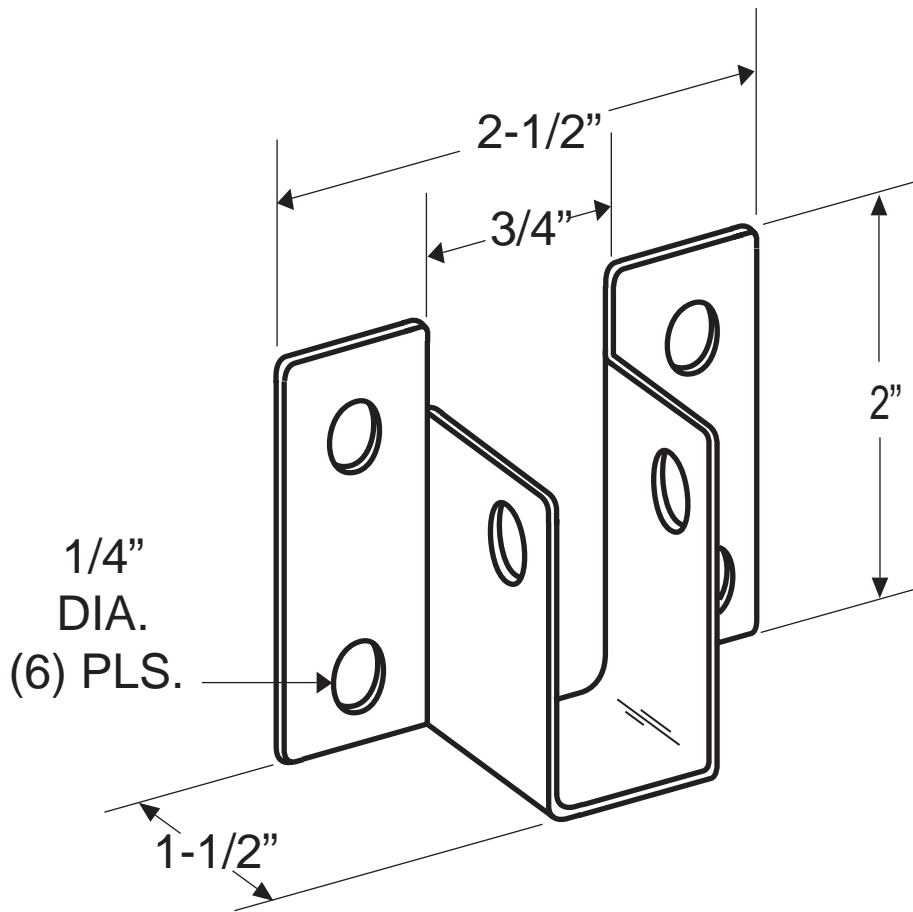

**134349  
(PANEL BRACKET 3/4")**

**NOTE: 18 GAUGE (.05" THICK STAINLESS)**