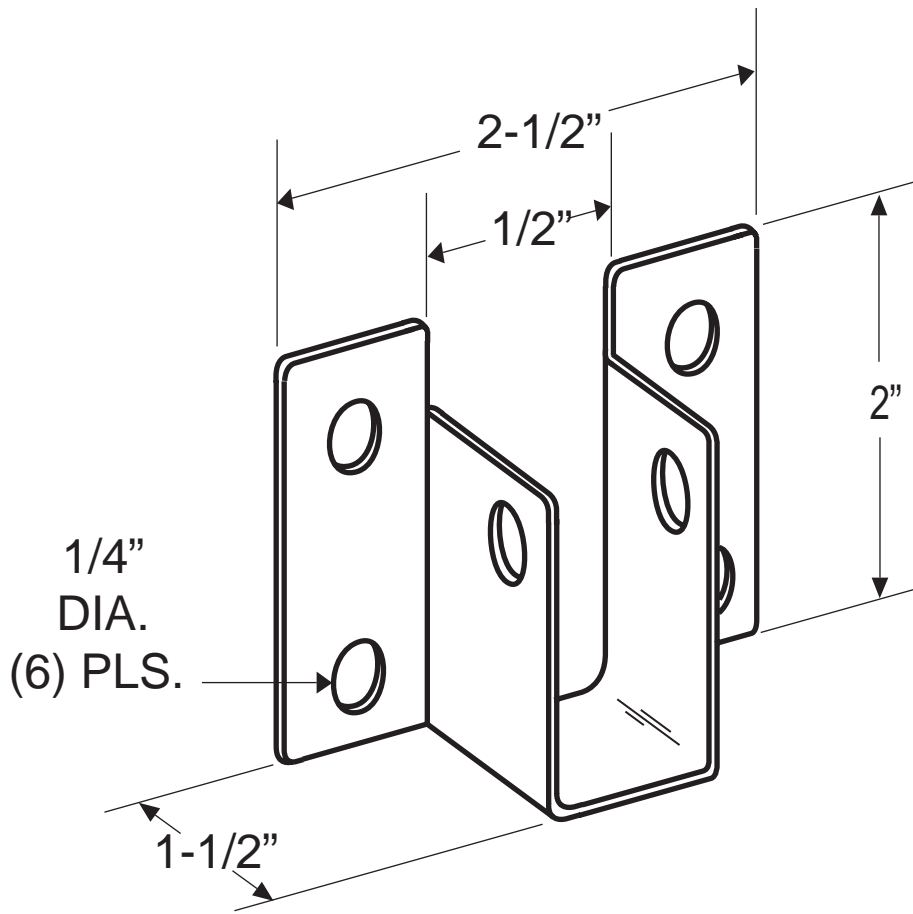

**134339
(PANEL BRACKET 1/2")**

NOTE: 18 GAUGE (.05" THICK STAINLESS)