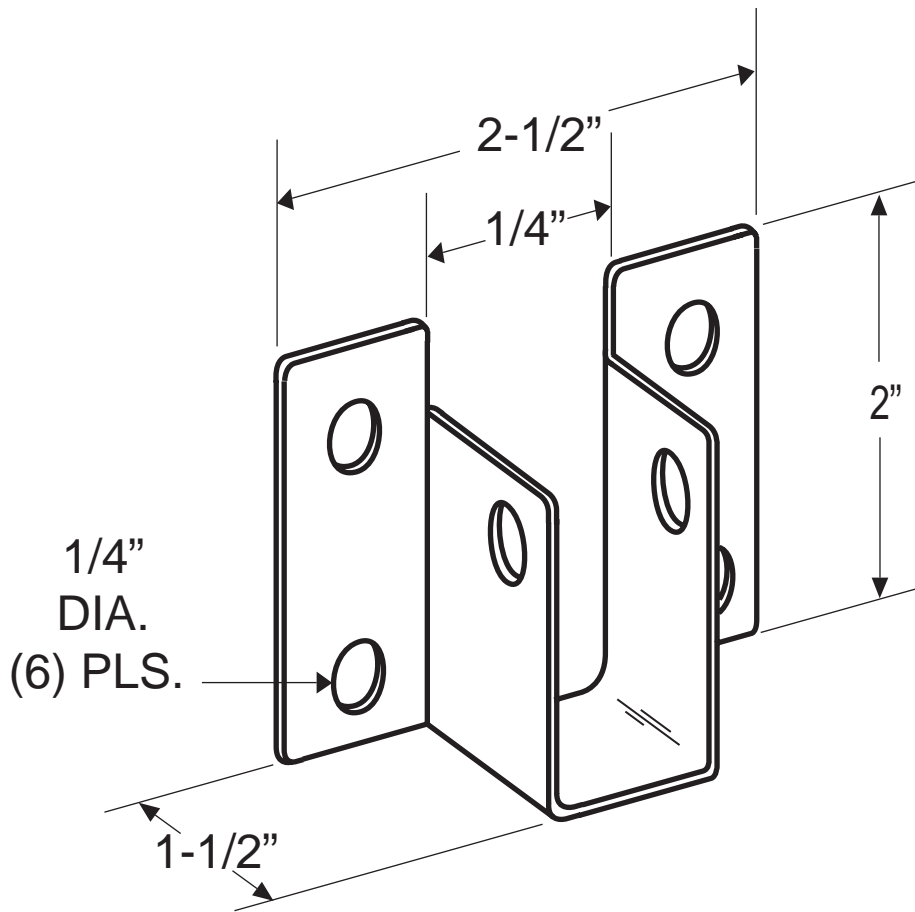

**134329
(PANEL BRACKET 1/4")**

NOTE: 18 GAUGE (.05" THICK STAINLESS)