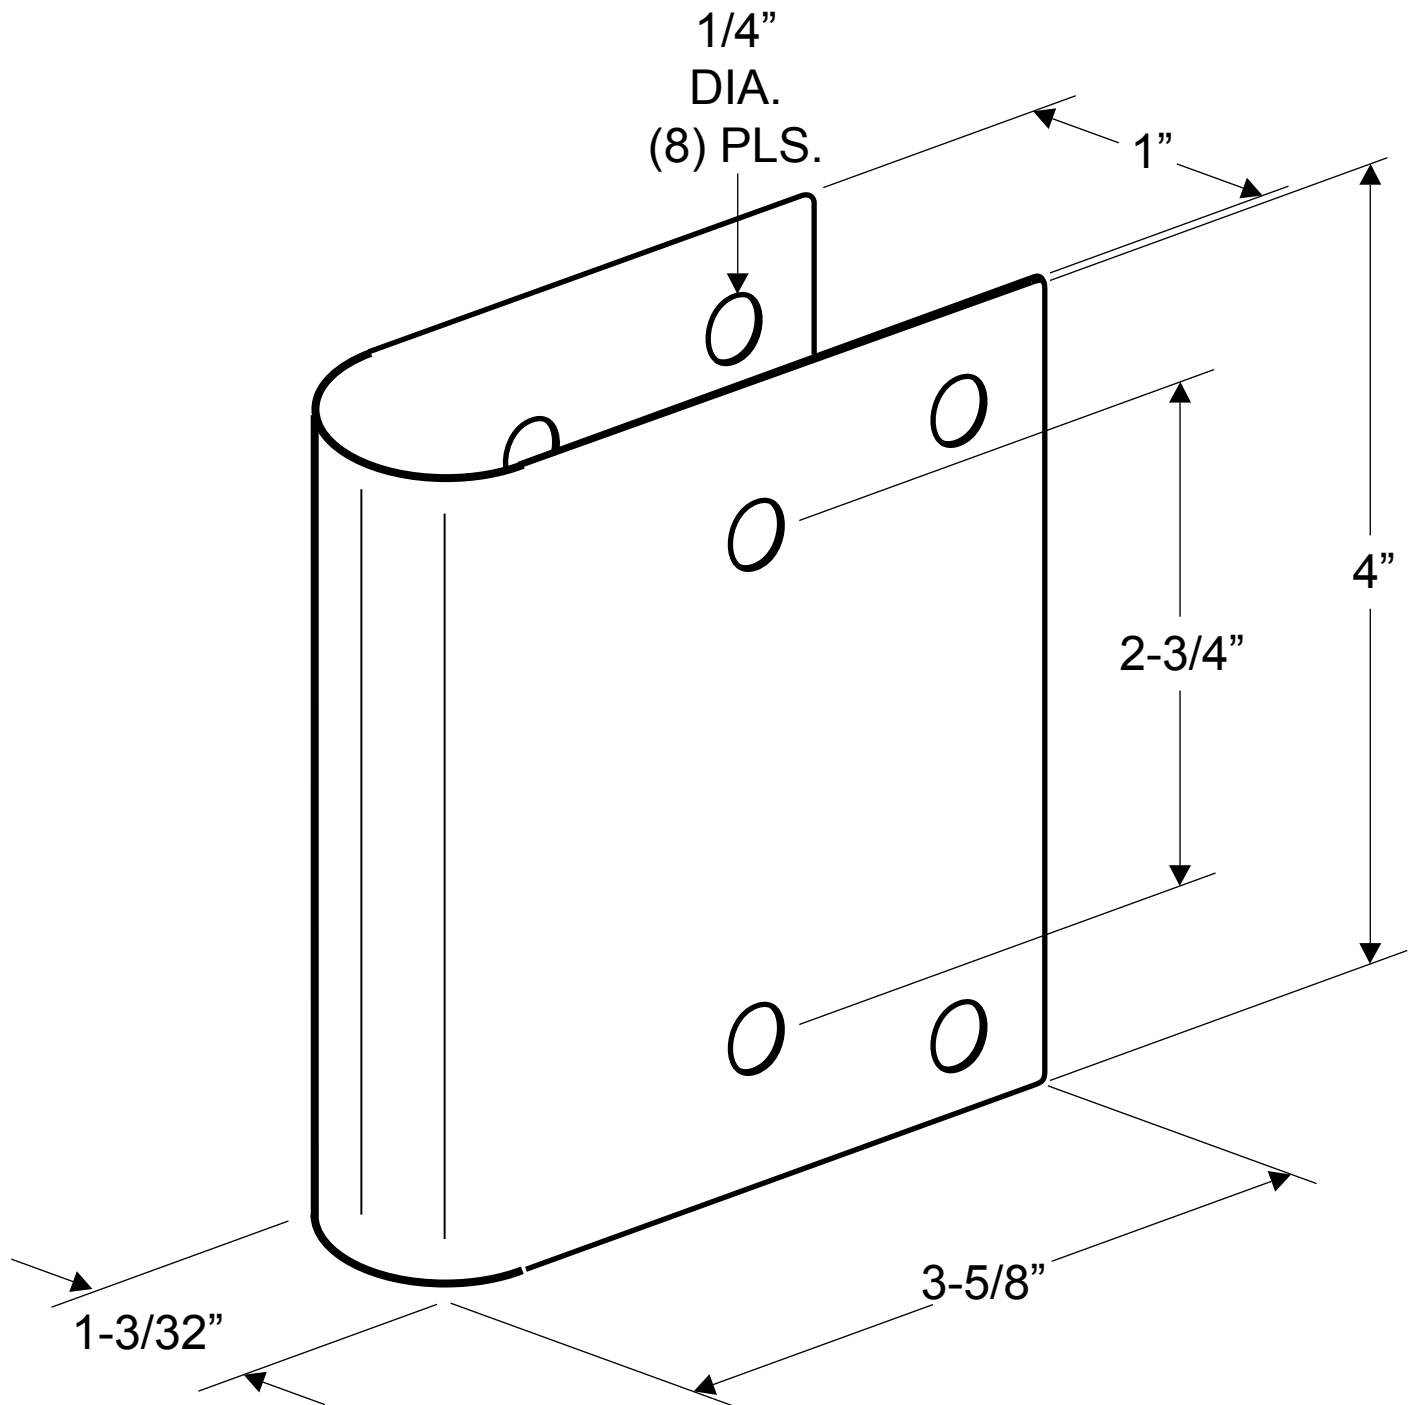

111459
(FIX-IT KIT - ROUND EDGE PLATE)

NOTE: PLATE FOR 111680, 111690 AND 111700 FIX-IT KITS