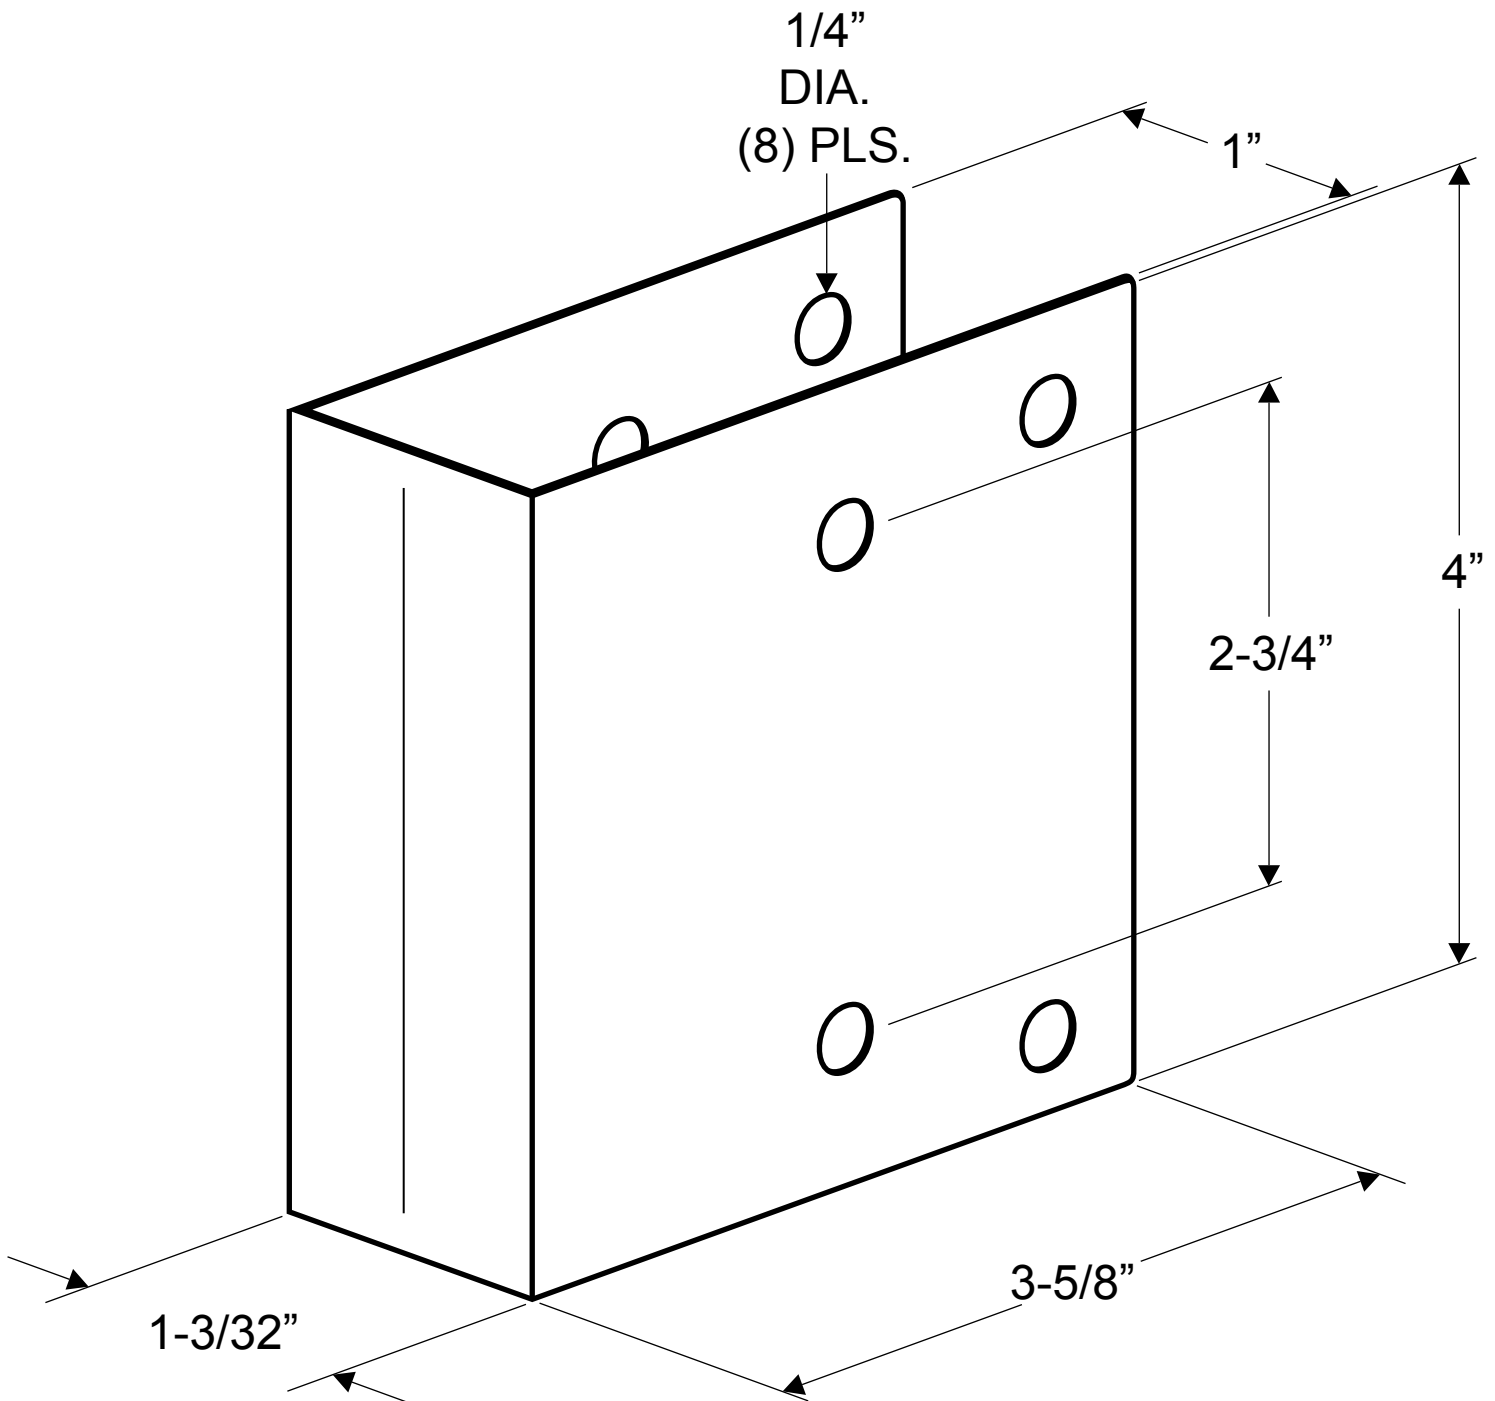

111449
(FIX-IT KIT - SQUARE EDGE PLATE)

**NOTE: PLATE FOR 115490, 115500, AND 115510 FIX-IT KITS
WITH FASTENERS**