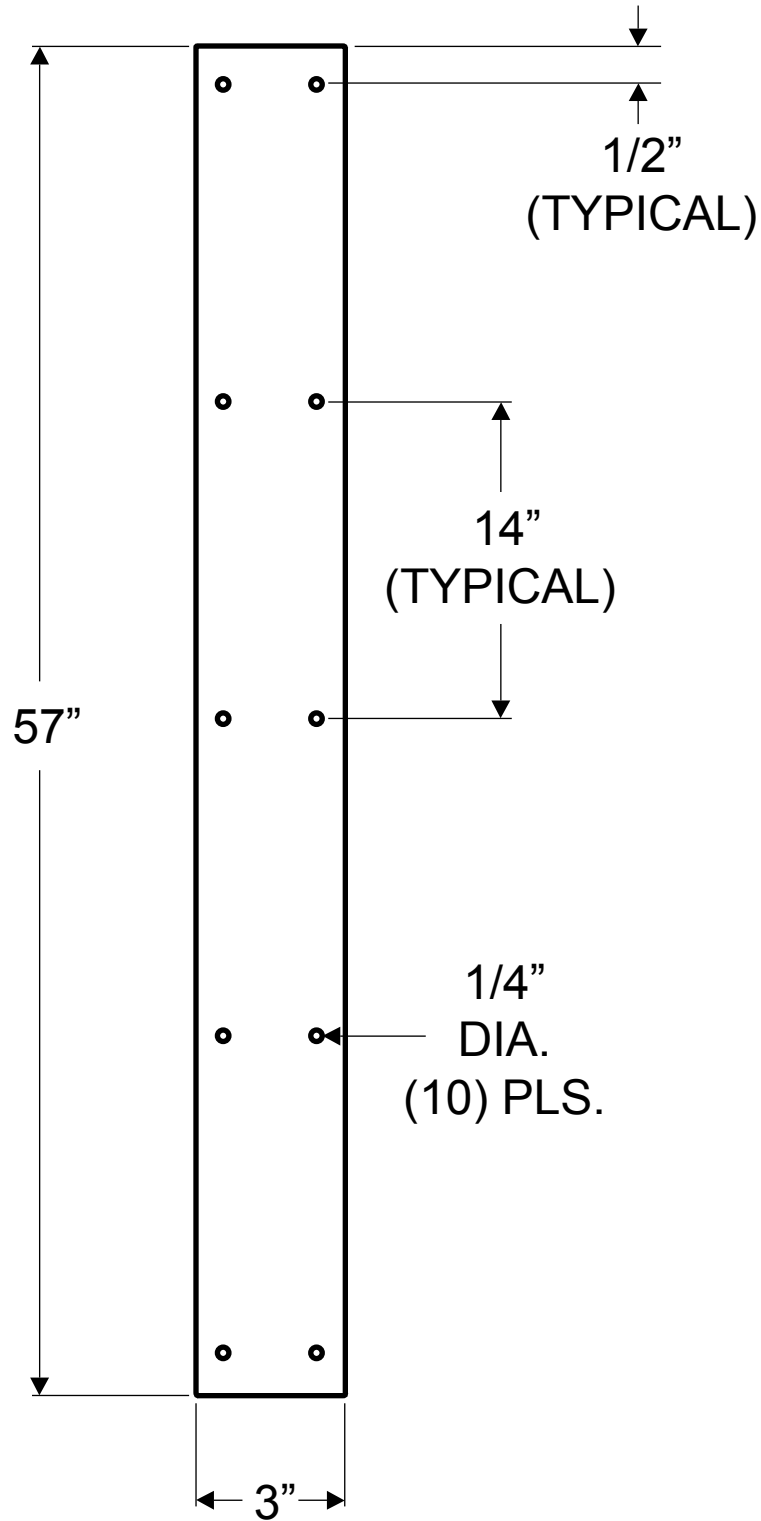

**111139
(ALCOVE CLIP - 57")**

NOTE: 14 GAUGE (.075" THICK STAINLESS)