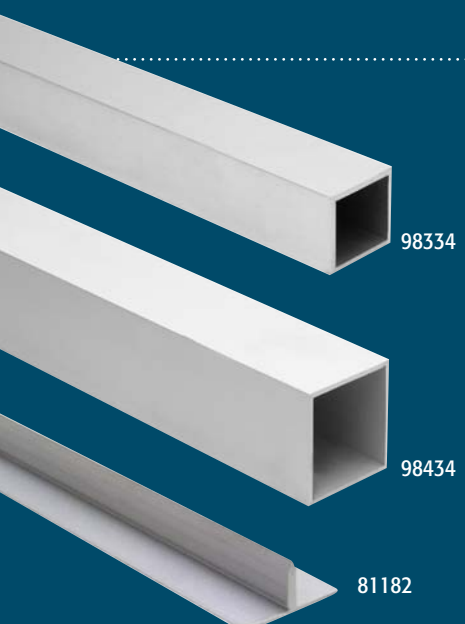

Alcove Clips & End Plugs

8309
8319
111139

ALCOVE CLIPS

POST SIZE	CHROME PLATED ZAMAC	CHROME PLATED BRASS	POLISHED BRASS	CAST STAINLESS STEEL	STAMPED STAINLESS STEEL	DESCRIPTION
1" to 1-1/4"	1550					Right Angle-Curved Molding (Metpar)
1" to 1-1/4"	8330					Right Angle-Curved Molding (Flush Metal)
ALL					8329	Offset-Double High (1/2" (1/4" Per Side)
ALL	8340	8341	8342	8343	8349	Offset-Laminate 1/4" (1/8" Per Side)
ALL					8369	Equal Panel & Post (1-1/2" High x 2-5/8" Long)
ALL					8309	Equal Panel & Post (3" High x 2-3/4" Long)
ALL					8319	Equal Panel & Post (3" High x 54" Long)
ALL					111139	Equal Panel & Post (3" High x 57" Long)

HEADRAIL END PLUGS

POST SIZE	CHROME PLATED ZAMAC	SILVER PAINTED STEEL	GRAY NYLON	DESCRIPTION
ALL	6670	6672	6675	Anti-Grip (For all Jacknob Headrail)
1"	6660		6665	Rectangle
1"			6715	Flat (Marlite)
1-1/4"	6680			Rectangle
1-1/2"			6695	Anti-Grip (Shanahan)
1-1/4"			6725	Anti-Grip (Columbia)
1-1/4"			6735	Anti-grip (Columbia)
1-1/2"			6705	Anti-Grip (Columbia)
3/4"	6710			Rectangle (Ampco)
1"	6700			Rectangle (Ampco)
1-1/4"	6690			Rectangle (Ampco)
3/4"			6835	For Headrail with Tracks
1"			6765	For Headrail with Tracks
1-1/4"			6845	For Headrail with Tracks

SQUARE TUBING

ALUMINUM	DESCRIPTION
98334	1-1/4" x 10' Length (Use with #3030 Post Shoe)
98434	1-3/4" x 10' Length (Use with #3040 Post Shoe)

HEAT SINK ("T" Style)

ALUMINUM	DESCRIPTION
81172	1" x 10' Length
81182	1" x 5' Length

POST CAPS & PLUGS

CHROME PLATED ZAMAC	NYLON	DESCRIPTION
6500		1-3/4" Square Post Cap
	6515	1-3/4" Square Post Plug

CURTAIN HOOKS

BRASS NICKEL PLATED	STAINLESS STEEL	DESCRIPTION
6281		For 1-1/8" Square & Round
	6290	Used with Headrail Containing Curtain Tracks