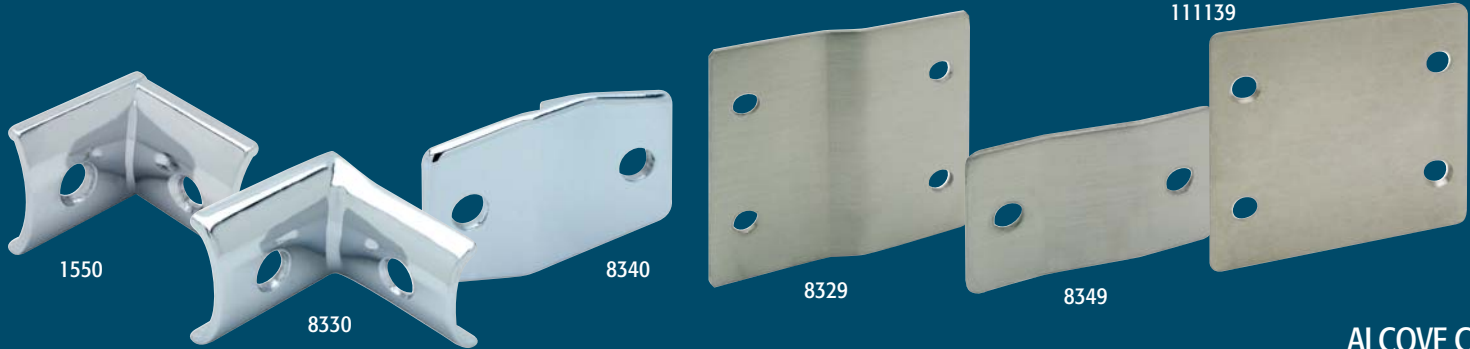

Alcove Clips & End Plugs

8309
8319
111139

ALCOVE CLIPS

POST SIZE	CHROME PLATED ZAMAC	CHROME PLATED BRASS	POLISHED BRASS	CAST STAINLESS STEEL	STAMPED STAINLESS STEEL	DESCRIPTION
1" to 1-1/4"	1550					Right Angle-Curved Molding (Metpar)
1" to 1-1/4"	8330					Right Angle-Curved Molding (Flush Metal)
ALL					8329	Offset-Double High (1/2" (1/4" Per Side)
ALL	8340	8341	8342	8343	8349	Offset-Laminate 1/4" (1/8" Per Side)
ALL					8369	Equal Panel & Post (1-1/2" High x 2-5/8" Long)
ALL					8309	Equal Panel & Post (3" High x 2-3/4" Long)
ALL					8319	Equal Panel & Post (3" High x 54" Long)
ALL					111139	Equal Panel & Post (3" High x 57" Long)

HEADRAIL END PLUGS

POST SIZE	CHROME PLATED ZAMAC	SILVER PAINTED STEEL	GRAY NYLON	DESCRIPTION
ALL	6670	6672	6675	Anti-Grip (For all Jacknob Headrail)
1"	6660		6665	Rectangle
1"			6715	Flat (Marlite)
1-1/4"	6680			Rectangle
1-1/2"			6695	Anti-Grip (Shanahan)
1-1/4"			6725	Anti-Grip (Columbia)
1-1/4"			6735	Anti-grip (Columbia)
1-1/2"			6705	Anti-Grip (Columbia)
3/4"	6710			Rectangle (Ampco)
1"	6700			Rectangle (Ampco)
1-1/4"	6690			Rectangle (Ampco)
3/4"			6835	For Headrail with Tracks
1"			6765	For Headrail with Tracks
1-1/4"			6845	For Headrail with Tracks

SQUARE TUBING

ALUMINUM	DESCRIPTION
98334	1-1/4" x 10' Length (Use with #3030 Post Shoe)
98434	1-3/4" x 10' Length (Use with #3040 Post Shoe)

HEAT SINK ("T" Style)

ALUMINUM	DESCRIPTION
81172	1" x 10' Length
81182	1" x 5' Length

POST CAPS & PLUGS

CHROME PLATED ZAMAC	NYLON	DESCRIPTION
6500		1-3/4" Square Post Cap
	6515	1-3/4" Square Post Plug

CURTAIN HOOKS

BRASS NICKEL PLATED	STAINLESS STEEL	DESCRIPTION
6281		For 1-1/8" Square & Round
	6290	Used with Headrail Containing Curtain Tracks