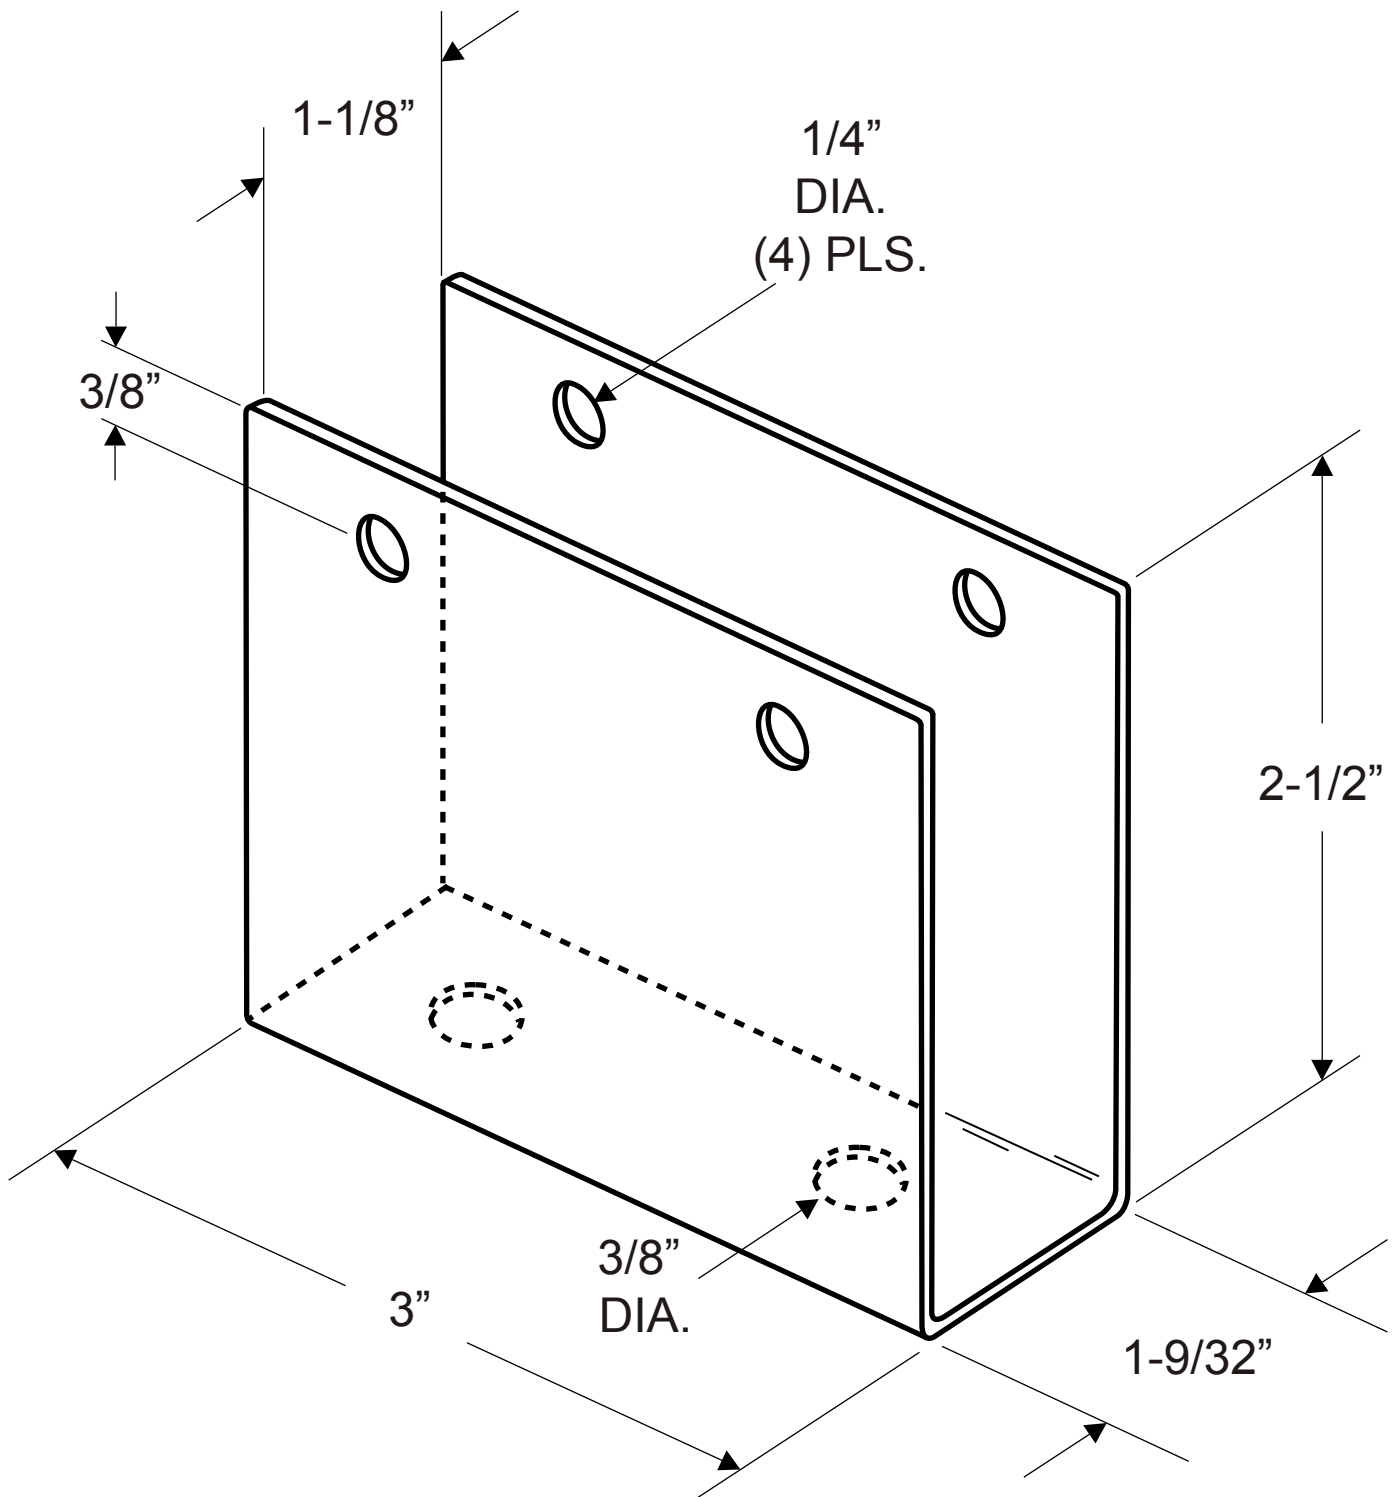

**103719**  
**(U-BRACKET DOUBLE HIGH X-LONG 1-1/8")**

**NOTE: 14 GAUGE (.075" THICK STAINLESS)**  
**TWO HOLES IN BASE**