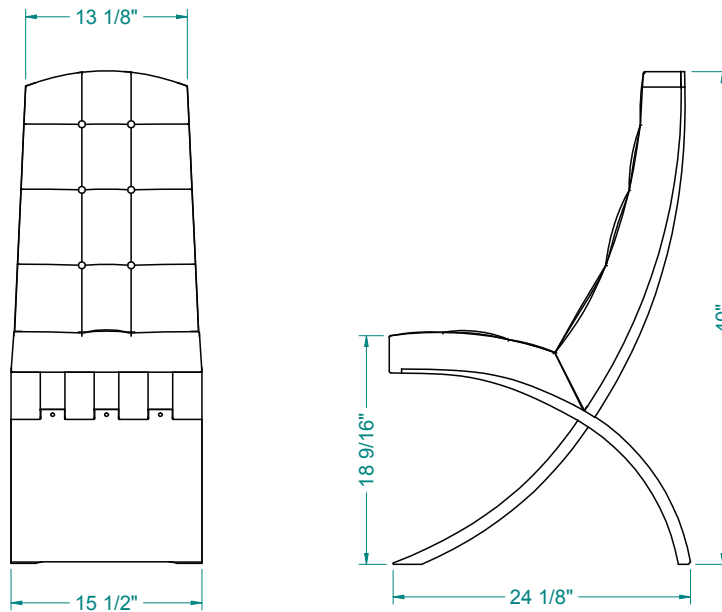

vita dining chair

VDC · 40"H x 16"W x 24"D

vita

 **THOS. MOSER**

72 Wright's Landing | Auburn, ME | p: 800 862 1973 | f: 207 784 6973 | thosmoser.com

vita dining chair

VDC · 40" H x 16" W x 24" D

In keeping with the lean, bold profile of the Vita Collection, David Moser found inspiration in Frank Lloyd Wright's theory of creating "rooms within rooms" with furniture. The height and mass of the chair's back works harmoniously with the lines of the table, delineating a specific area without competing visually with the table. The total effect is strong, balanced and welcoming without too much bulk. The weight of the sitter is cantilevered through Vita's hallmark suspension design. The chair looks exceedingly uncomplicated but is quite difficult to execute well. Implicit knowledge of the human form at rest and the physics of wood is necessary or the chair would topple with the slightest shift forward. Seating is available in a variety of premium fabrics and hand-stitched leather.