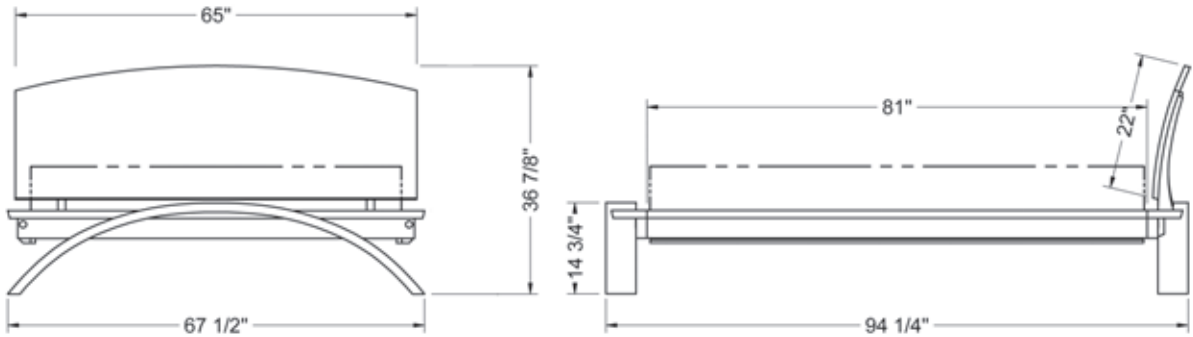

## vita bed

queen · VBQ · 37"H x 68"W x 94"L

king · VBK · 37"H x 84"W x 94"L

## vita bed

queen · VBQ · 37" H x 68" W x 94" L

king · VBK · 37" H x 84" W x 94" L

Taking good design down to the bones, the Vita Bed's simplicity and curved footboard harken back to the Modernist era and the sleeping platforms common in Japan. Despite its delicate appearance, this bed's loftiness defies its substantial mass. The curved, laminated feet—a Vita hallmark—suspend the mattress snugly in a remarkably strong solid cherry base.