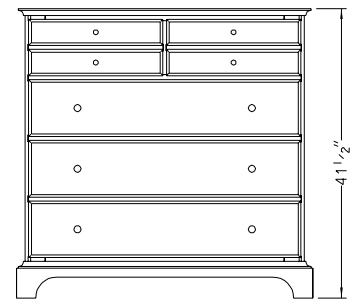

Canterbury Cupboard

Canterbury Four Drawer Chest

Cupboard

C2-0001 · 37"H x 41"W x 20"D

Four Drawer Chest

C1-0001 · 37"H x 41"W x 20"D

Four Drawer Chest on Bracket Base

C3-0001 · 42"H x 43"W x 21"D

Seven Drawer Chest

C1-0002 · 37"H x 42"W x 21"D

Seven Drawer Chest on Bracket Base

C3-0002 · 42"H x 43"W x 21"D

Canterbury Bracket Base

Canterbury Cupboard with Four Drawer Chest without Bracket Base

Canterbury Cupboard with Four Drawer Chest without Bracket Base

Canterbury Cupboard with Four Drawer Chest with Bracket Base

Canterbury Cupboard with Seven Drawer Chest with Bracket Base

Canterbury Seven Drawer Chest