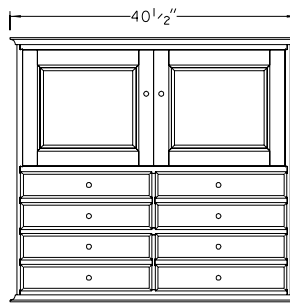

Canterbury Cupboard

Canterbury Four Drawer Chest

Canterbury Seven Drawer Chest
With Bracket

Canterbury Cases

Providing an appropriate place for everything was an important tenet in Shaker philosophy. Rooms were uncluttered and spare, belongings hung up or put away. With this idea in mind, we've crafted a new series of basic, stackable storage pieces. Different-sized drawers house a wide array of goods. Solid cherry construction, dovetailed drawer corners and mortise-and-tenon joints promise more than a lifetime of use. The bottom case can be raised off the floor with a bracket base.

Canterbury Cupboard

Canterbury Four Drawer Chest

Cupboard

C2-0001 · 37"H x 41"W x 20"D

Four Drawer Chest

C1-0001 · 37"H x 41"W x 20"D

Four Drawer Chest on Bracket Base

C3-0001 · 42"H x 43"W x 21"D

Seven Drawer Chest

C1-0002 · 37"H x 42"W x 21"D

Seven Drawer Chest on Bracket Base

C3-0002 · 42"H x 43"W x 21"D

Canterbury Bracket Base

Canterbury Cupboard with Four Drawer Chest without Bracket Base

Canterbury Cupboard with Four Drawer Chest without Bracket Base