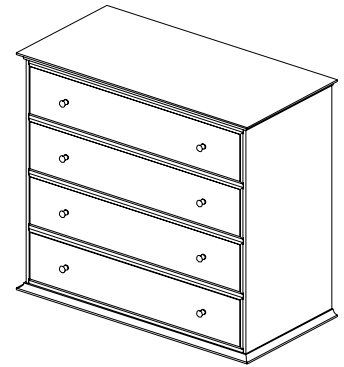

Canterbury Cupboard

Canterbury Four Drawer Chest

Canterbury Seven Drawer Chest
With Bracket

Canterbury Cases

Providing an appropriate place for everything was an important tenet in Shaker philosophy. Rooms were uncluttered and spare, belongings hung up or put away. With this idea in mind, we've crafted a new series of basic, stackable storage pieces. Different-sized drawers house a wide array of goods. Solid cherry construction, dovetailed drawer corners and mortise-and-tenon joints promise more than a lifetime of use. The bottom case can be raised off the floor with a bracket base.

Canterbury Cupboard

Canterbury Four Drawer Chest

Cupboard

C2-0001 · 37"H x 41"W x 20"D

Four Drawer Chest

C1-0001 · 37"H x 41"W x 20"D

Four Drawer Chest on Bracket Base

C3-0001 · 42"H x 43"W x 21"D

Seven Drawer Chest

C1-0002 · 37"H x 42"W x 21"D

Seven Drawer Chest on Bracket Base

C3-0002 · 42"H x 43"W x 21"D

Canterbury Bracket Base

Canterbury Cupboard with Four Drawer Chest without Bracket Base

Canterbury Cupboard with Four Drawer Chest without Bracket Base