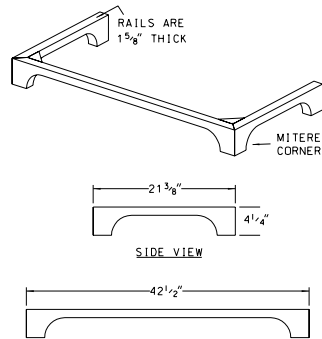

Canterbury Cupboard

Canterbury Four Drawer Chest

Cupboard

C2-0001 · 37"H x 41"W x 20"D

Four Drawer Chest

C1-0001 · 37"H x 41"W x 20"D

Four Drawer Chest on Bracket Base

C3-0001 · 42"H x 43"W x 21"D

Seven Drawer Chest

C1-0002 · 37"H x 42"W x 21"D

Seven Drawer Chest on Bracket Base

C3-0002 · 42"H x 43"W x 21"D

Canterbury Bracket Base

Canterbury Cupboard with Four Drawer Chest without Bracket Base

Canterbury Cupboard with Four Drawer Chest without Bracket Base