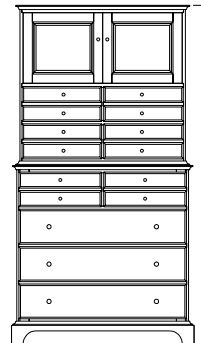

Canterbury Cupboard

Canterbury Four Drawer Chest

Canterbury Seven Drawer Chest
With Bracket

Canterbury Cases

Providing an appropriate place for everything was an important tenet in Shaker philosophy. Rooms were uncluttered and spare, belongings hung up or put away. With this idea in mind, we've crafted a new series of basic, stackable storage pieces. Different-sized drawers house a wide array of goods. Solid cherry construction, dovetailed drawer corners and mortise-and-tenon joints promise more than a lifetime of use. The bottom case can be raised off the floor with a bracket base.

Canterbury Cupboard

Canterbury Four Drawer Chest

Cupboard

C2-0001 · 37"H x 41"W x 20"D

Four Drawer Chest

C1-0001 · 37"H x 41"W x 20"D

Four Drawer Chest on Bracket Base

C3-0001 · 42"H x 43"W x 21"D

Seven Drawer Chest

C1-0002 · 37"H x 42"W x 21"D

Seven Drawer Chest on Bracket Base

C3-0002 · 42"H x 43"W x 21"D

Canterbury Bracket Base

Canterbury Cupboard with Four Drawer Chest without Bracket Base

Canterbury Cupboard with Four Drawer Chest without Bracket Base

Canterbury Cupboard with Four Drawer Chest with Bracket Base

Canterbury Cupboard with Seven Drawer Chest with Bracket Base

Canterbury Seven Drawer Chest