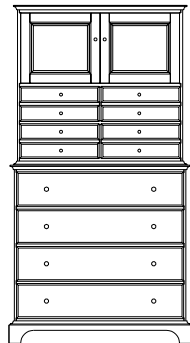

Canterbury Cupboard

Canterbury Four Drawer Chest

Canterbury Seven Drawer Chest
With Bracket

Canterbury Cases

Providing an appropriate place for everything was an important tenet in Shaker philosophy. Rooms were uncluttered and spare, belongings hung up or put away. With this idea in mind, we've crafted a new series of basic, stackable storage pieces. Different-sized drawers house a wide array of goods. Solid cherry construction, dovetailed drawer corners and mortise-and-tenon joints promise more than a lifetime of use. The bottom case can be raised off the floor with a bracket base.

Canterbury Cupboard

Canterbury Four Drawer Chest

Cupboard

C2-0001 · 37"H x 41"W x 20"D

Four Drawer Chest

C1-0001 · 37"H x 41"W x 20"D

Four Drawer Chest on Bracket Base

C3-0001 · 42"H x 43"W x 21"D

Seven Drawer Chest

C1-0002 · 37"H x 42"W x 21"D

Seven Drawer Chest on Bracket Base

C3-0002 · 42"H x 43"W x 21"D

Canterbury Bracket Base

Canterbury Cupboard with Four Drawer Chest without Bracket Base

Canterbury Cupboard with Four Drawer Chest without Bracket Base

Canterbury Cupboard with Four Drawer Chest with Bracket Base

Canterbury Cupboard with Seven Drawer Chest with Bracket Base

Canterbury Seven Drawer Chest