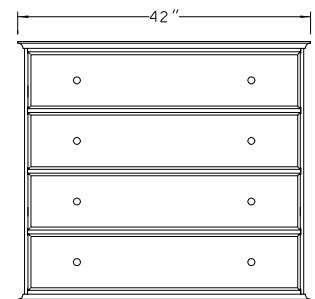

Canterbury Cupboard

Canterbury Four Drawer Chest

Canterbury Seven Drawer Chest
With Bracket

Canterbury Cases

Providing an appropriate place for everything was an important tenet in Shaker philosophy. Rooms were uncluttered and spare, belongings hung up or put away. With this idea in mind, we've crafted a new series of basic, stackable storage pieces. Different-sized drawers house a wide array of goods. Solid cherry construction, dovetailed drawer corners and mortise-and-tenon joints promise more than a lifetime of use. The bottom case can be raised off the floor with a bracket base.

Canterbury Cupboard

Canterbury Four Drawer Chest

Cupboard

C2-0001 · 37"H x 41"W x 20"D

Four Drawer Chest

C1-0001 · 37"H x 41"W x 20"D

Four Drawer Chest on Bracket Base

C3-0001 · 42"H x 43"W x 21"D

Seven Drawer Chest

C1-0002 · 37"H x 42"W x 21"D

Seven Drawer Chest on Bracket Base

C3-0002 · 42"H x 43"W x 21"D

Canterbury Bracket Base

Canterbury Cupboard with Four Drawer Chest without Bracket Base

Canterbury Cupboard with Four Drawer Chest without Bracket Base