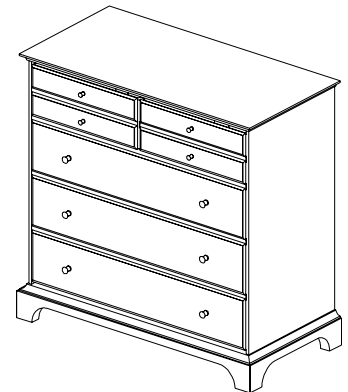

Canterbury Cupboard

Canterbury Four Drawer Chest

Canterbury Seven Drawer Chest
With Bracket

Canterbury Cases

Providing an appropriate place for everything was an important tenet in Shaker philosophy. Rooms were uncluttered and spare, belongings hung up or put away. With this idea in mind, we've crafted a new series of basic, stackable storage pieces. Different-sized drawers house a wide array of goods. Solid cherry construction, dovetailed drawer corners and mortise-and-tenon joints promise more than a lifetime of use. The bottom case can be raised off the floor with a bracket base.

Canterbury Cupboard

Canterbury Four Drawer Chest

Cupboard

C2-0001 · 37"H x 41"W x 20"D

Four Drawer Chest

C1-0001 · 37"H x 41"W x 20"D

Four Drawer Chest on Bracket Base

C3-0001 · 42"H x 43"W x 21"D

Seven Drawer Chest

C1-0002 · 37"H x 42"W x 21"D

Seven Drawer Chest on Bracket Base

C3-0002 · 42"H x 43"W x 21"D

Canterbury Bracket Base

Canterbury Cupboard with Four Drawer Chest without Bracket Base

Canterbury Cupboard with Four Drawer Chest without Bracket Base

Canterbury Cupboard with Four Drawer Chest with Bracket Base

Canterbury Cupboard with Seven Drawer Chest with Bracket Base

Canterbury Seven Drawer Chest