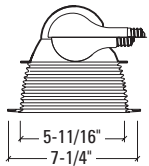

HOUSING

Dimensions	Length	Width	Height	Cutout
Standard Housing	12"	11-1/2"	6"	6-3/8"
Chicago Plenum	12"	11-1/2"	6"	

Add 1/4" height to H7603TMRI housings

**6" Shallow Horizontal
A19/21**

Shallow plenum open downlight. Low profile allows use where vertical clearance is limited. Medium distribution for general lighting from single horizontally mounted incandescent lamp. Socket adjusts and locks in position for two lamp sizes.

TRIM

TRIM
1641=Self Flanged
1640=Molded Trim Ring, White

FINISH
LI=Low Iridescent Clear
H=Haze
WMH=Warm Haze
G=Gold
WH=Wheat
B=Black
W=Gloss White
GP=Graphite
GPH=Graphite Haze
K=Cognac
KH=Cognac Haze

OPTIONS
WF=White Painted Flange (Self Flanged only)

DERATED WATTAGE LABEL
DR*=DeRated, Specify Wattage

Open Downlight

A19 100W Max
A21 150W Max
Medium Beam

H7601T

TRIM
1640=Molded Trim Ring, White

FINISH
BA=Low Iridescent Clear Specular Upper Reflector with Black Baffle

DERATED WATTAGE LABEL
DR*=DeRated, Specify Wattage

Open Downlight

A19 100W Max
A21 150W Max
Medium Beam

H7701T

TRIM
1661=Single Wall Wash, Self Flanged
1660=Single Wall Wash, Molded Trim Ring, White
1671=Double Wall Wash, Self Flanged
1670=Double Wall Wash, Molded Trim Ring, White