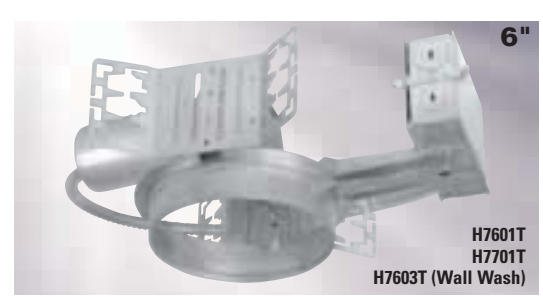

HOUSING

Dimensions	Length	Width	Height	Cutout
Standard Housing	12"	11-1/2"	6"	6-3/8"
Chicago Plenum	12"	11-1/2"	6"	

Add 1/4" height to H7603TMRI housings

**6" Shallow Horizontal
A19/21**

Shallow plenum open downlight. Low profile allows use where vertical clearance is limited. Medium distribution for general lighting from single horizontally mounted incandescent lamp. Socket adjusts and locks in position for two lamp sizes.

HOUSING

H7601T=Incandescent, Shallow Plenum
H7601TCP=Incandescent, Shallow Chicago Plenum

H7701T=Incandescent, Shallow Plenum
H7701TCP=Incandescent, Shallow Chicago Plenum
(use H7701T & H7701TCP Housings with 1640BA Baffle Trim only)

H7603T=Incandescent, Shallow Plenum
H7603TCP=Incandescent, Shallow Chicago Plenum (use H7603T & H7603TCP Housings with 1660/1661 and 1670/1671 Open Wall Wash Trims only)

ACCESSORIES

H277=Step Down Transformer, 300VA Max
HB26=C Channel Bar Hanger, 26" Long, Pair
HB50=C Channel Bar Hanger, 50" Long, Pair
RMB22=Wood Joist Bar Hanger, 22" Long, Pair
HSA6=Slope Adapter for 6" Aperture Housings, Specify Slope
TRM6= Metal Trim Ring, Specify Finish*
TRR6=Rimless Trim Ring, White*
FK5=Field Installed Fuse Kit, 5 Amp
*Not compatible with Self Flange