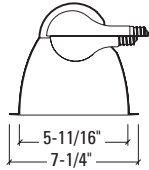

TRIM
1641=Self Flanged
1640=Molded Trim Ring, White

FINISH
LI=Low Iridescent Clear
H=Haze
WMH=Warm Haze
G=Gold
WH=Wheat
B=Black
W=Gloss White
GP=Graphite
GPH=Graphite Haze
K=Cognac
KH=Cognac Haze

OPTIONS
WF=White Painted Flange (Self Flanged only)

DERATED WATTAGE LABEL
DR*=DeRated, Specify Wattage