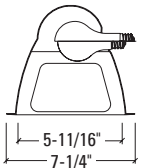

HOUSING

Dimensions	Length	Width	Height	Cutout
Standard Housing	12"	11-1/2"	6"	6-3/8"
Chicago Plenum	12"	11-1/2"	6"	

Add 1/4" height to H7603TMRI housings

**6" Shallow Horizontal
A19/21**

Shallow plenum open downlight. Low profile allows use where vertical clearance is limited. Medium distribution for general lighting from single horizontally mounted incandescent lamp. Socket adjusts and locks in position for two lamp sizes.

DERATED WATTAGE LABEL
DR*=DeRated, Specify Wattage

Open Downlight

A19 100W Max
A21 150W Max
Medium Beam

H7601T

TRIM
1640=Molded Trim Ring, White

FINISH
BA=Low Iridescent Clear Specular Upper Reflector with Black Baffle

DERATED WATTAGE LABEL
DR*=DeRated, Specify Wattage

Open Downlight

A19 100W Max
A21 150W Max
Medium Beam

H7701T

TRIM
1661=Single Wall Wash, Self Flanged
1660=Single Wall Wash, Molded Trim Ring, White
1671=Double Wall Wash, Self Flanged
1670=Double Wall Wash, Molded Trim Ring, White