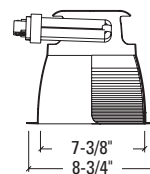

OPTIONS

WF=White Painted Flange (Self Flanged only)