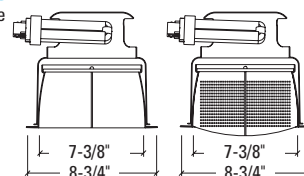

LI=Low Iridescent Clear
W=Gloss White

LOUVER
5=Blade (LI or W Matching Blade Finish)
6=Perforated Blade (Lt Grey Blades, W Finish only)

OPTIONS

WF=White Painted Flange (Self Flanged only)

Lens Downlight

TRIM