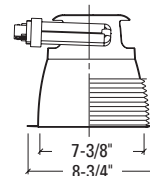

OPTIONS

WF=White Painted Flange (Self Flanged only)