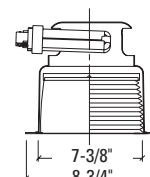

OPTIONS

WF=White Painted Flange (Self Flanged only)

Ordering Example

Housing, Trim, Accessories and Lamps ordered as separate line items.

Housing	Trim	Accessories
C7142E	7150LI	HB26