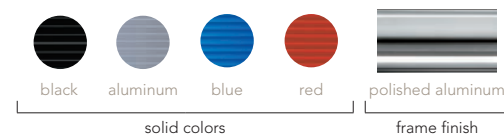

LOEWENSTEIN

B O N I T A

B O N I T A

| | | | | | |
|------|-------------|-------|-------|-------|-----------|
| 7160 | Side Chair | W22.5 | D20.5 | H31.5 | SH18 |
| 7161 | Arm Chair | W22.5 | D20.5 | H31.5 | SH18 AH26 |
| 7163 | Armless Bar | W18.5 | D21.5 | H43.5 | SH30 |
| 7165 | Arm Bar | W22.5 | D21.5 | H43.5 | SH30 AH38 |
| 7166 | Bench | W49 | D20.5 | H31.5 | SH18 AH26 |

SEAT / BACK COLORS

Polished cast aluminum frame, standard colors are natural aluminum and black, red and blue available with extended lead times.

LOEWENSTEIN

800.327.2548 | fax 812.683.7256
www.loewensteininc.com

7160

7161

7166

- Indoor / Outdoor
- Polished Cast Aluminum frame is standard
- ANSI / BIFMA tested
- Striking contemporary design collection

7160

7161

7163

7165