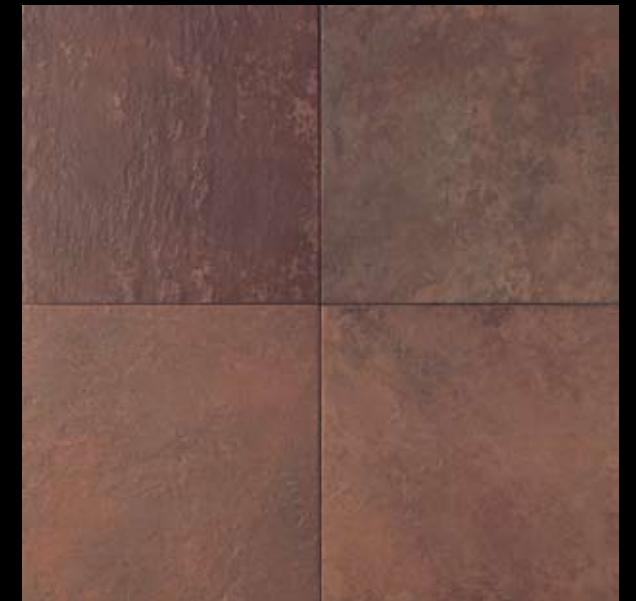

Indian Red

Tumbled Stone
Copper/Indian Multicolor TS78
Mosaic Accent Strip

Brazilian Green

Tumbled Stone
Autumn Mist/California Gold TS91
Accent Strip

Tuscan Blue

Tumbled Stone
Indian Multicolor TS76
Diamond Accent Strip

English Grey

Metal Ages
Polished Pewter MA11
Corbel Accent

Asian Black

Massalia
Pewter MS90
Frieze Accent Strip

field tile

Egyptian Beige CS50

Persian Gold CS54

Moroccan Brown CS55

field tile

Indian Red CS51

Brazilian Green CS52

Tuscan Blue CS56

English Grey CS57

Asian Black CS53

decorative accents

Decorative Border CS70