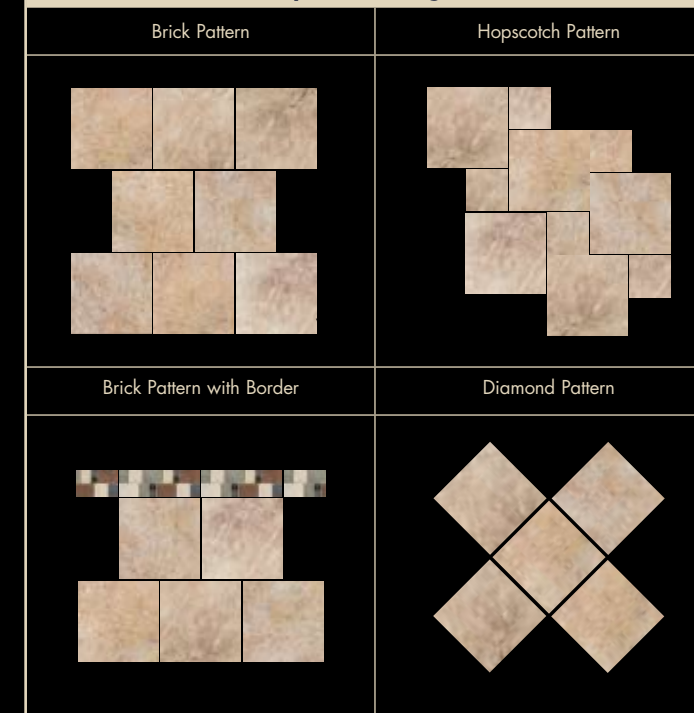

tile pattern guide:

Note: Special care should be taken when grouting with dark pigmented colors. A grout release is recommended to prevent finely powdered pigments from lodging in the pores of the surface. Use of a latex modified thin-set is recommended for installation.

Since there are variations in all fired ceramic products, the tile and trim supplied for your particular installation may not match these samples. Final color selection should be made from actual tiles and trim and not from tile and trim samples or color reproductions. Manufactured in accordance with ANSI A137.1 standards.

7834 C. F. Hawn Freeway
Dallas, TX 75217
214.398.1411 800.933.TILE

For more information about DalTile products and services, visit our website at daltileproducts.com

©2009 Dal-Tile Corporation (3/09) SSDTCONTS09

Photo features Continental Slate in Brazilian Green in a modified hopscotch pattern on floor. Wall features 6" x 6" Brazilian Green with decorative border and Natural Stone Sand chair rail.

continental slate™