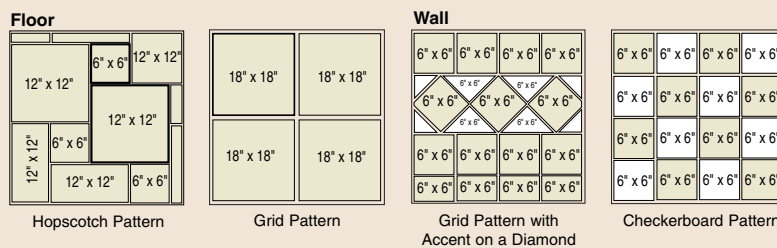

Creative

D E S I G N / I D E A S

*Darker lines indicate pattern repeat

daltile®