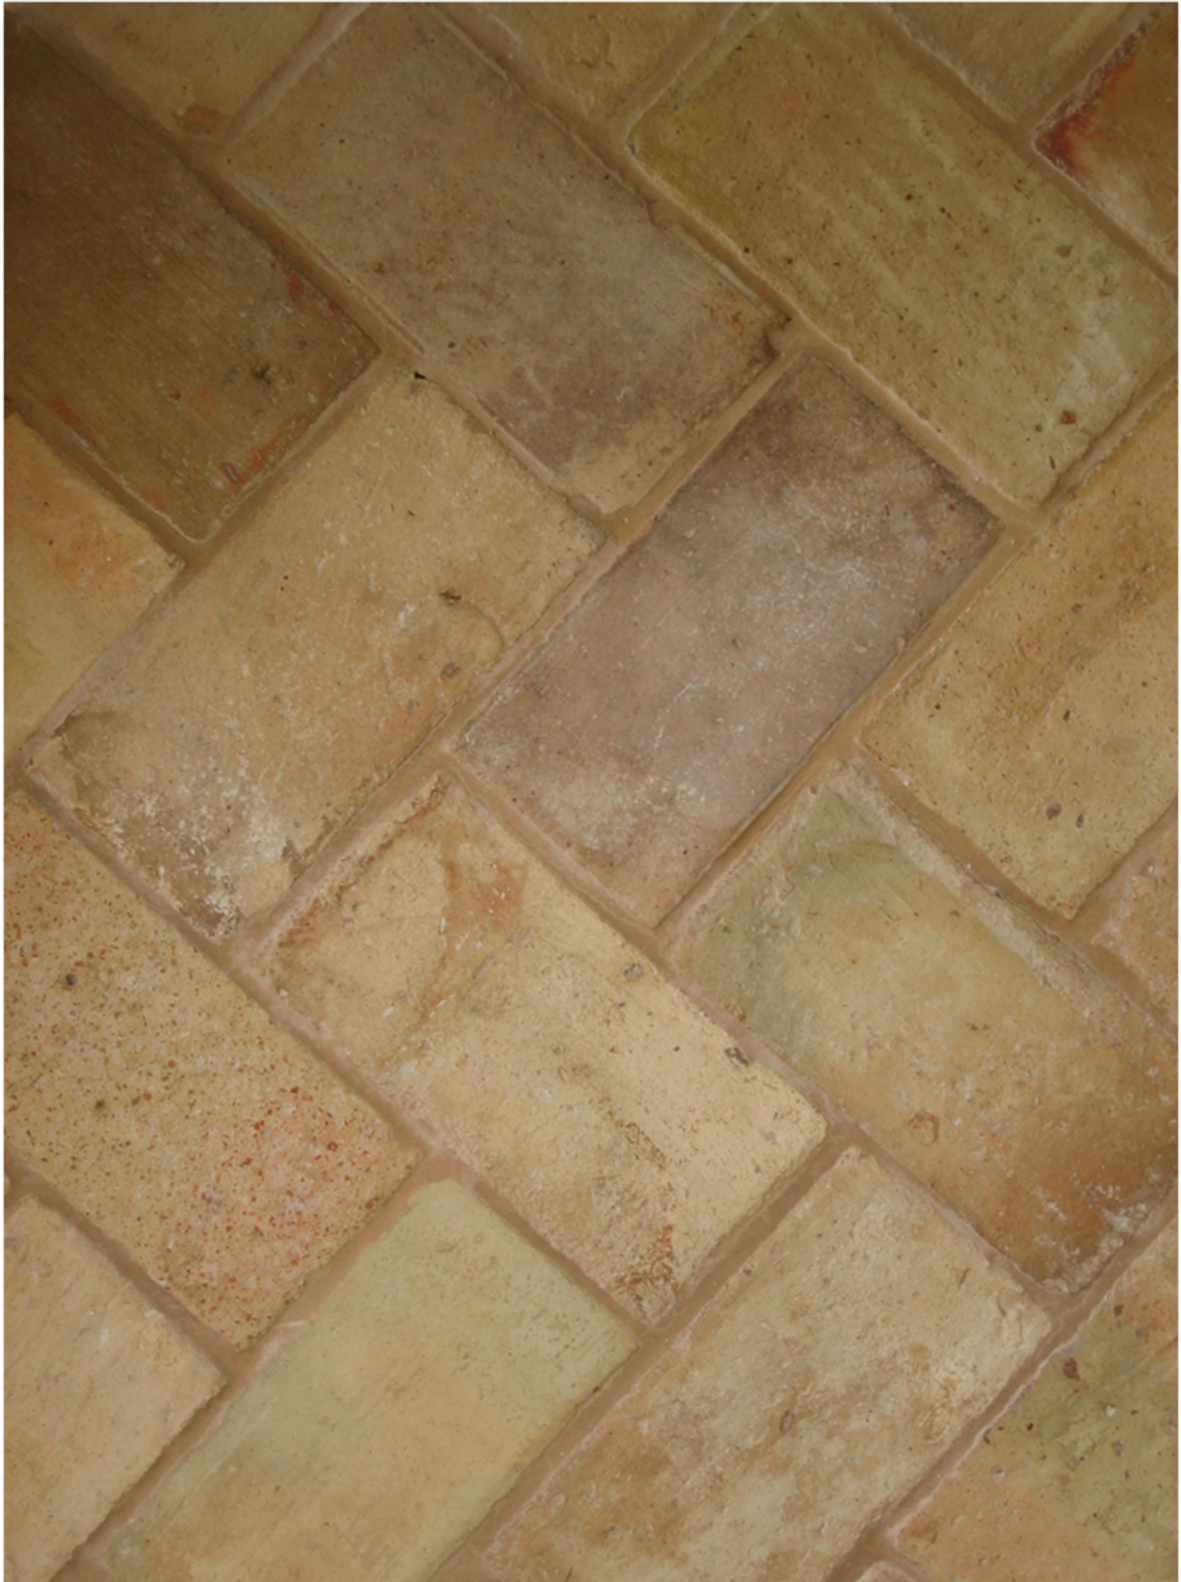

EXQUISITE SURFACES

Antique Terra Cotta Spanish Parefeuille - Ochre Variation