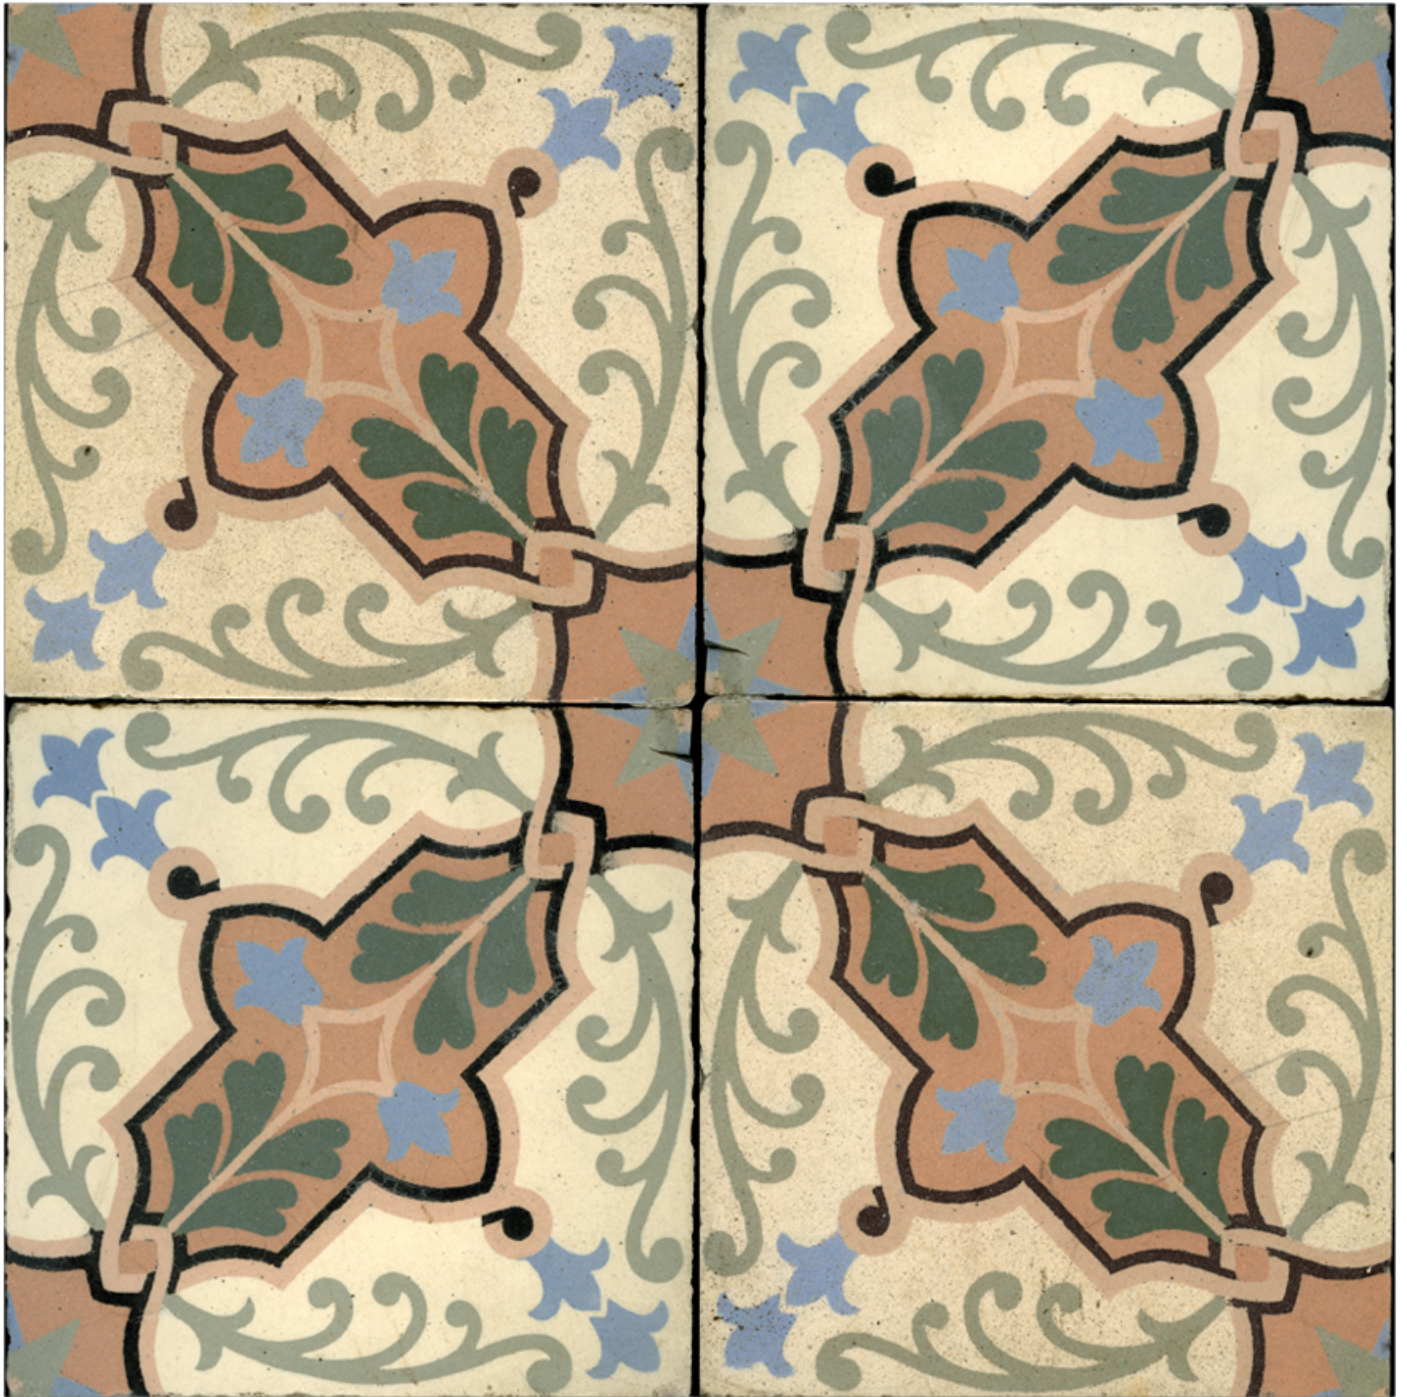

Exquisite Surfaces

Antique Belgian Cement Tile

#415 Pattern 2

Dimensions 5 1/2" x 5 1/2"