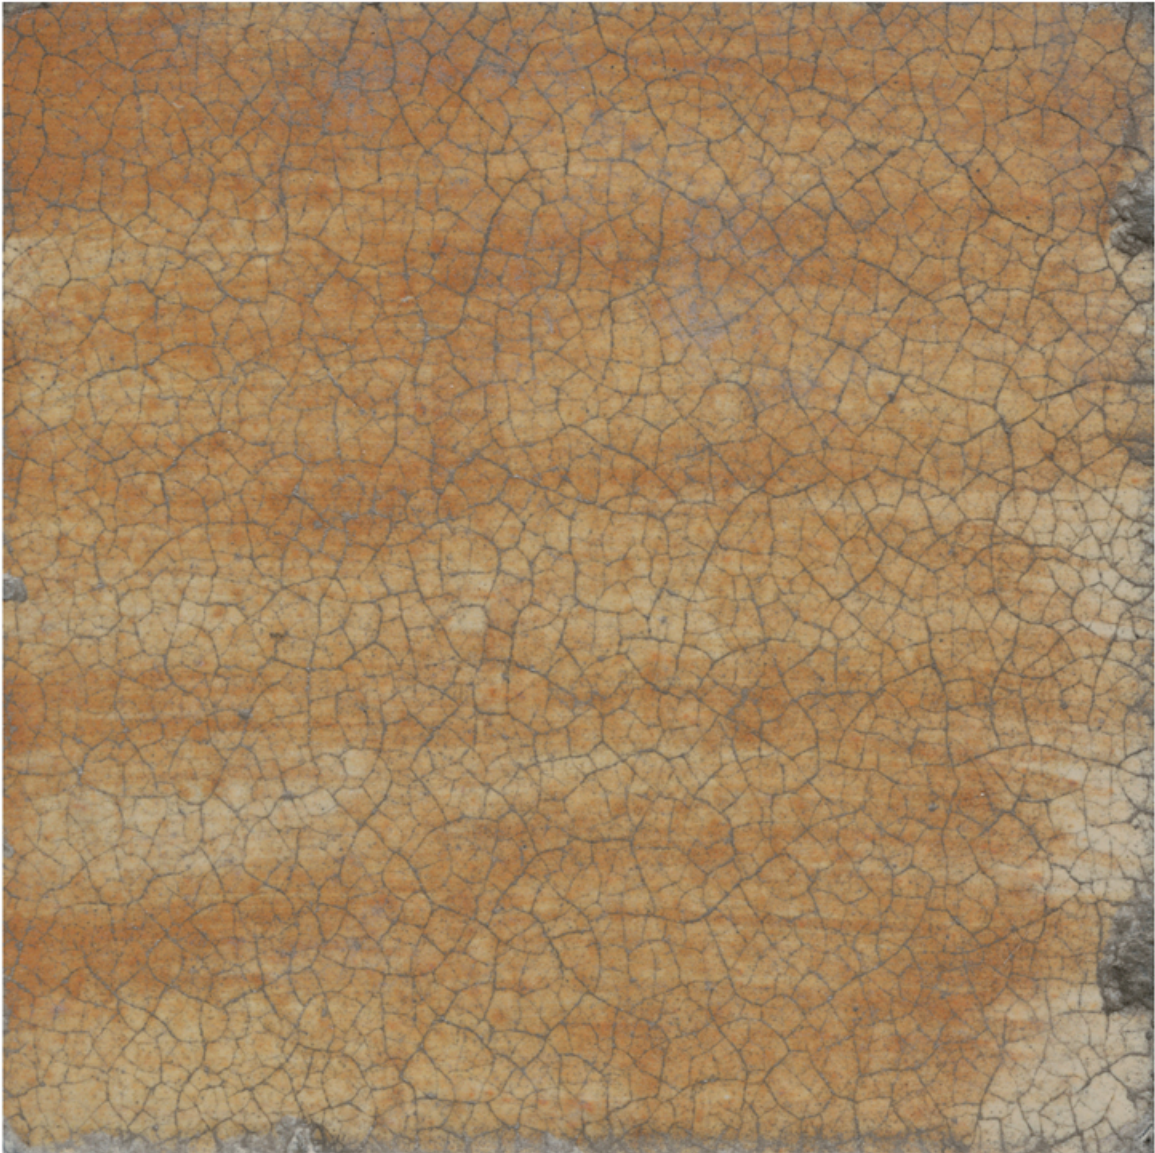

EXQUISITE SURFACES

Studio Le Nid

Lava Uni Crackle Finish Tile -- 05